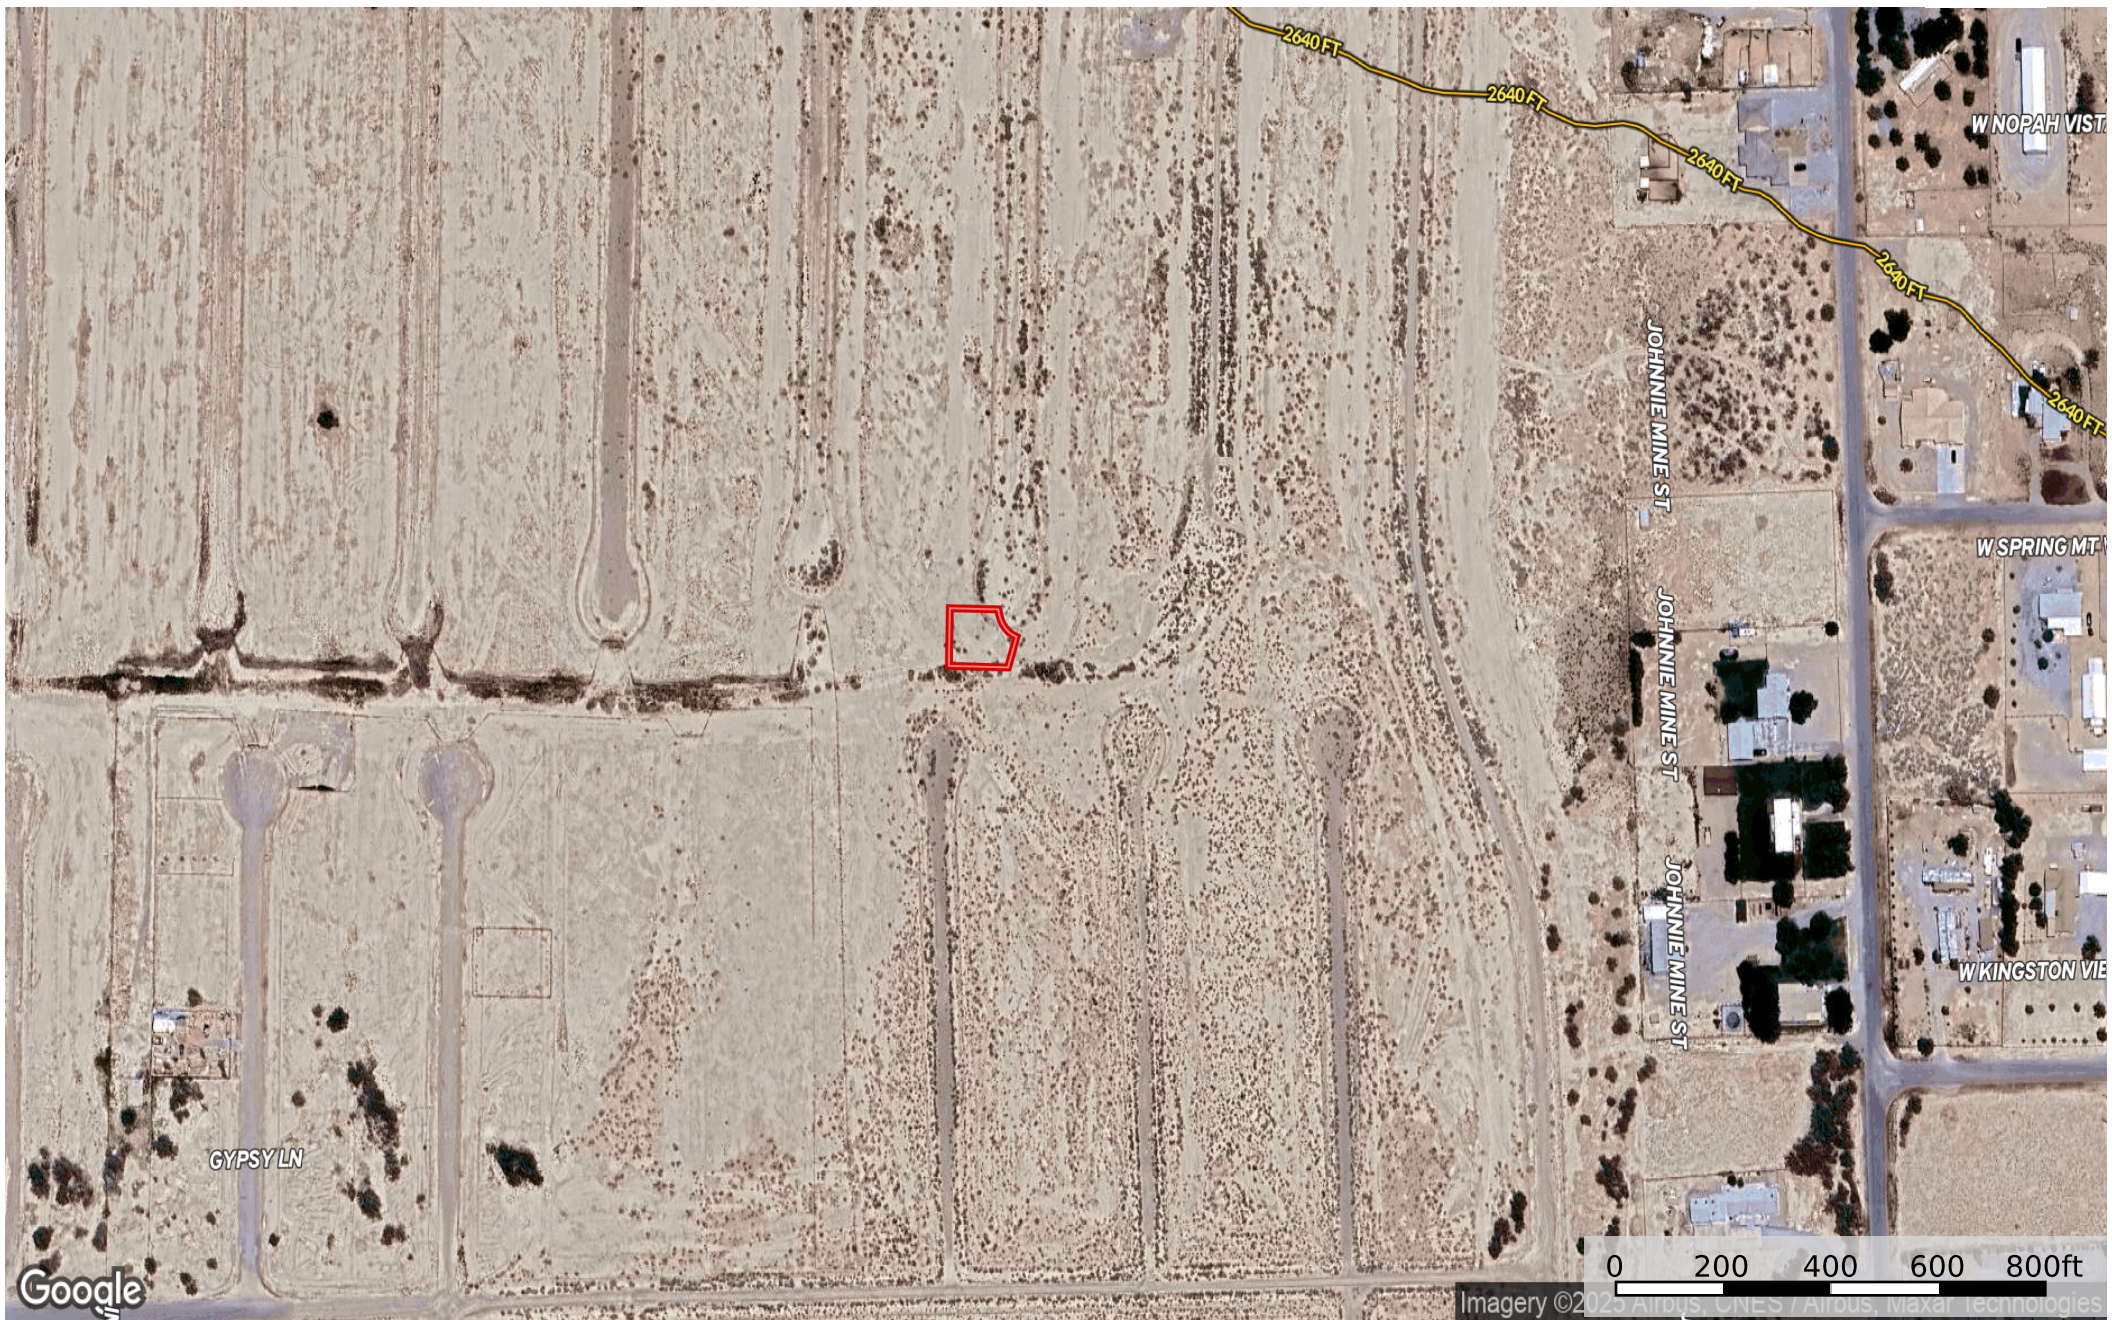

0.23 Acre Pahrump, Nye County, NV 030-521-23
Nye County, Nevada, 0.23 AC +/-

 Boundary

Imagery ©2023 Airbus, CNES / Airbus, Maxar Technologies

 The information contained herein was obtained from sources deemed to be reliable. Land id™ Services makes no warranties or guarantees as to the completeness or accuracy thereof.