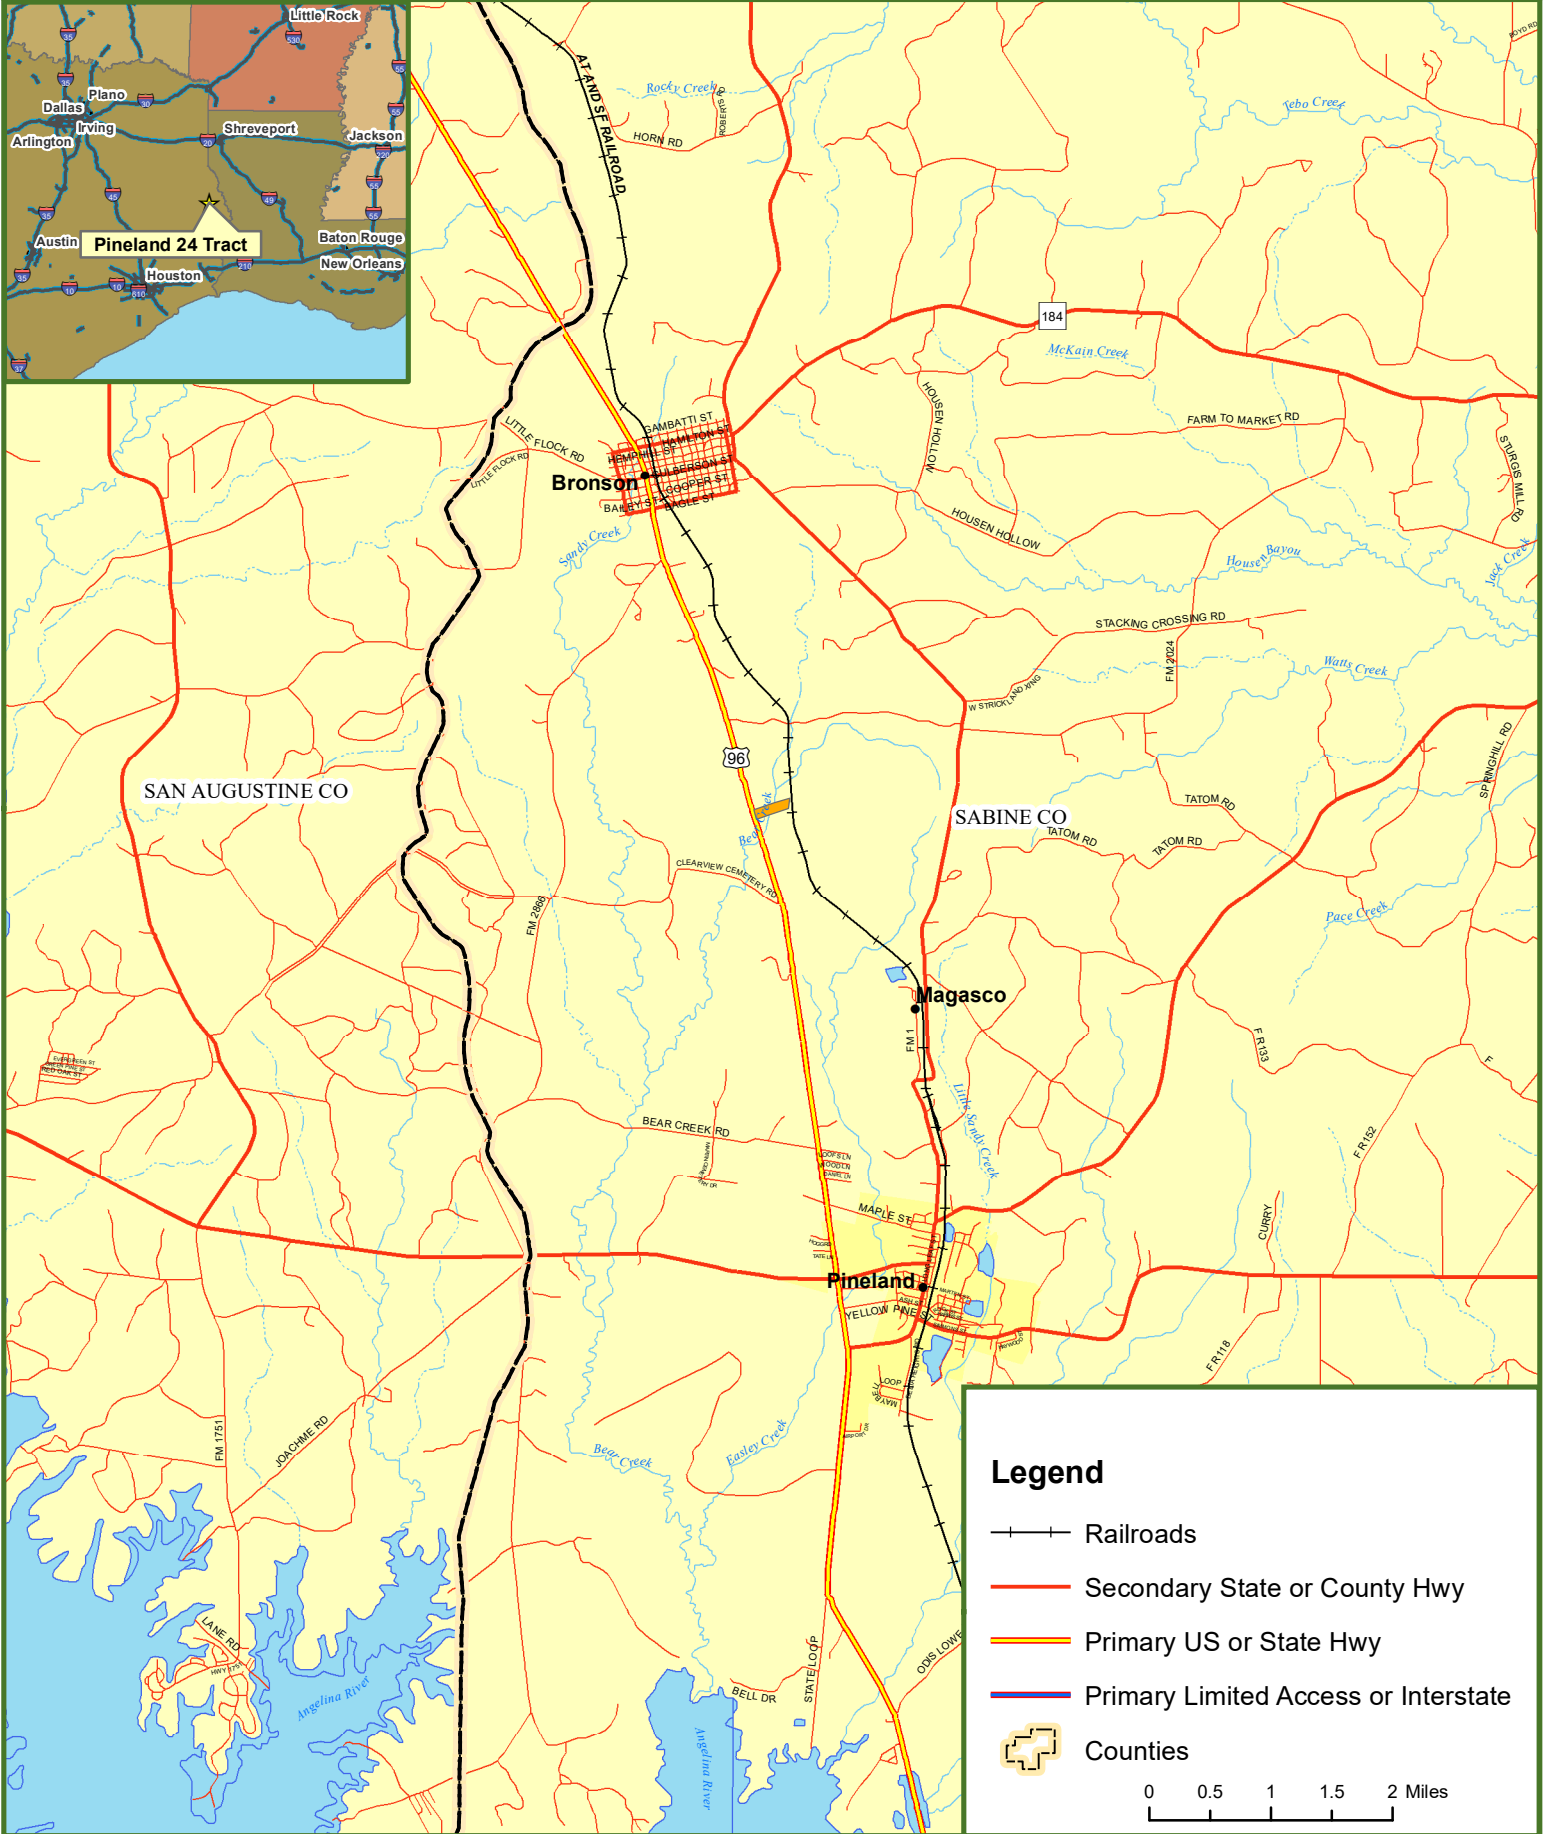

Locus Map Pineland 24 Tract Sabine County, TX 15.00 ± Acres

Legend

- Railroads
- Secondary State or County Hwy
- Primary US or State Hwy
- Primary Limited Access or Interstate
- Counties

0 0.5 1 1.5 2 Miles