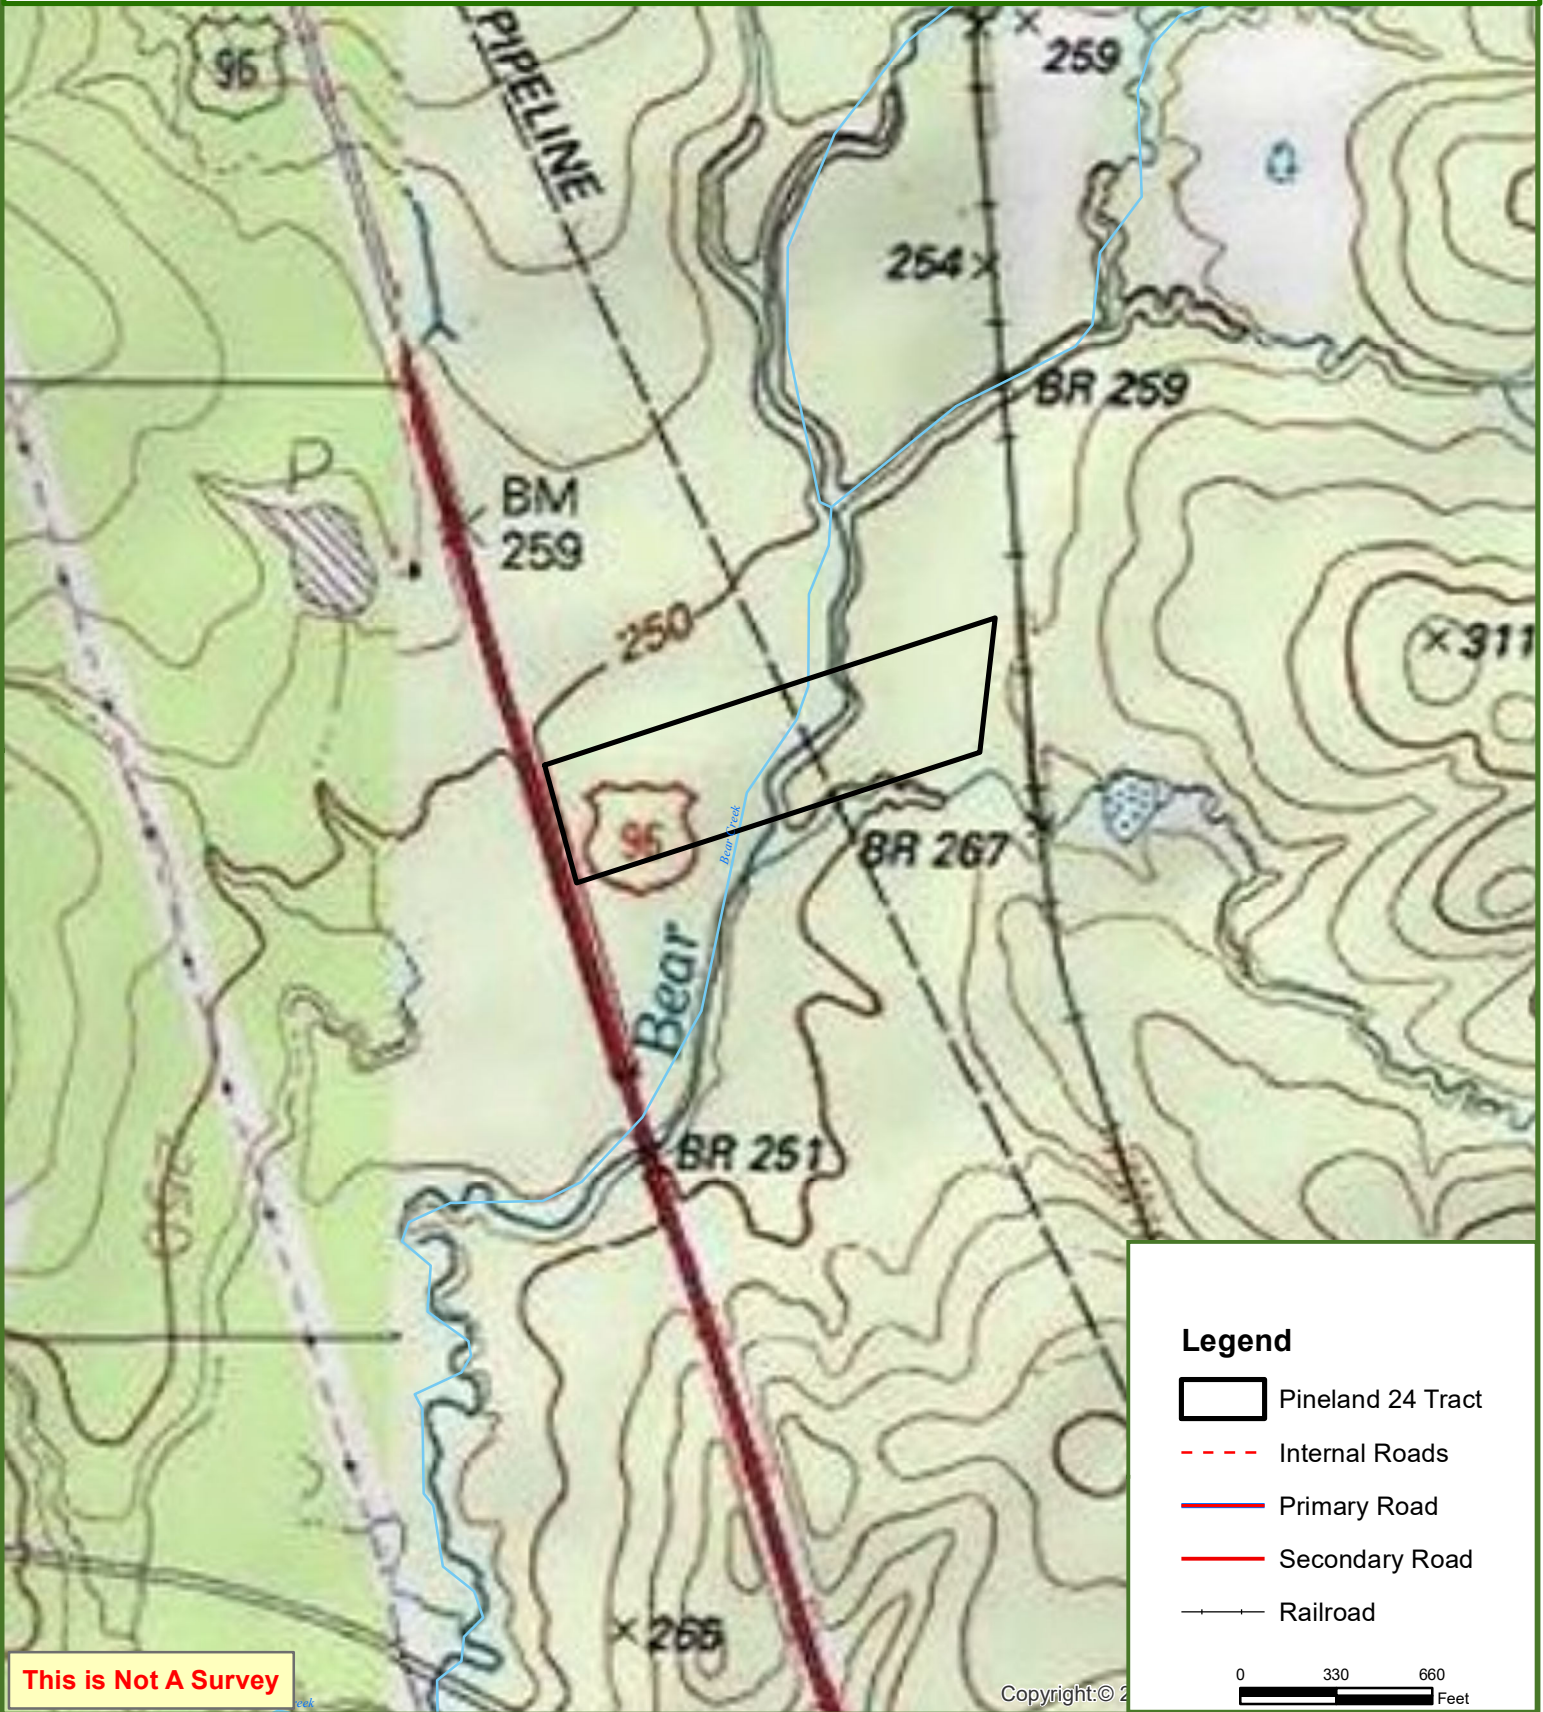

Pineland 24 Tract

Sabine County, TX

15.00 ± Acres

This is Not A Survey

This map was produced from information supplied by the seller and the use of aerial photography. The boundary lines portrayed on this map are approximate and could be different than the actual location of the boundaries found in the field.