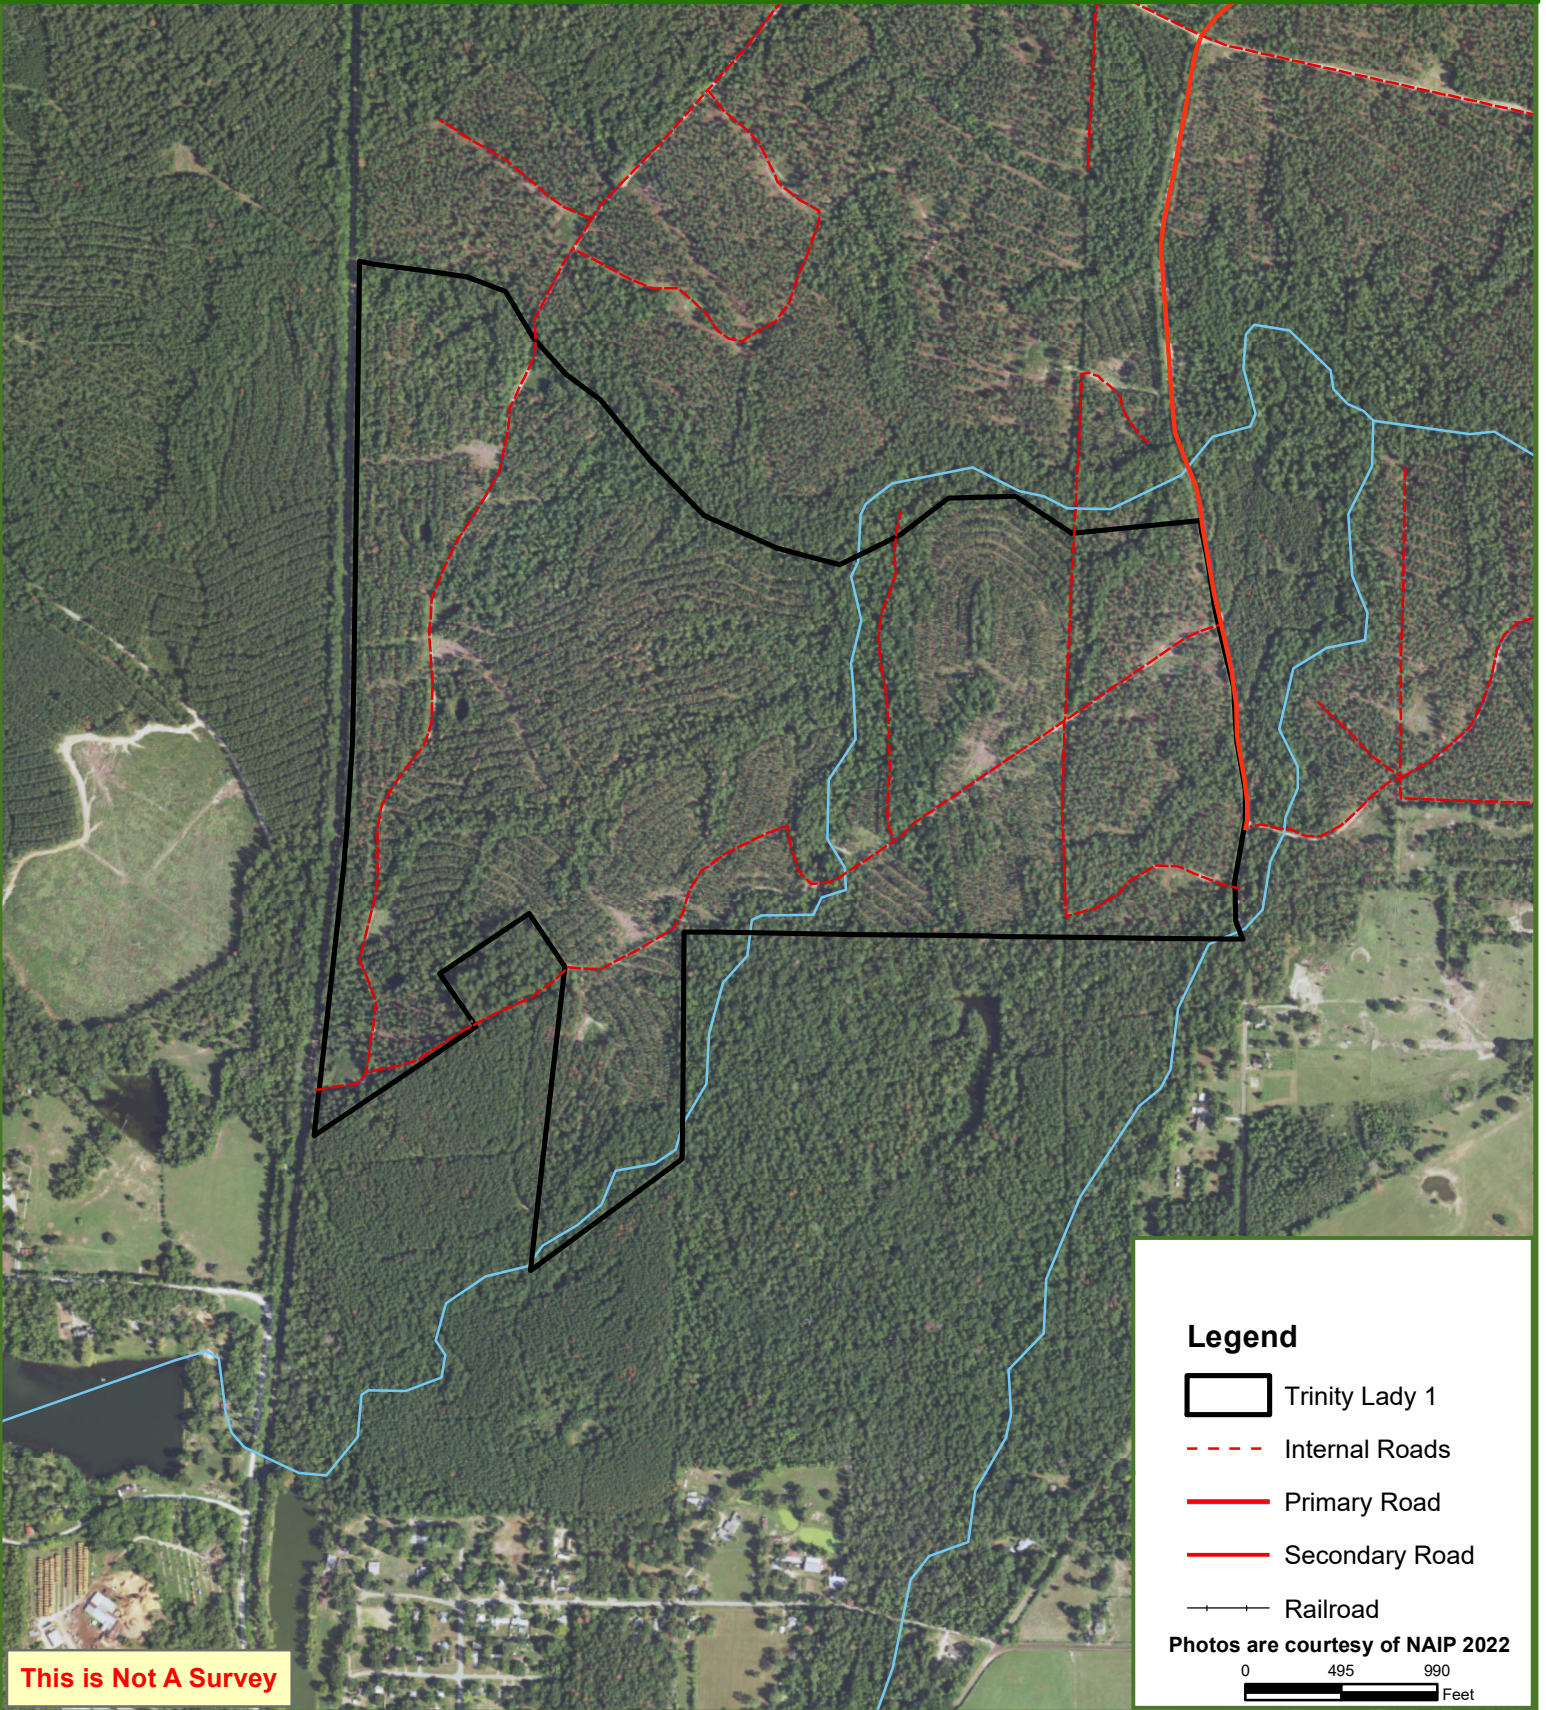

Triniyt Lady 1

Trinity County, TX

294.00 ± Acres

Legend

-  Trinity Lady 1
-  Internal Roads
-  Primary Road
-  Secondary Road
-  Railroad

Photos are courtesy of NAIP 2022

0 495 990
Feet

This is Not A Survey

This map was produced from information supplied by the seller and the use of aerial photography. The boundary lines portrayed on this map are approximate and could be different than the actual location of the boundaries found in the field.