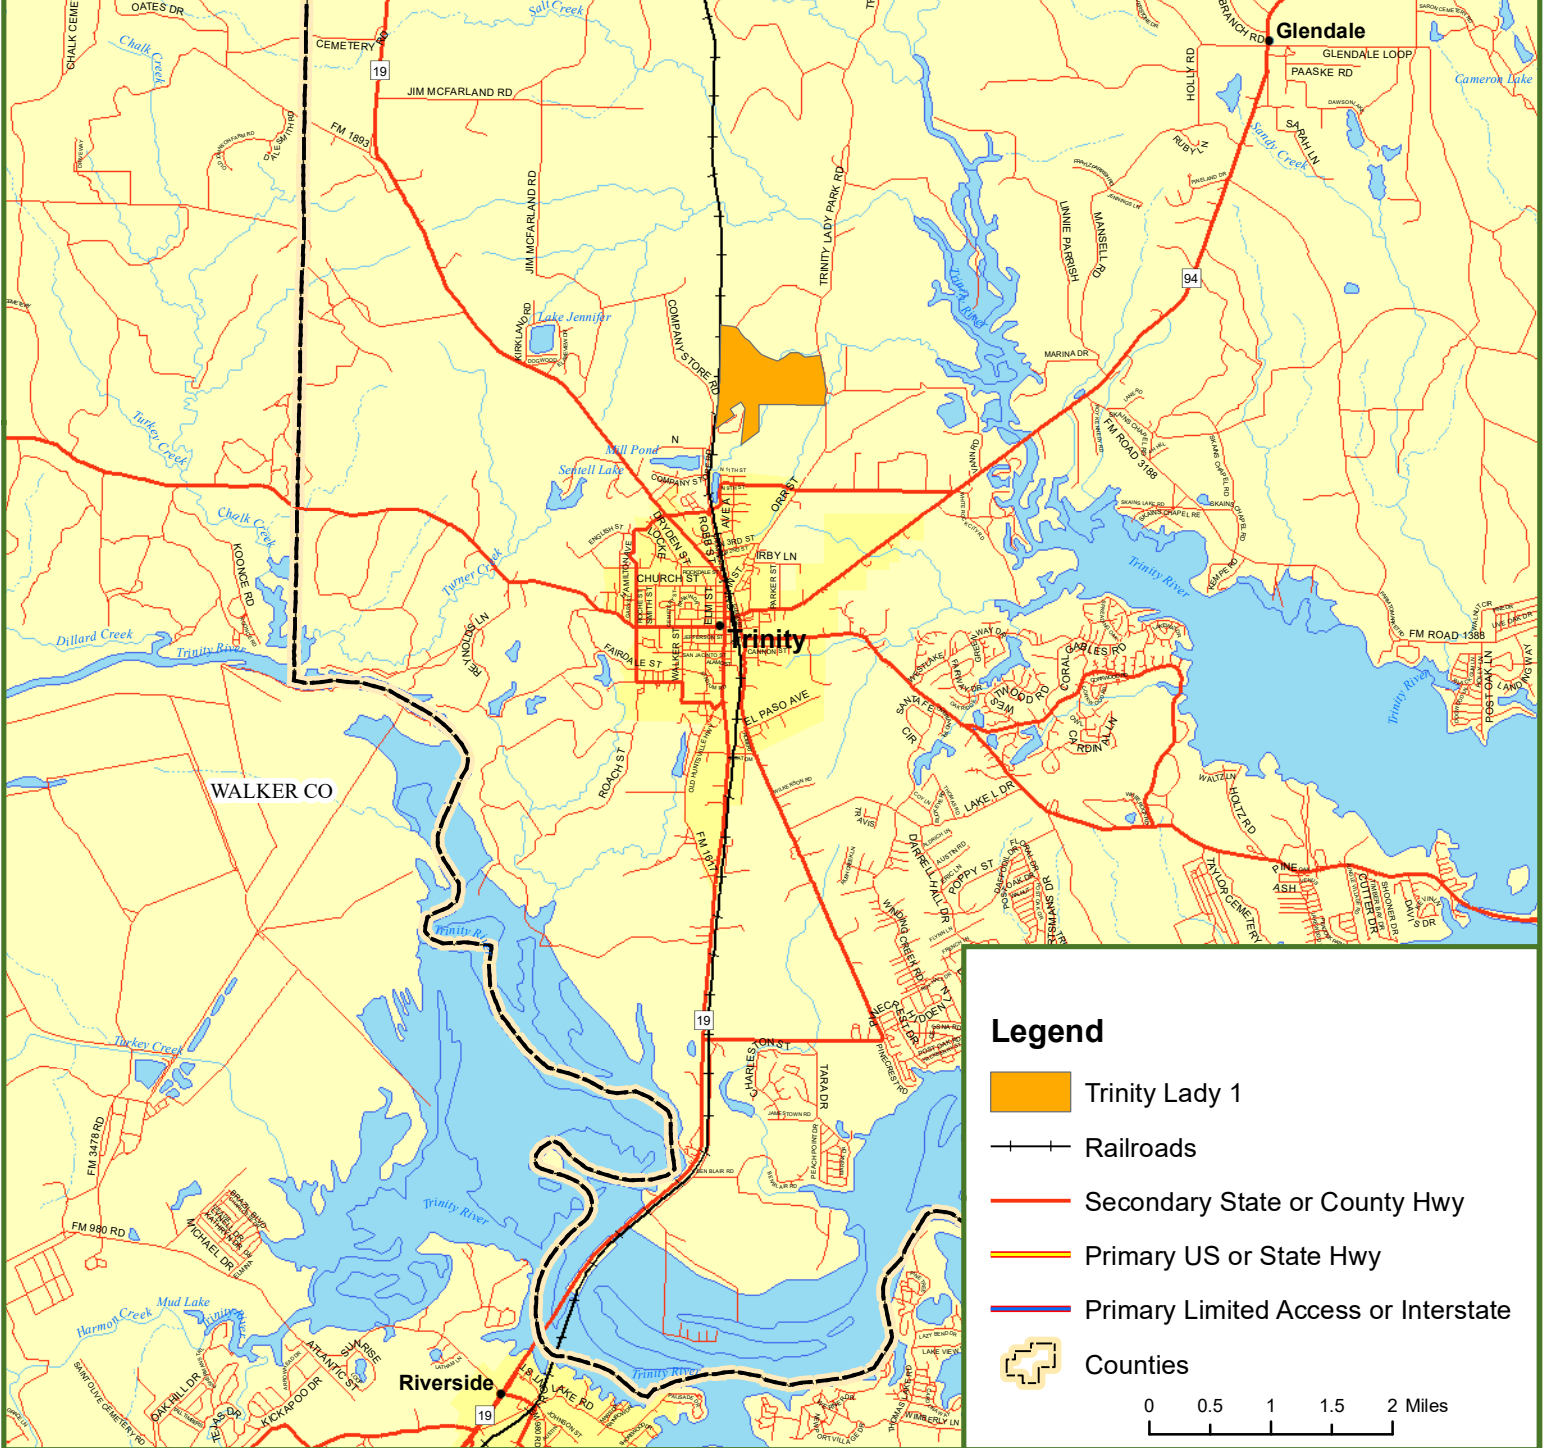

Locus Map Trinity Lady 1 Trinity County, TX 294.00 ± Acres

Legend

-  Trinity Lady 1
-  Railroads
-  Secondary State or County Hwy
-  Primary US or State Hwy
-  Primary Limited Access or Interstate
-  Counties