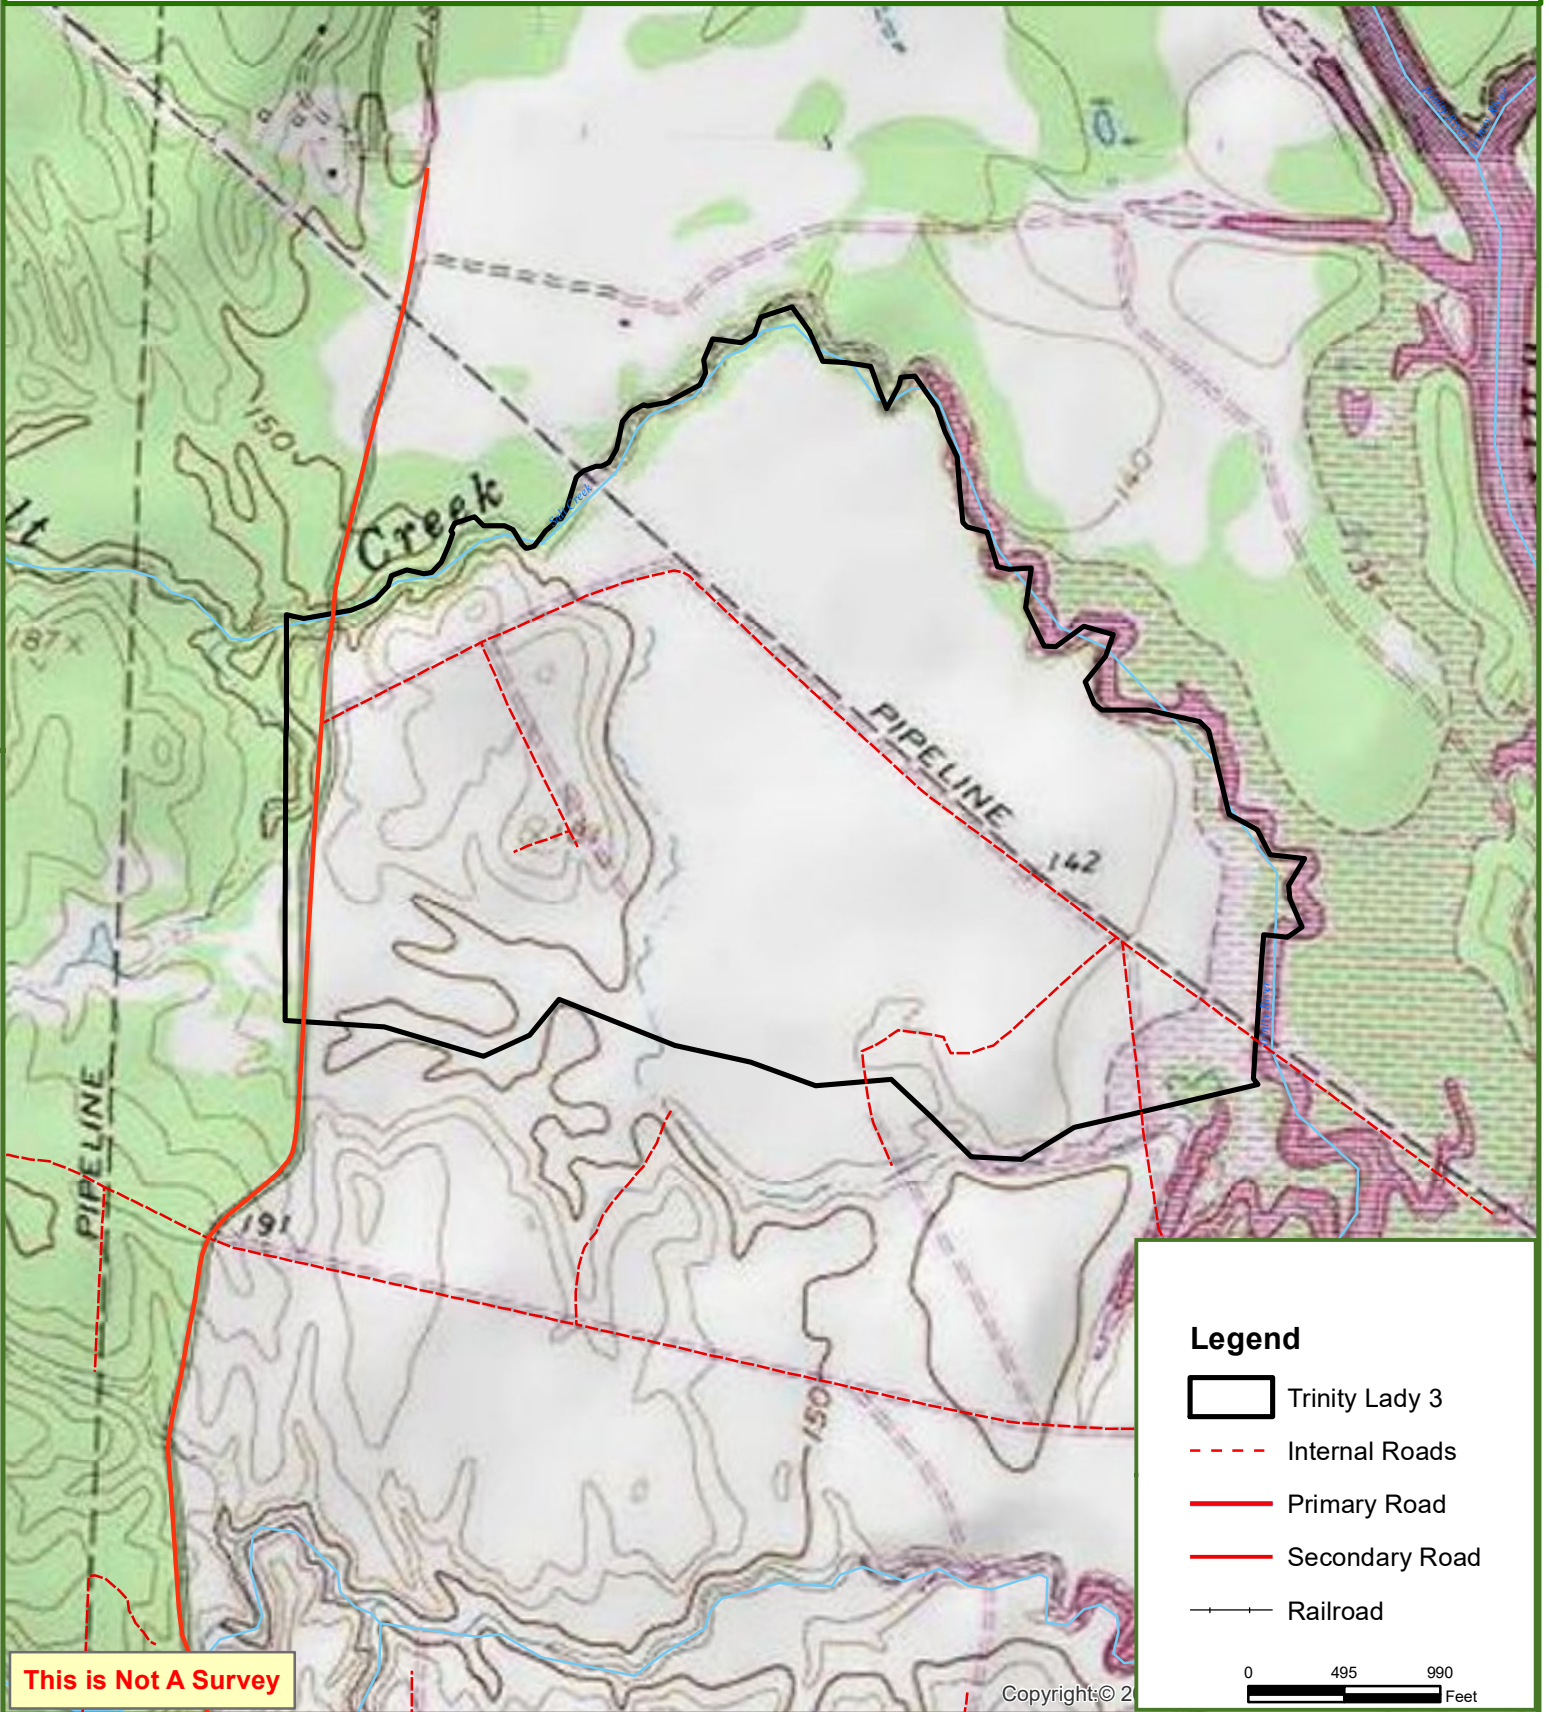

# Trinity Lady 3

## Trinity County, TX

332.00 ± Acres

This is Not A Survey

Copyright © 2021

0 495 990 Feet

This map was produced from information supplied by the seller and the use of aerial photography. The boundary lines portrayed on this map are approximate and could be different than the actual location of the boundaries found in the field.