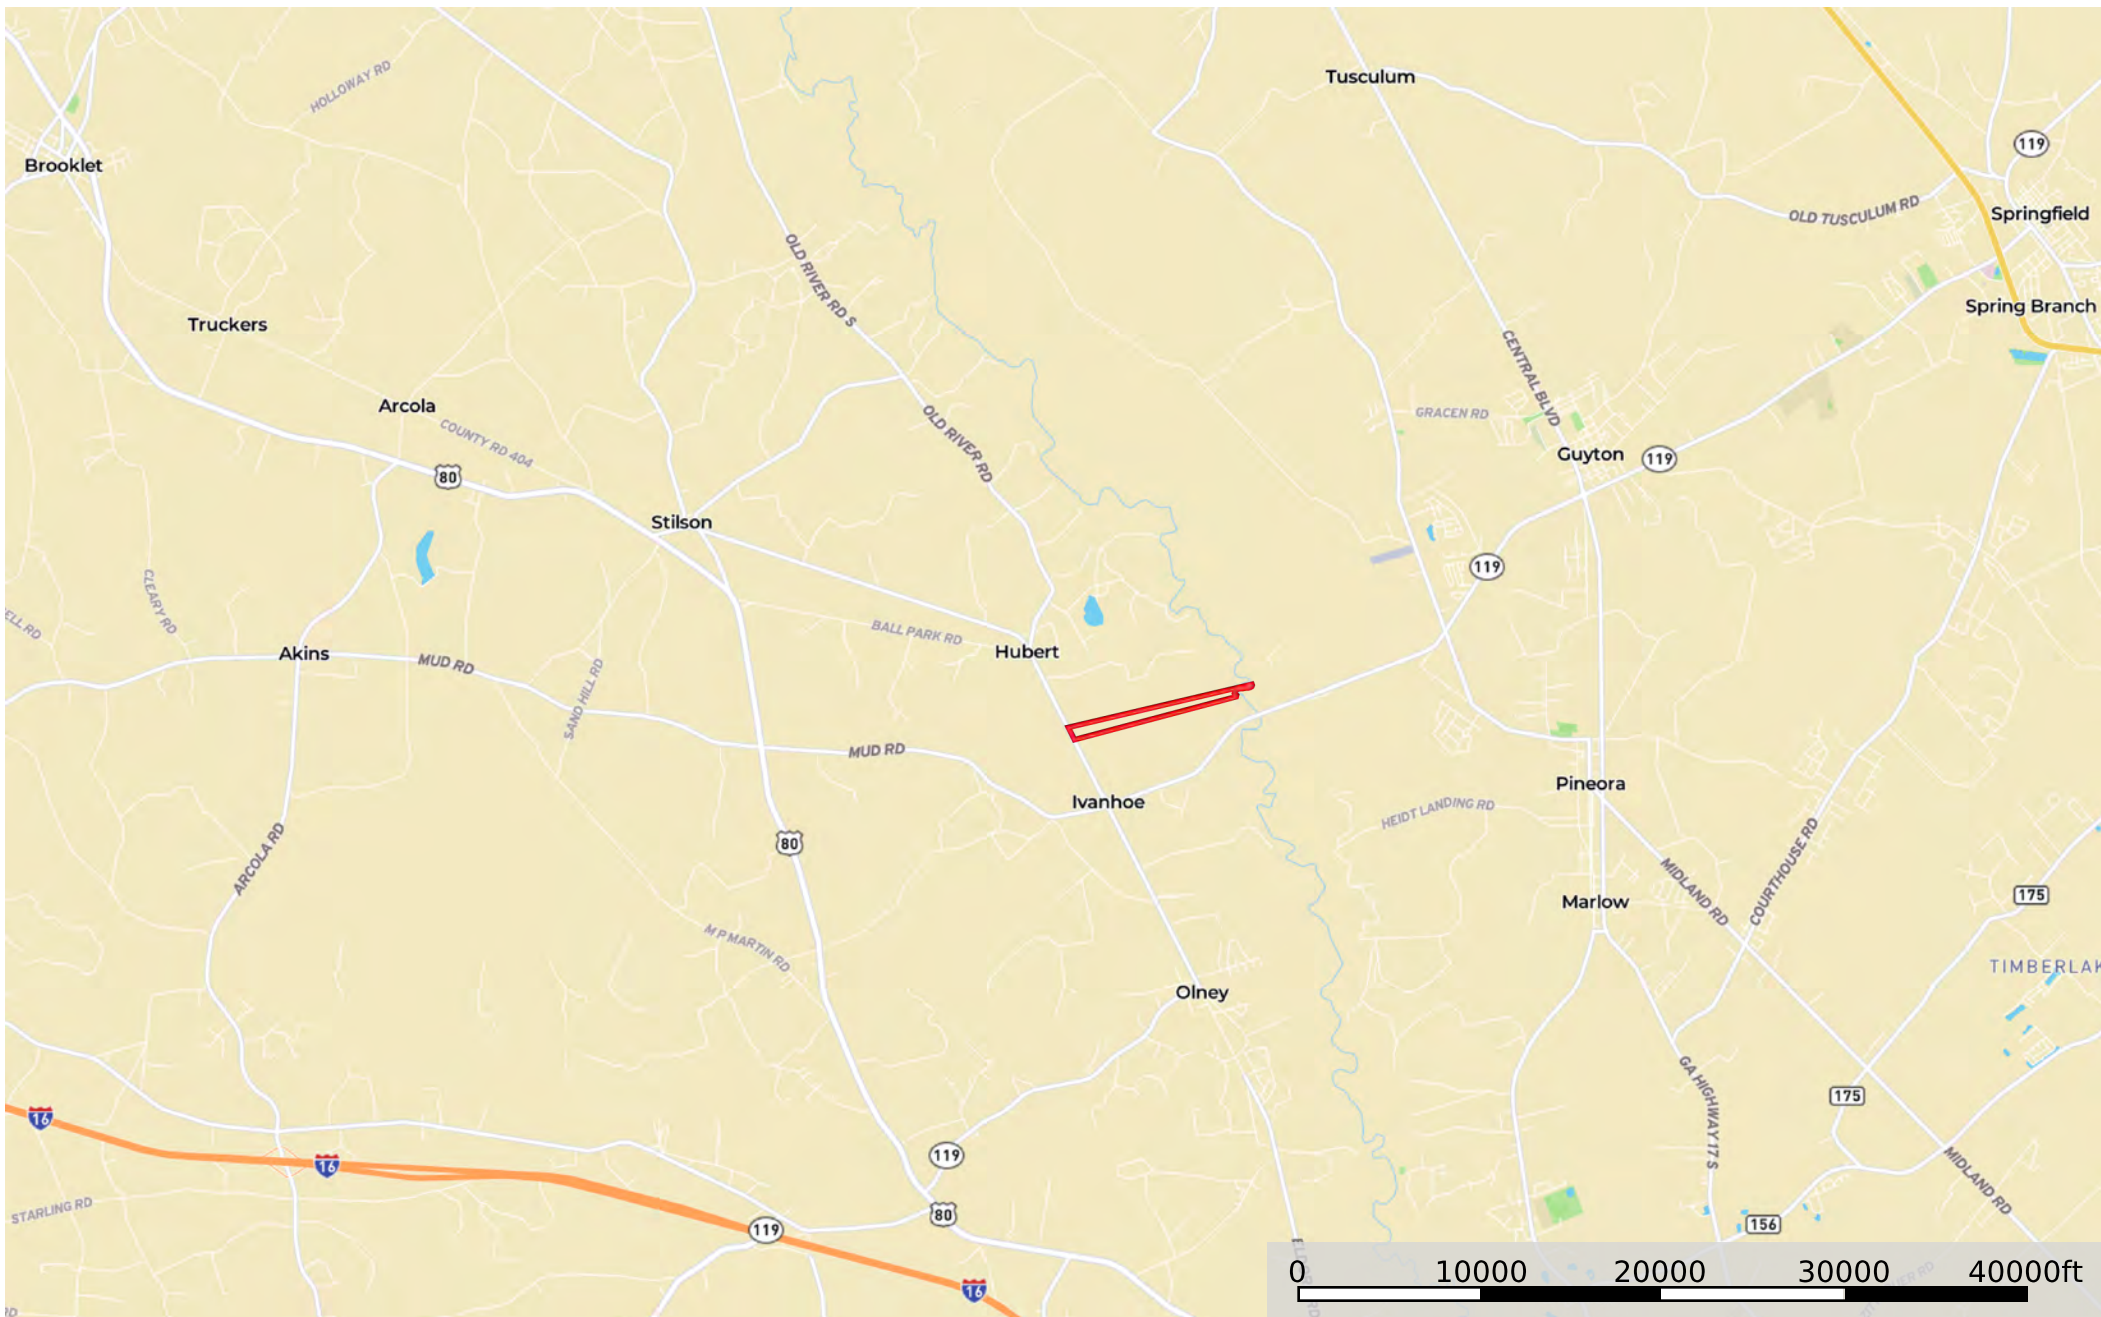

# 133.87 acs Hwy 119 Connector

Bulloch County, Georgia, AC +/-

Boundary