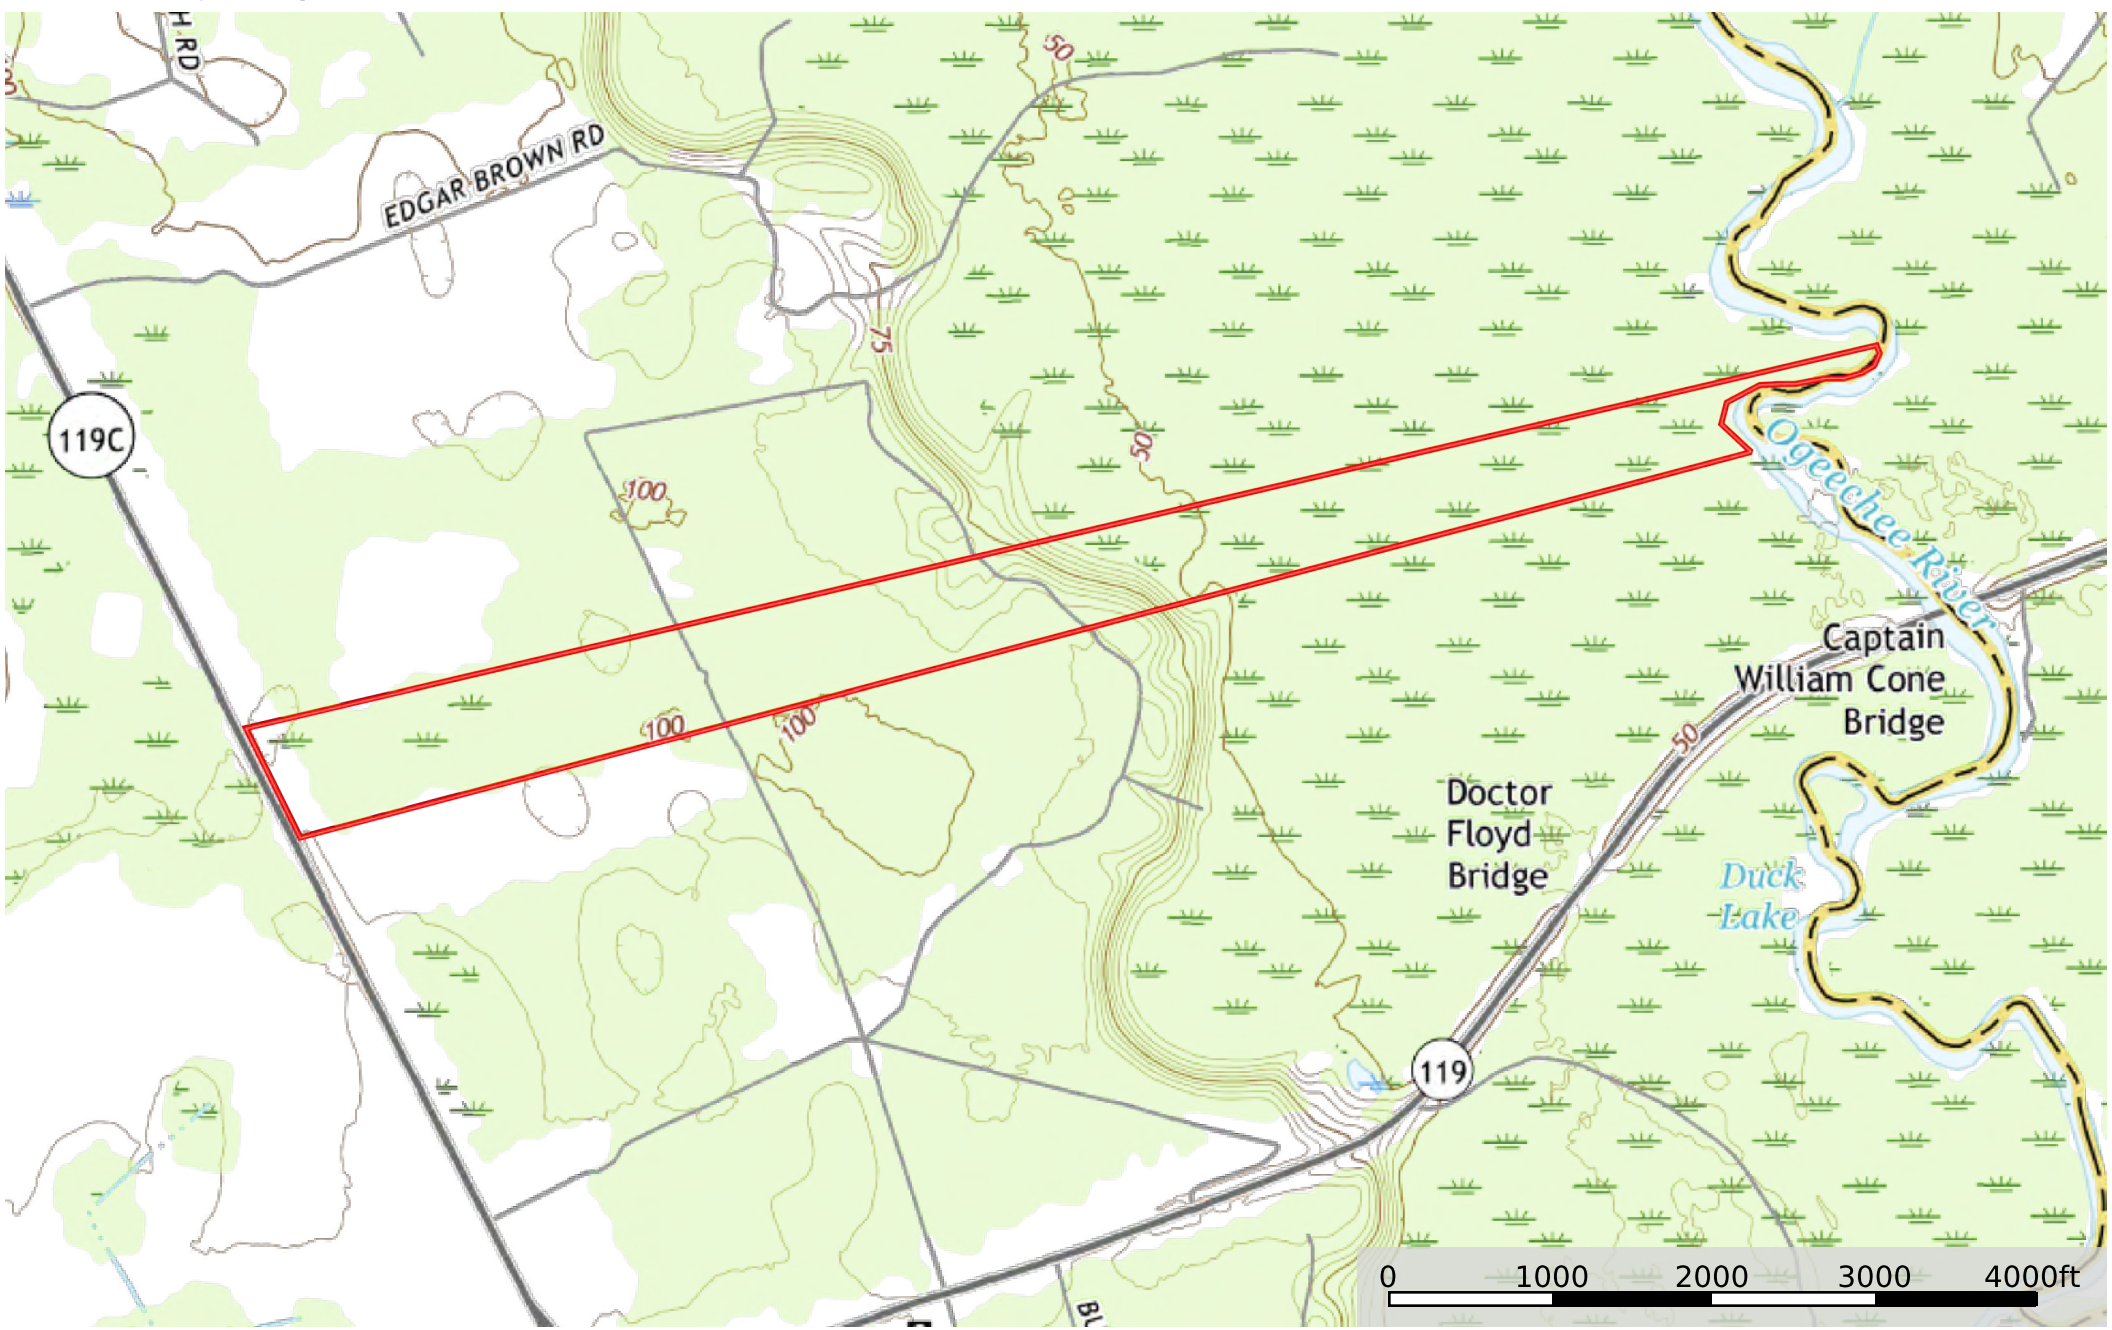

133.87 acs Hwy 119 Connector

Bulloch County, Georgia, AC +/-

 Boundary