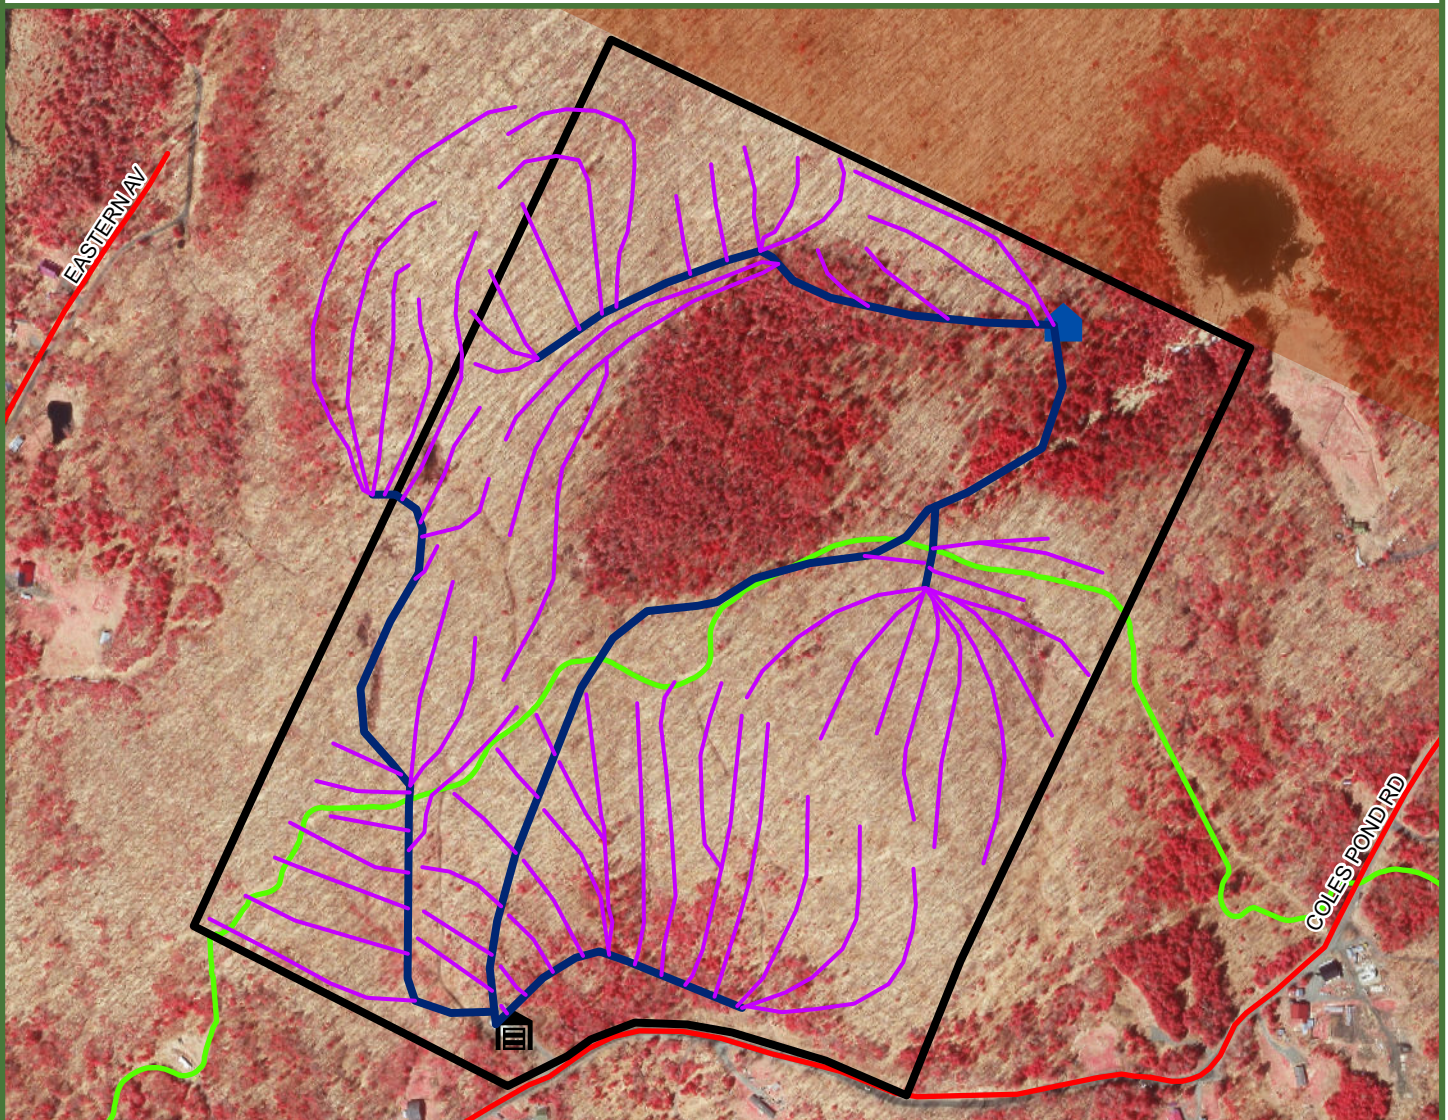

# Wild Woods Sugarbush Operation

Tubing Layout Map

108 Acres

Walden, Caledonia County, Vermont

**Fountains  
Land**  
AN F&W COMPANY

### Legend

-  Wild Woods Sugarbush Operation
-  Town Roads
-  VAST Trails
-  Main Line
-  Branch Lines
-  Sugar House
-  Pump House
-  VT - Conserved Land
-  VT - Public Land

**This is Not A Survey**

Map produced from the best available information including VCGI town tax maps polygon, hand held GPS data, aerial photography and reference information obtained from publicly available GIS sources. Boundary lines portrayed on this map are approximate and could be different than the actual location of boundaries found in the field. Map is not a survey.