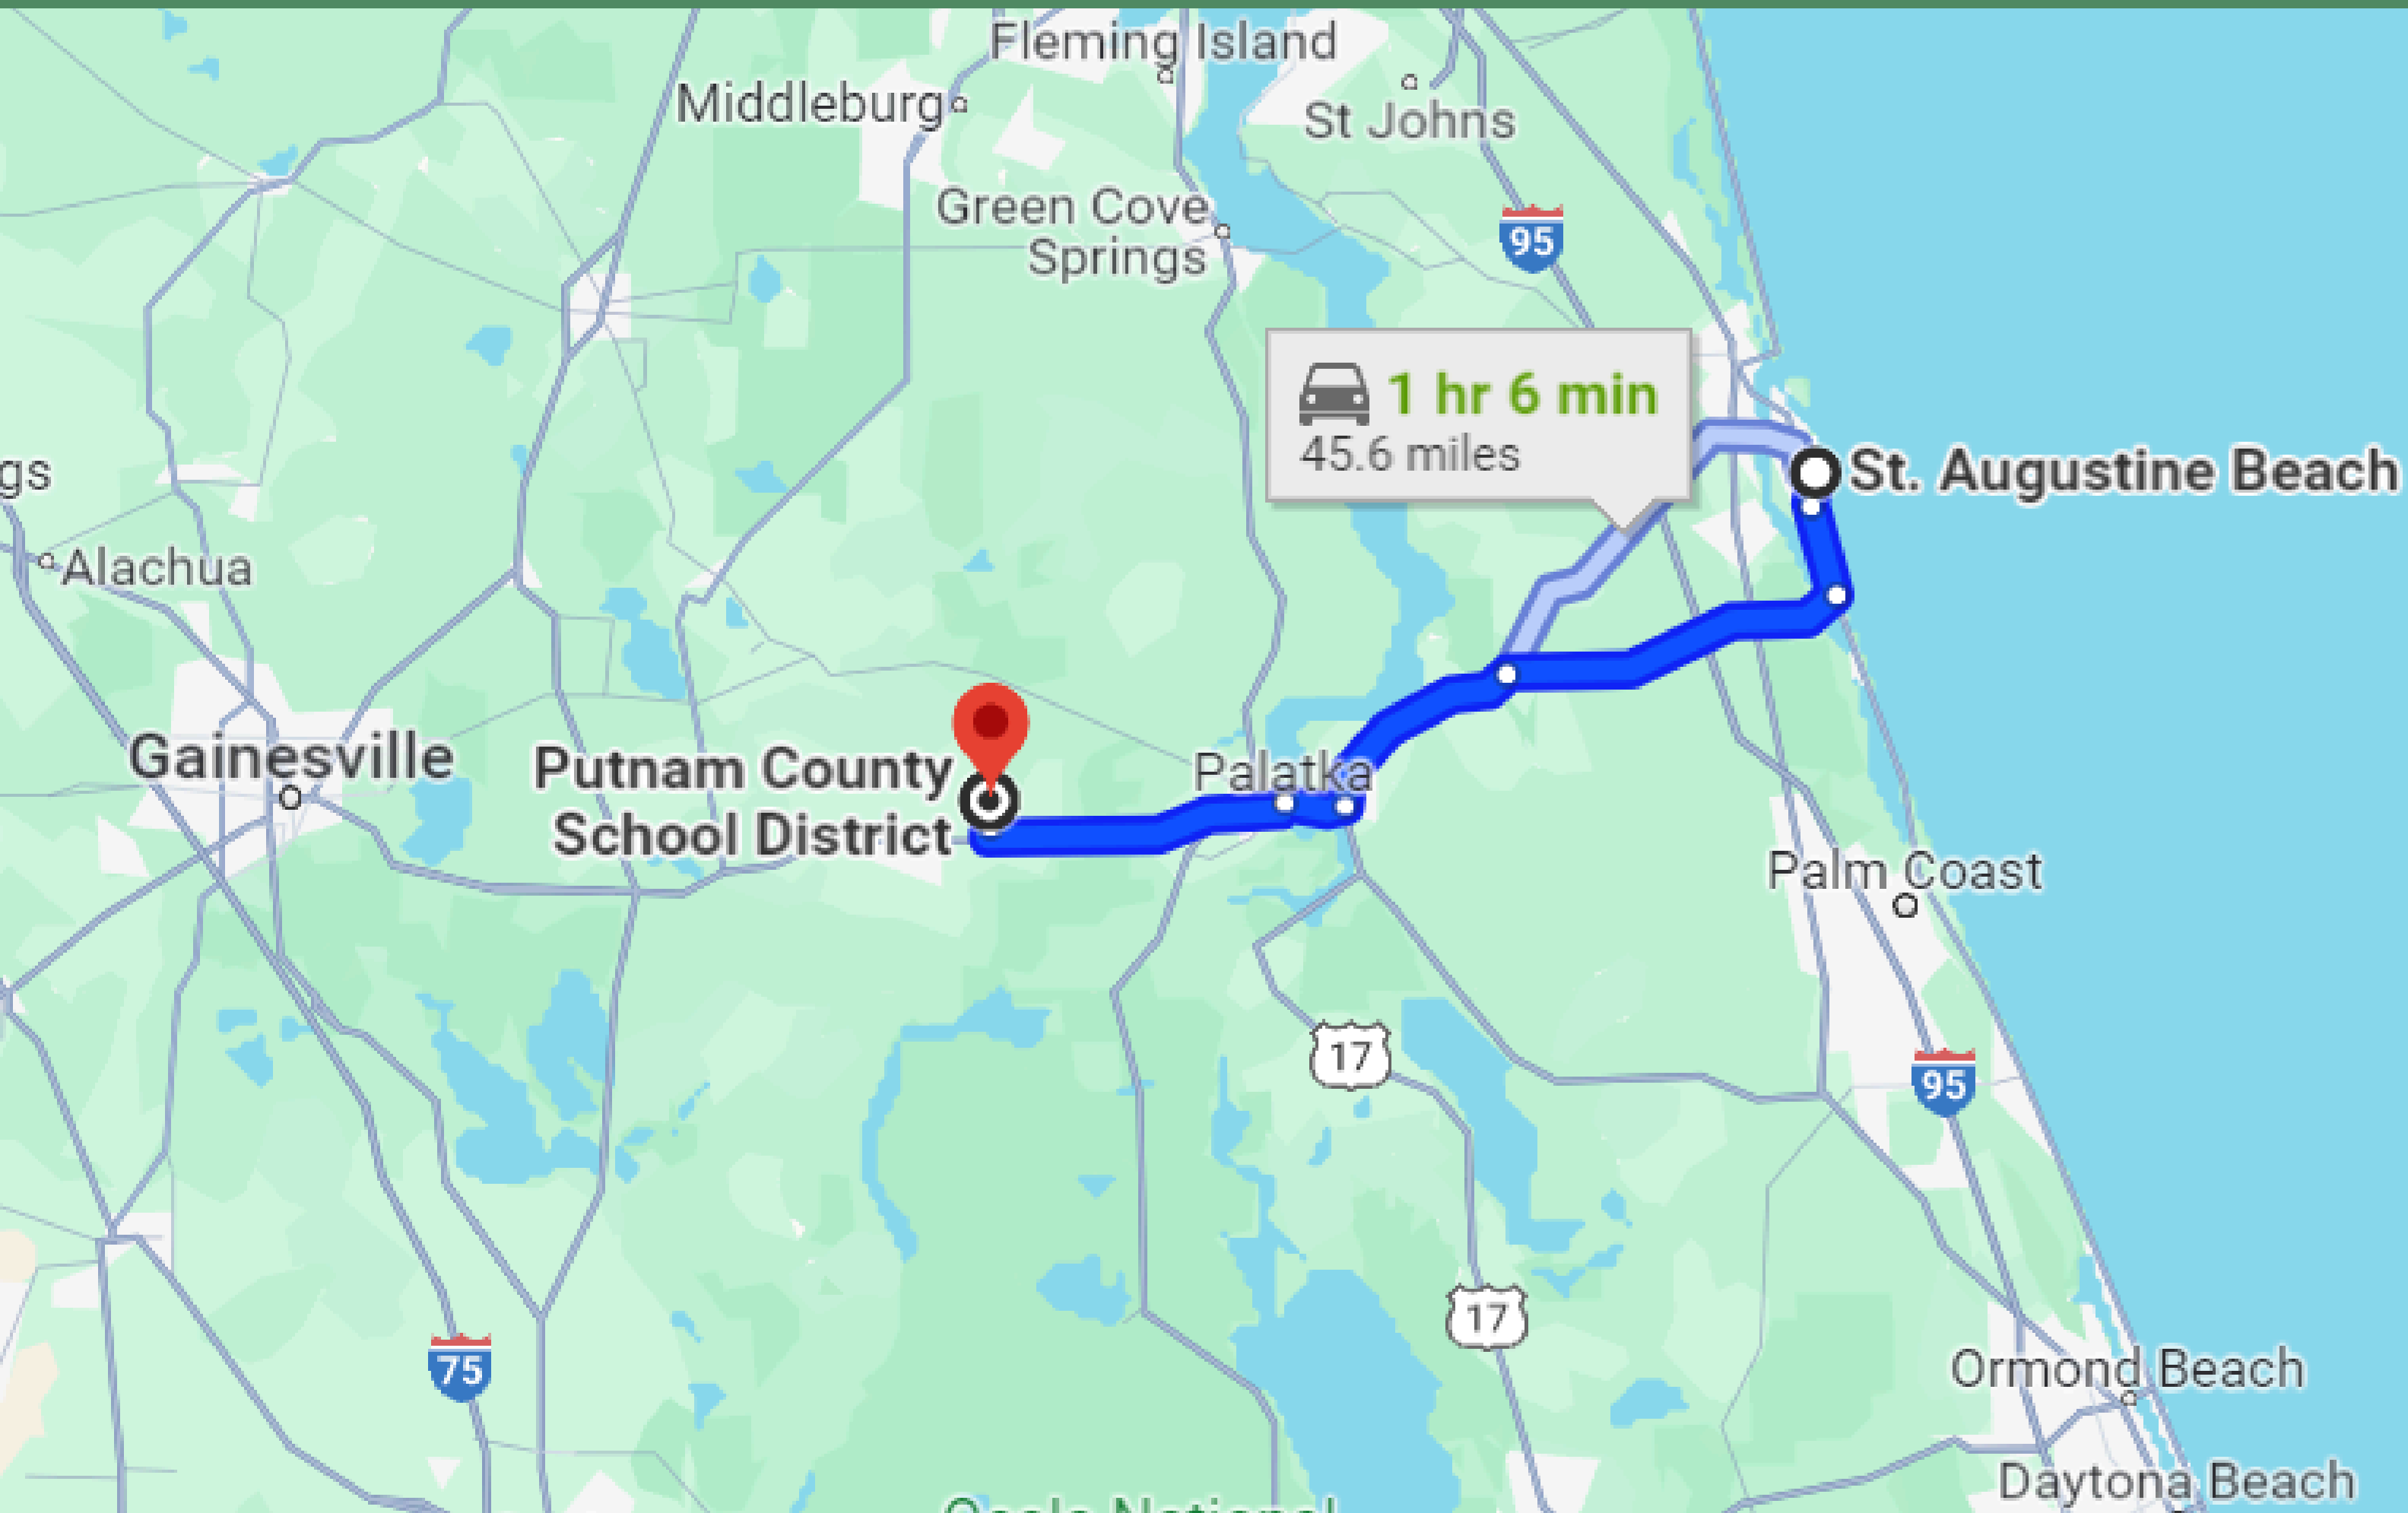

2 HR DRIVE TO ORLANDO

23-MINUTE DRIVE TO PALATKA TOWN

1 HR DRIVE TO ST. AUGUSTINE BEACH

1.5 HR DRIVE TO JACKSONVILLE