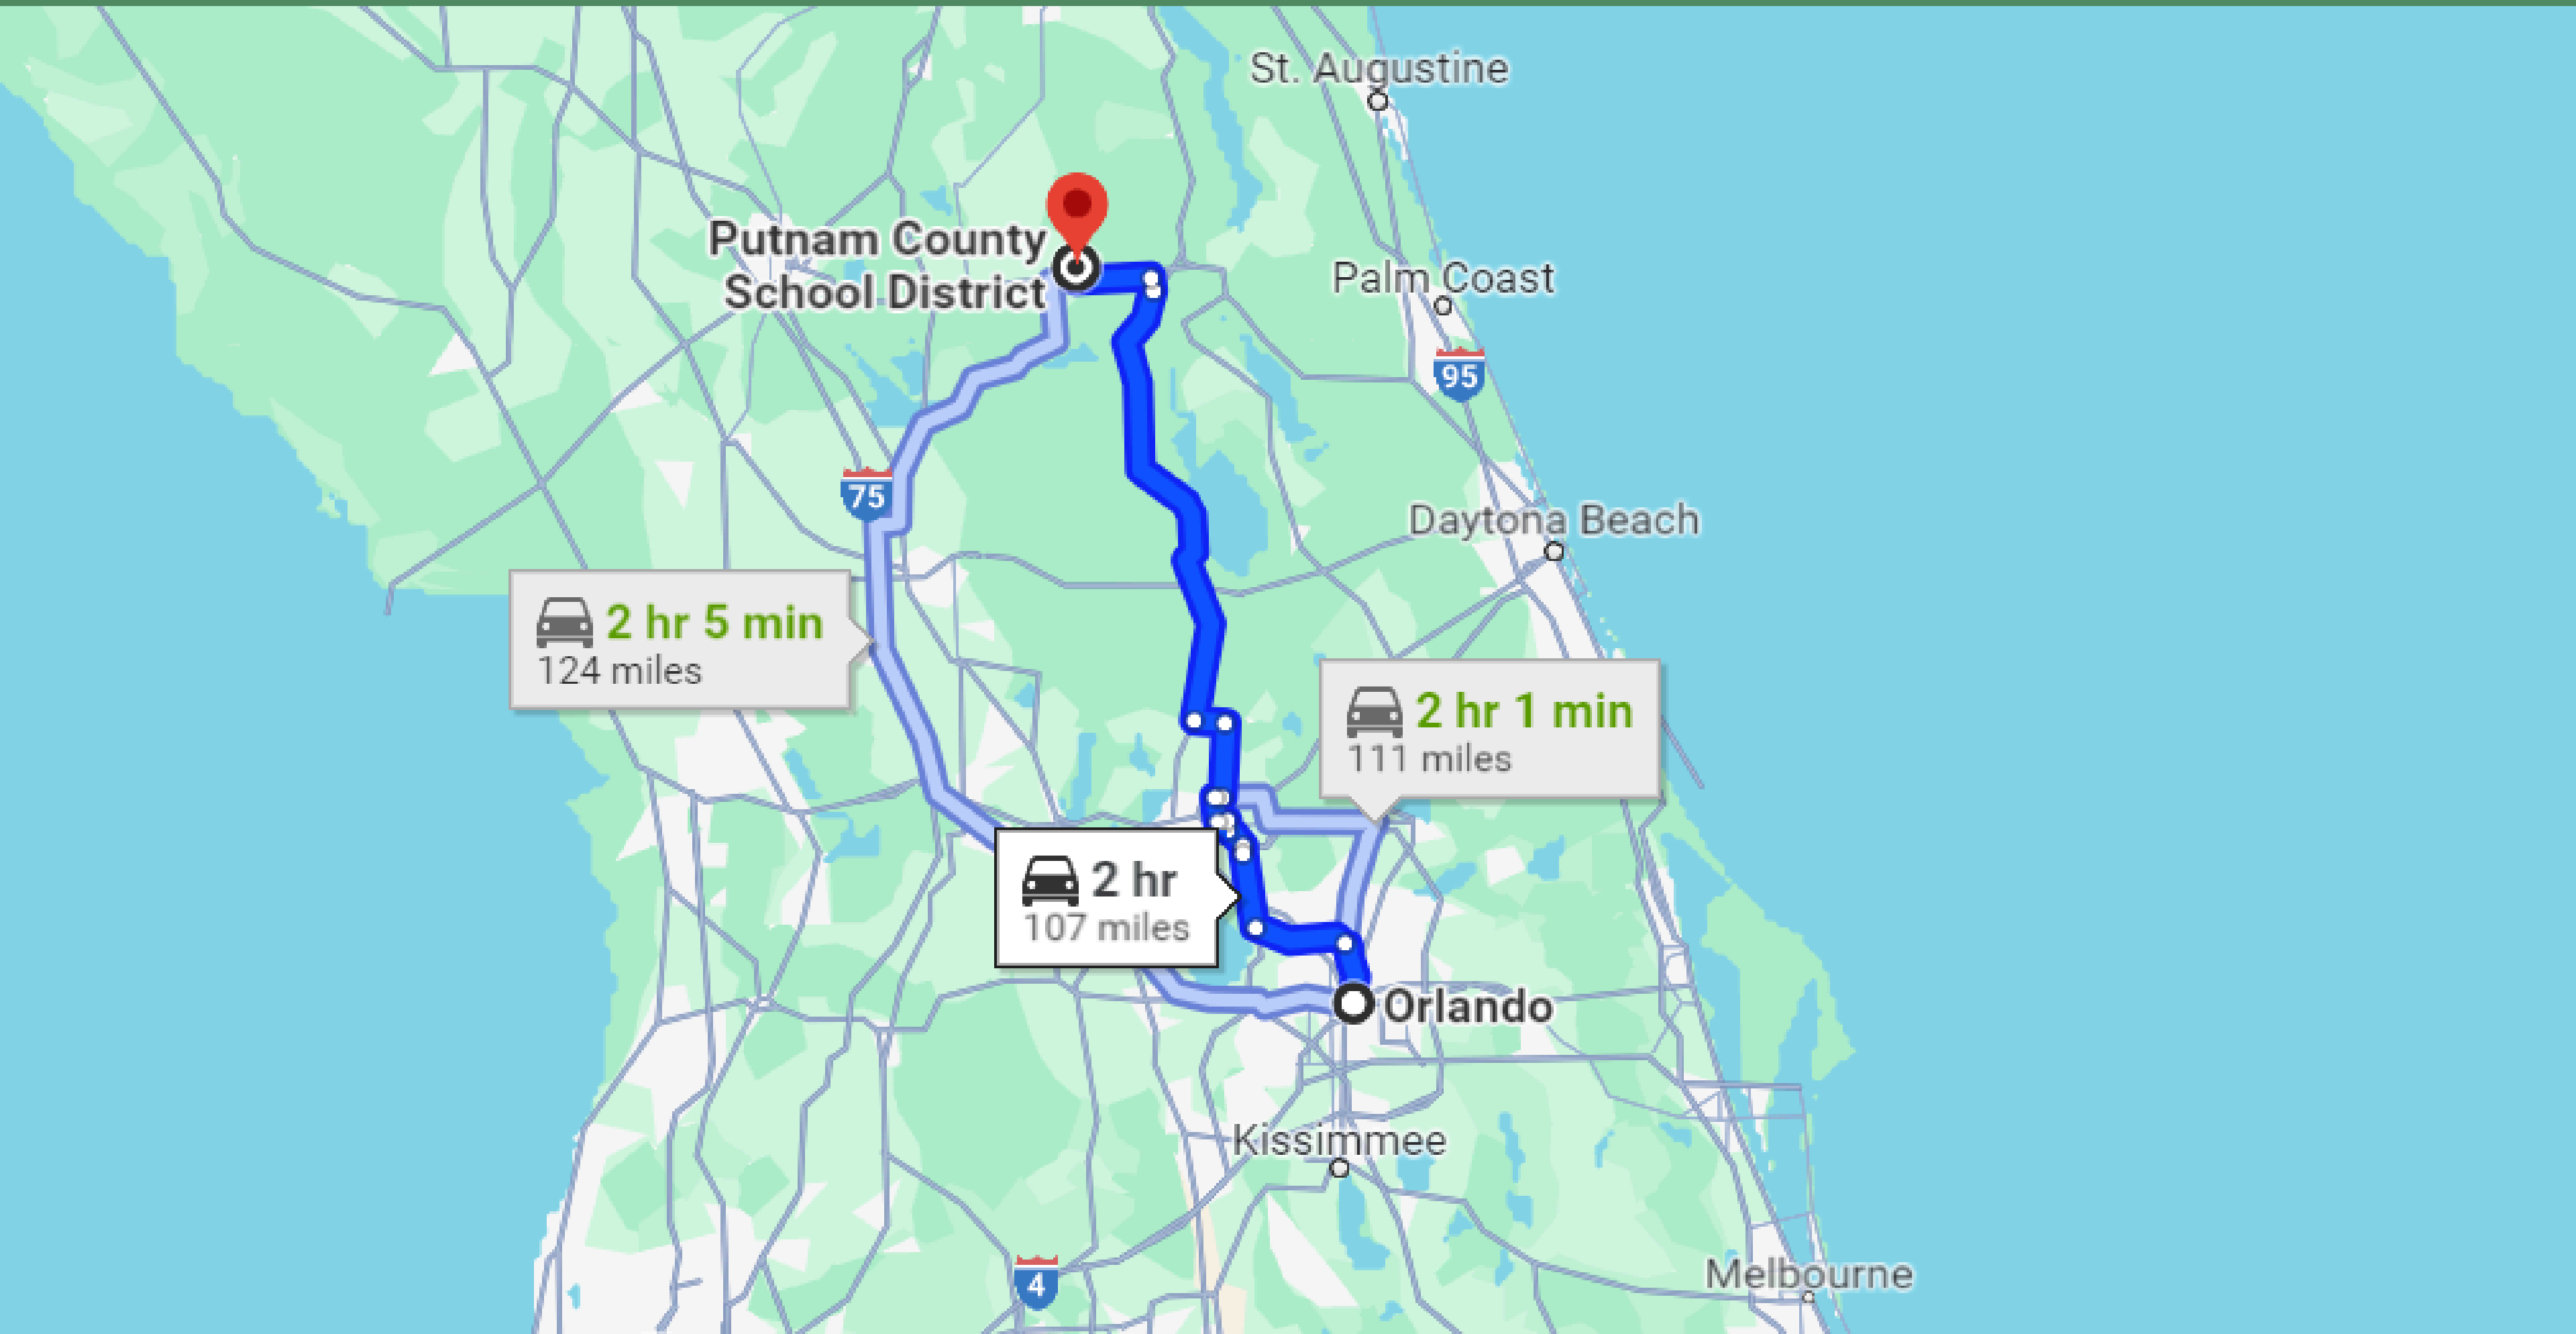

2 HR DRIVE TO ORLANDO

23-MINUTE DRIVE TO PALATKA TOWN

1 HR DRIVE TO ST. AUGUSTINE BEACH

1.5 HR DRIVE TO JACKSONVILLE