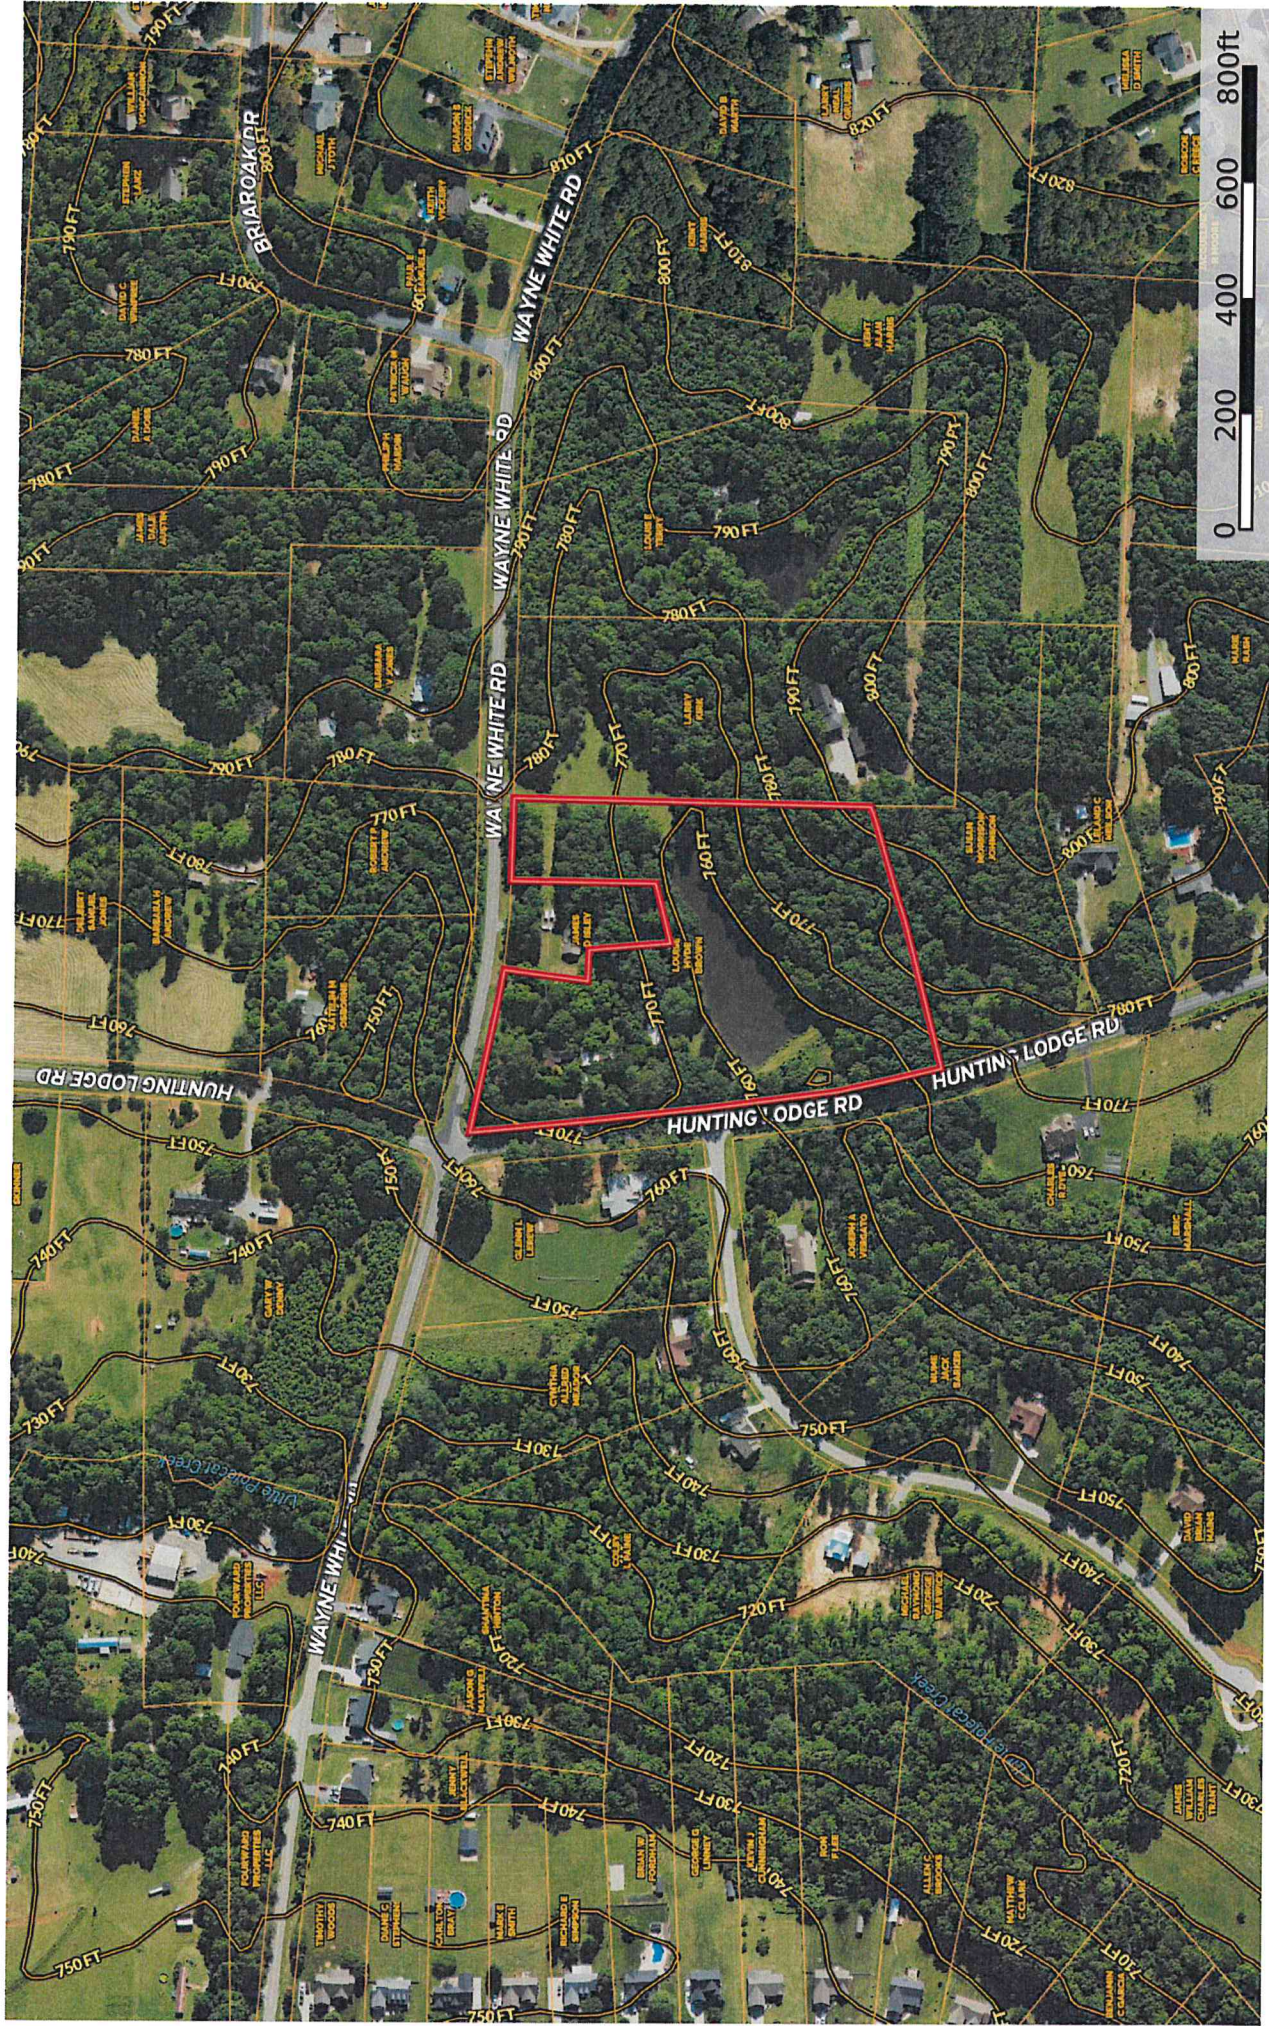

2930 Wayne White Rd, Climax, NC, 27233
North Carolina, AC +/-

Boundary

eric andrews

The information contained herein was obtained from sources deemed to be reliable. Land id™ Services makes no warranties or guarantees as to the completeness or accuracy thereof.