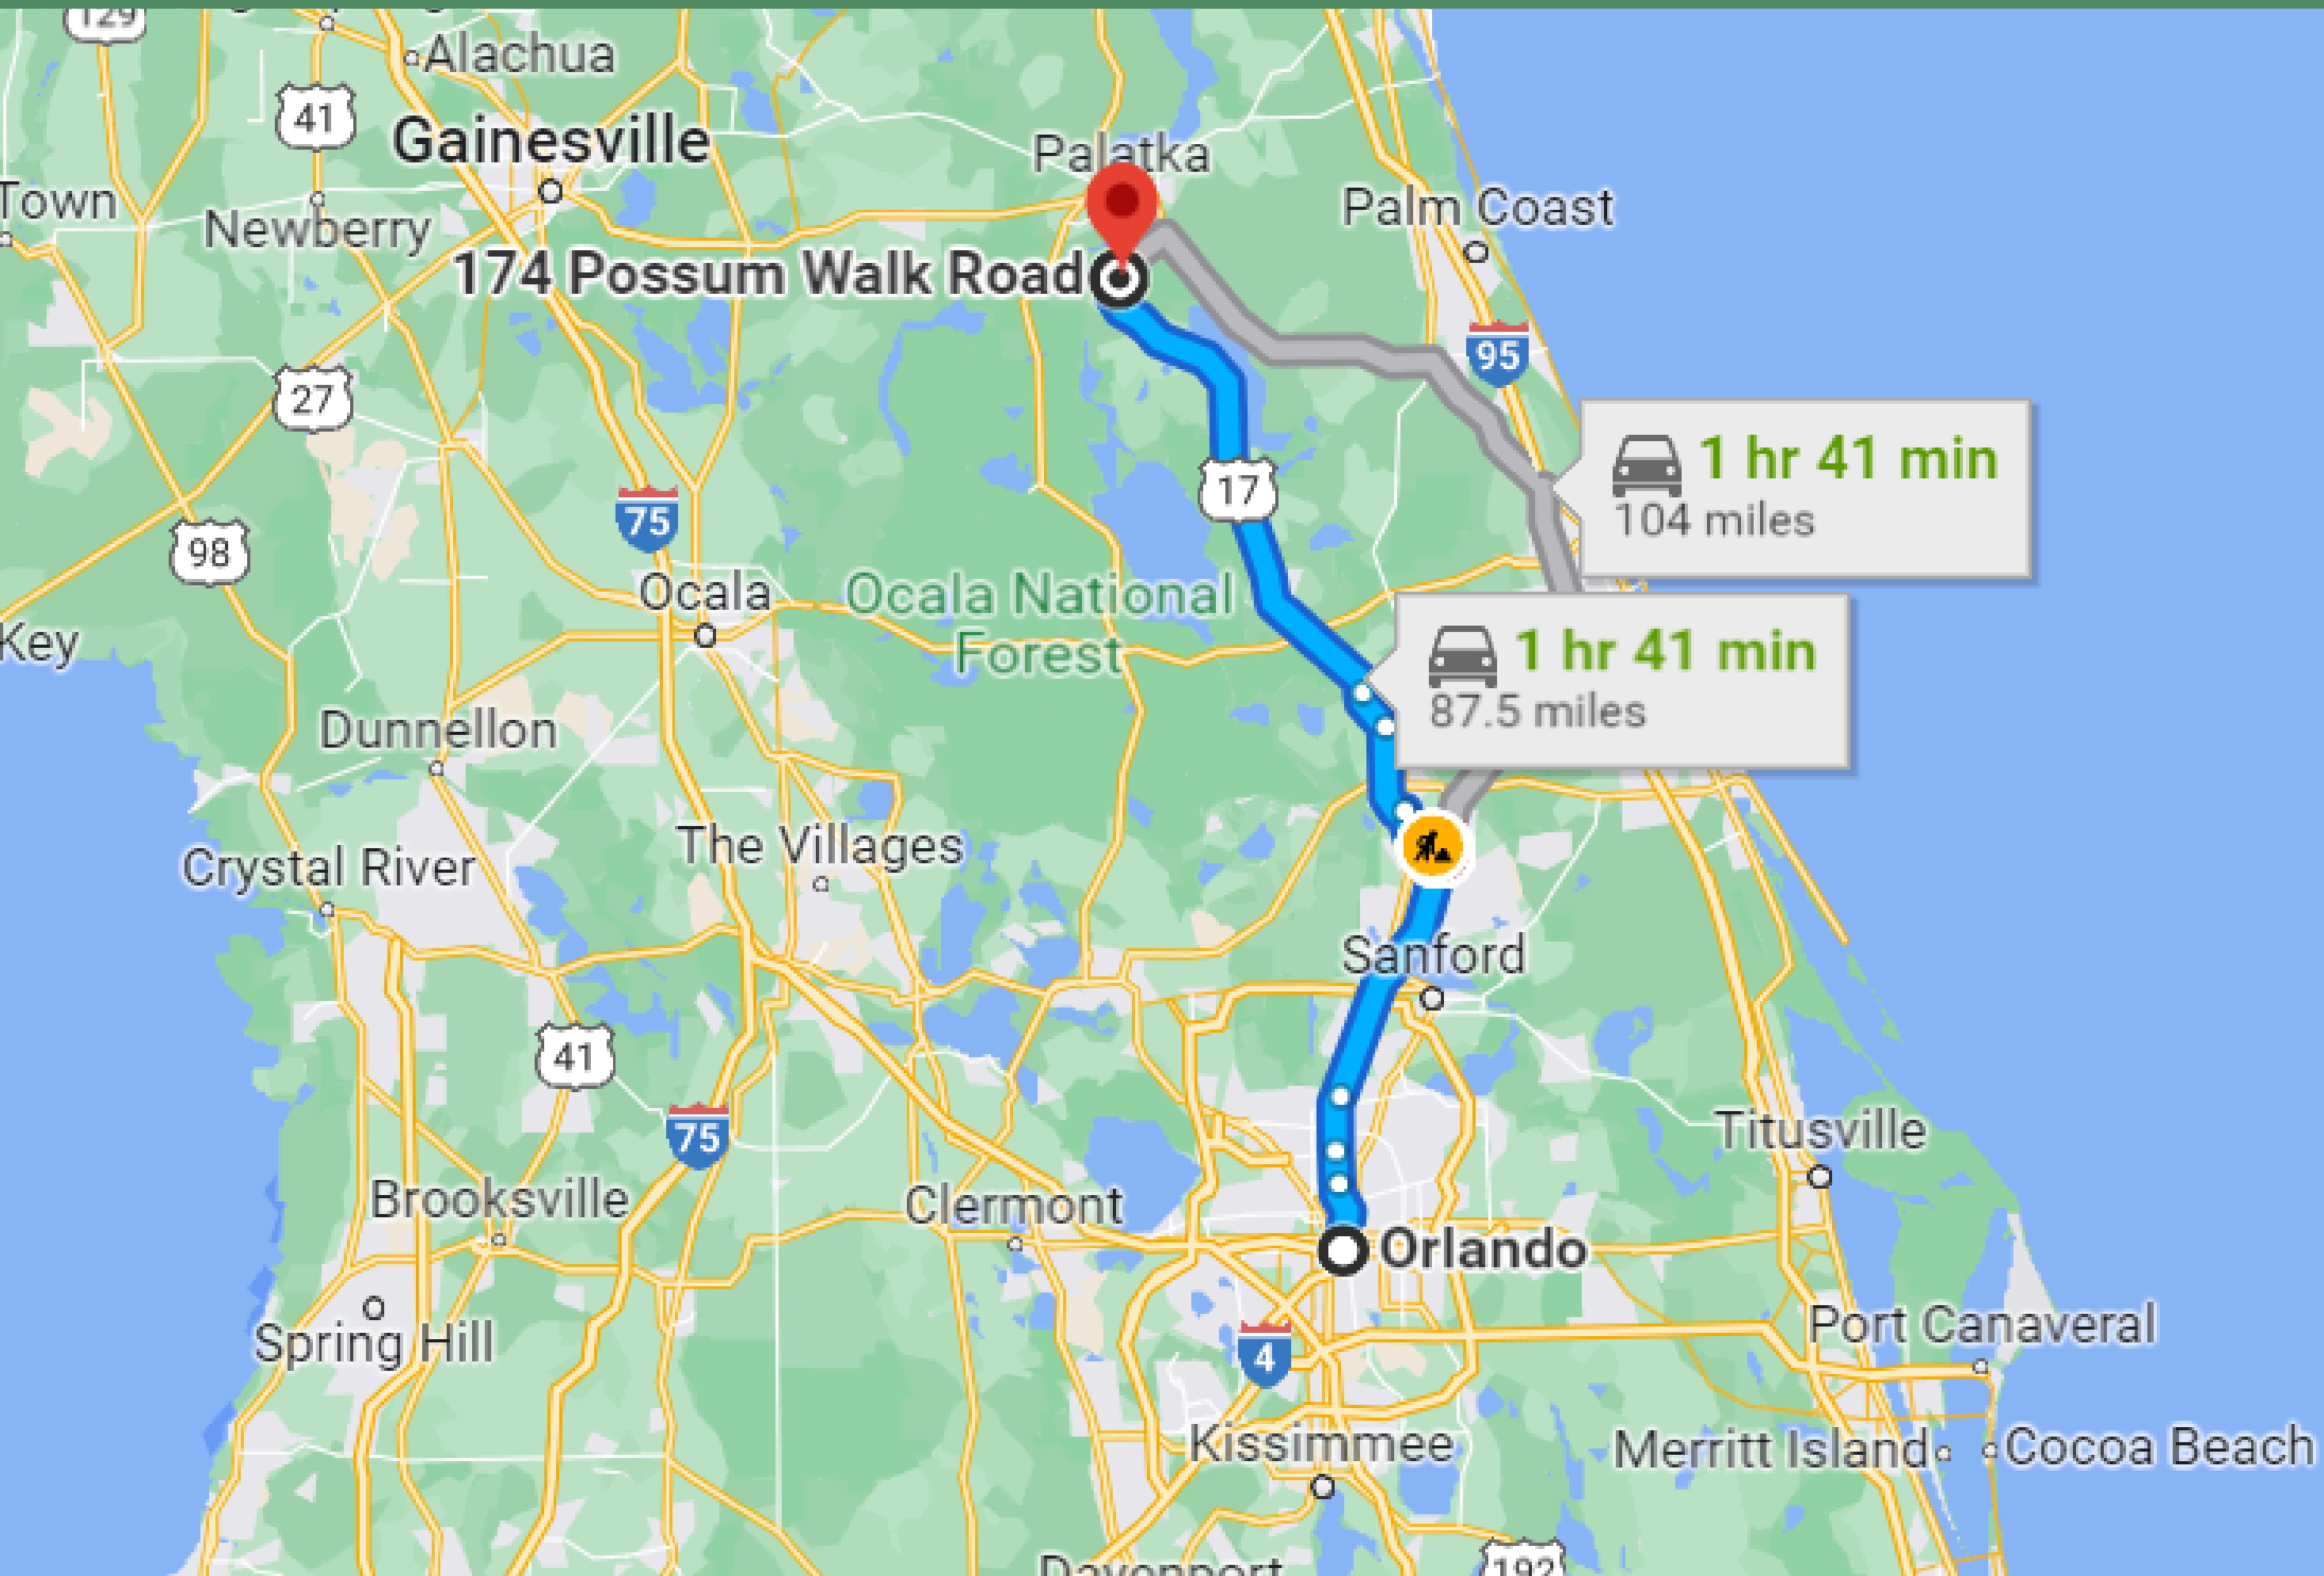

# 1.5 HRS DRIVE TO ORLANDO

# 15-MINUTE DRIVE TO PALATKA TOWN

# 1 HR DRIVE TO ST. AUGUSTINE BEACH

# 1 HR DRIVE TO JACKSONVILLE