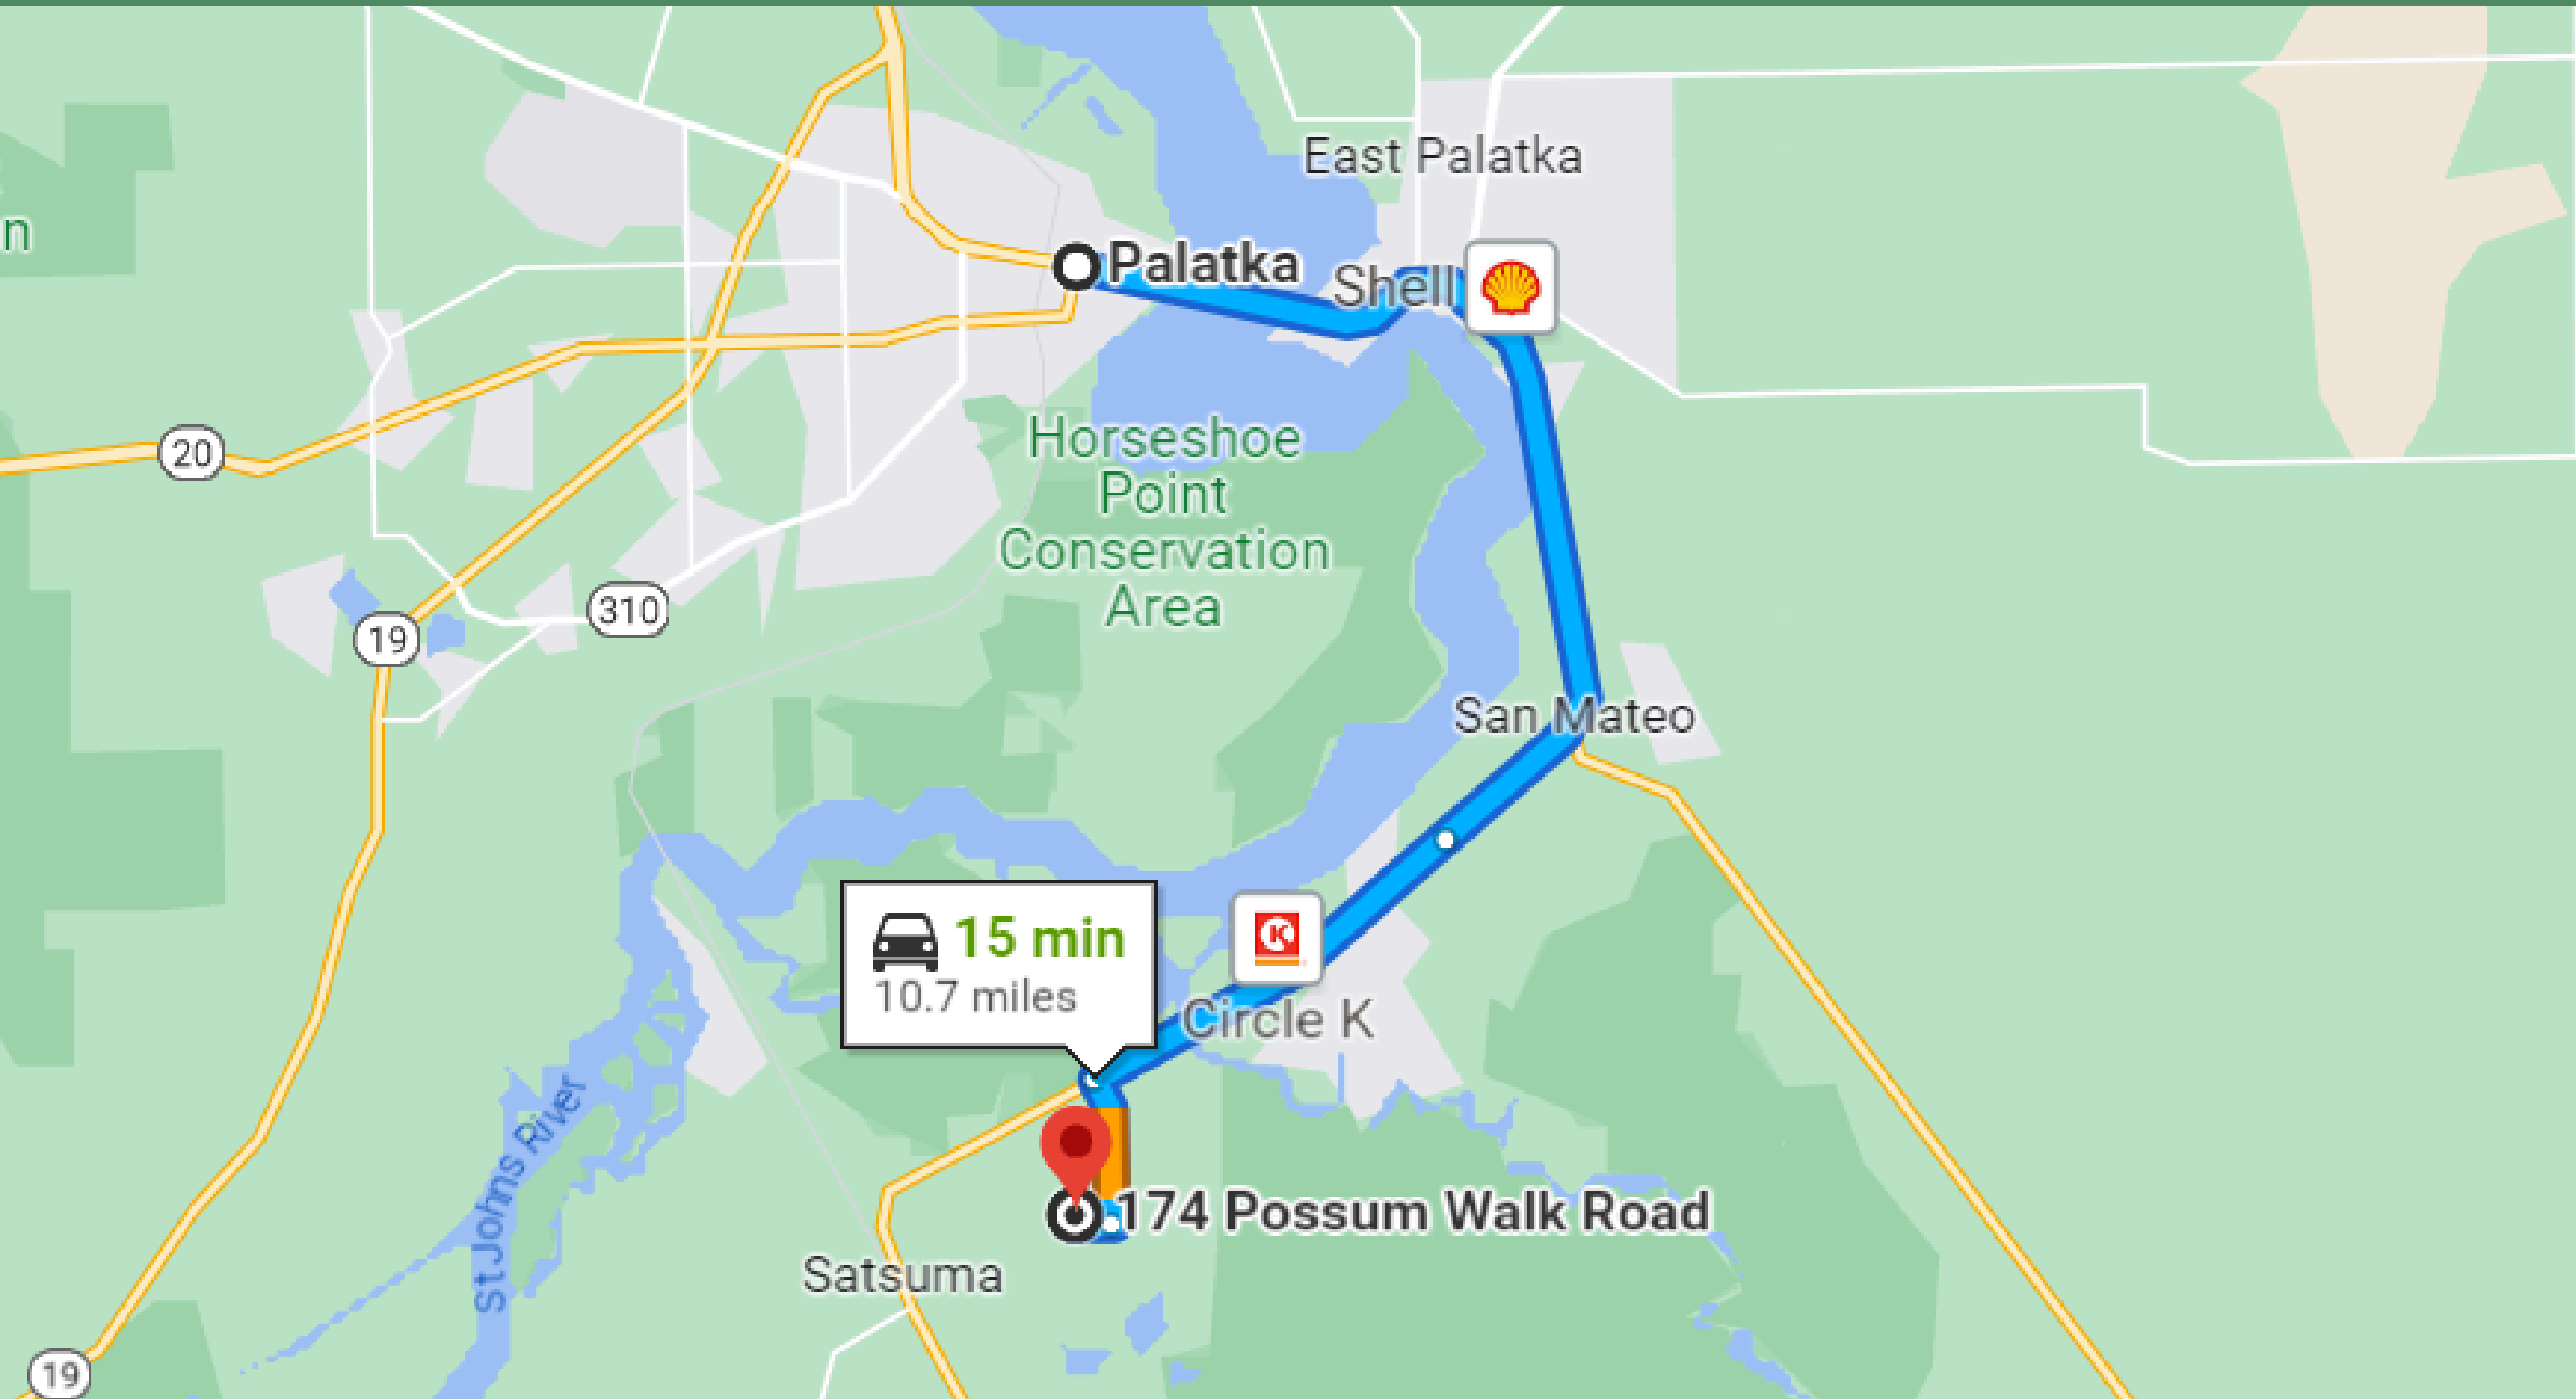

# 1.5 HRS DRIVE TO ORLANDO

# 15-MINUTE DRIVE TO PALATKA TOWN

# 1 HR DRIVE TO ST. AUGUSTINE BEACH

# 1 HR DRIVE TO JACKSONVILLE