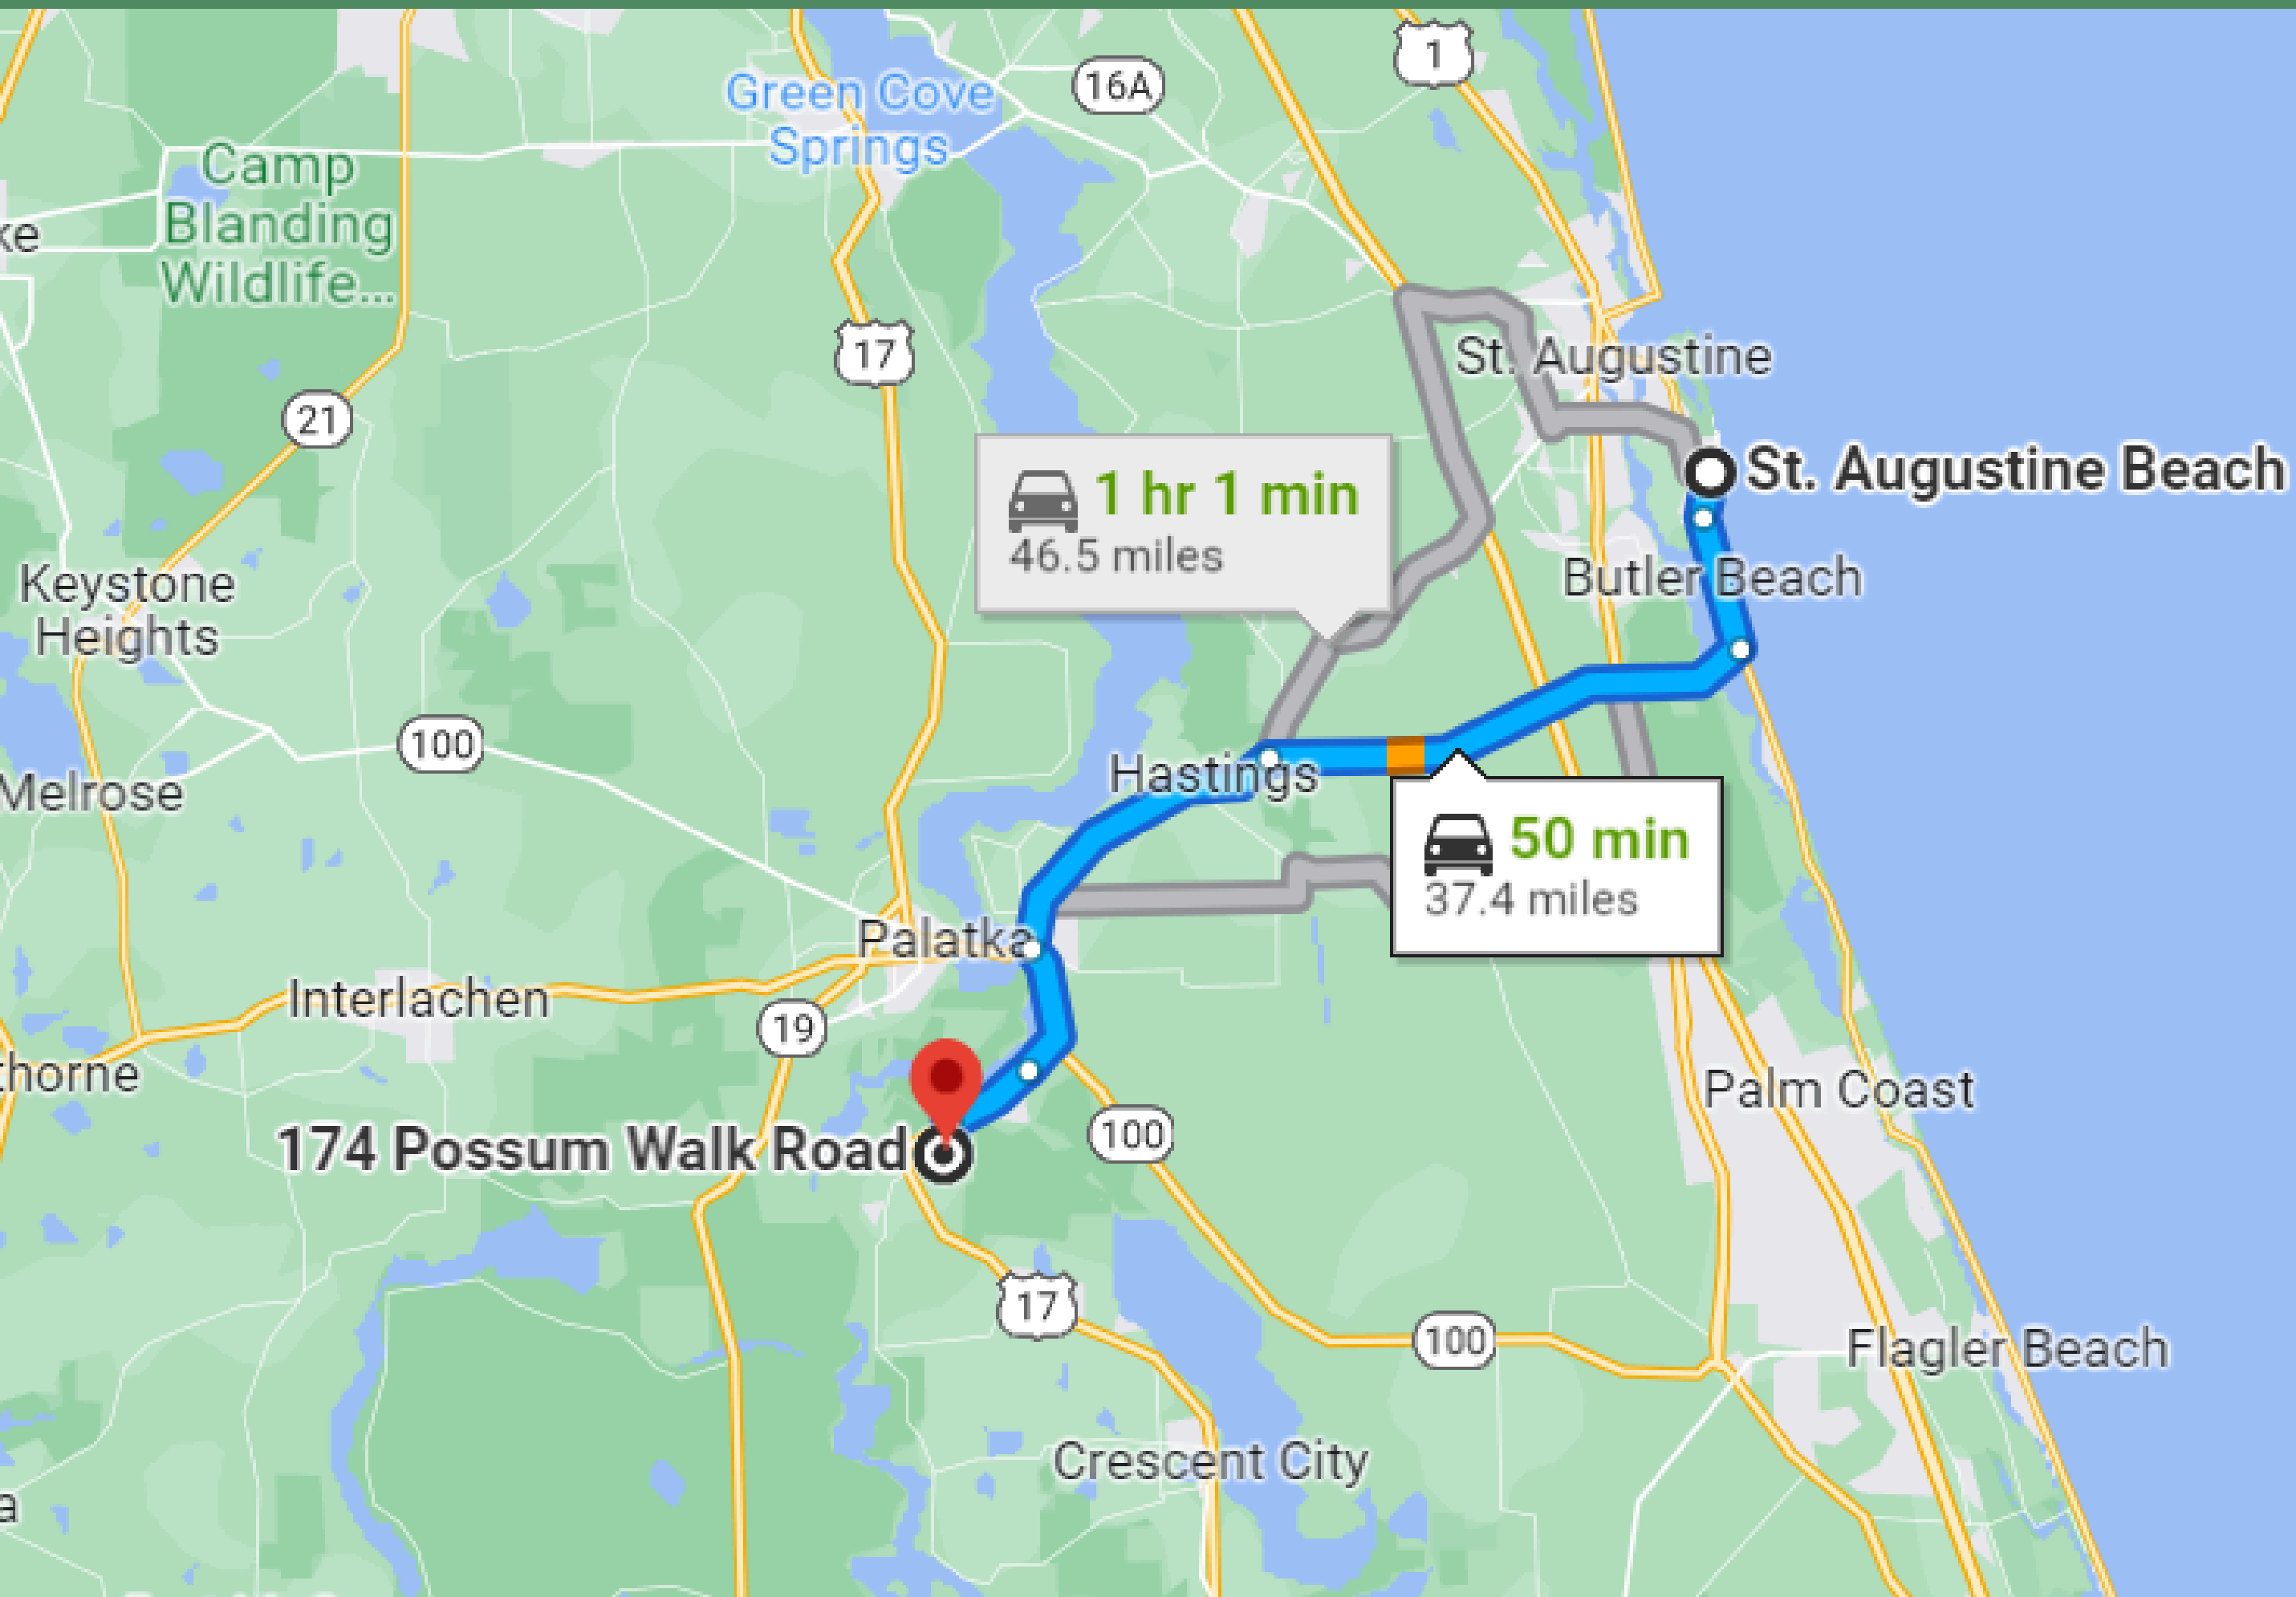

# 1.5 HRS DRIVE TO ORLANDO

# 15-MINUTE DRIVE TO PALATKA TOWN

# 1 HR DRIVE TO ST. AUGUSTINE BEACH

# 1 HR DRIVE TO JACKSONVILLE