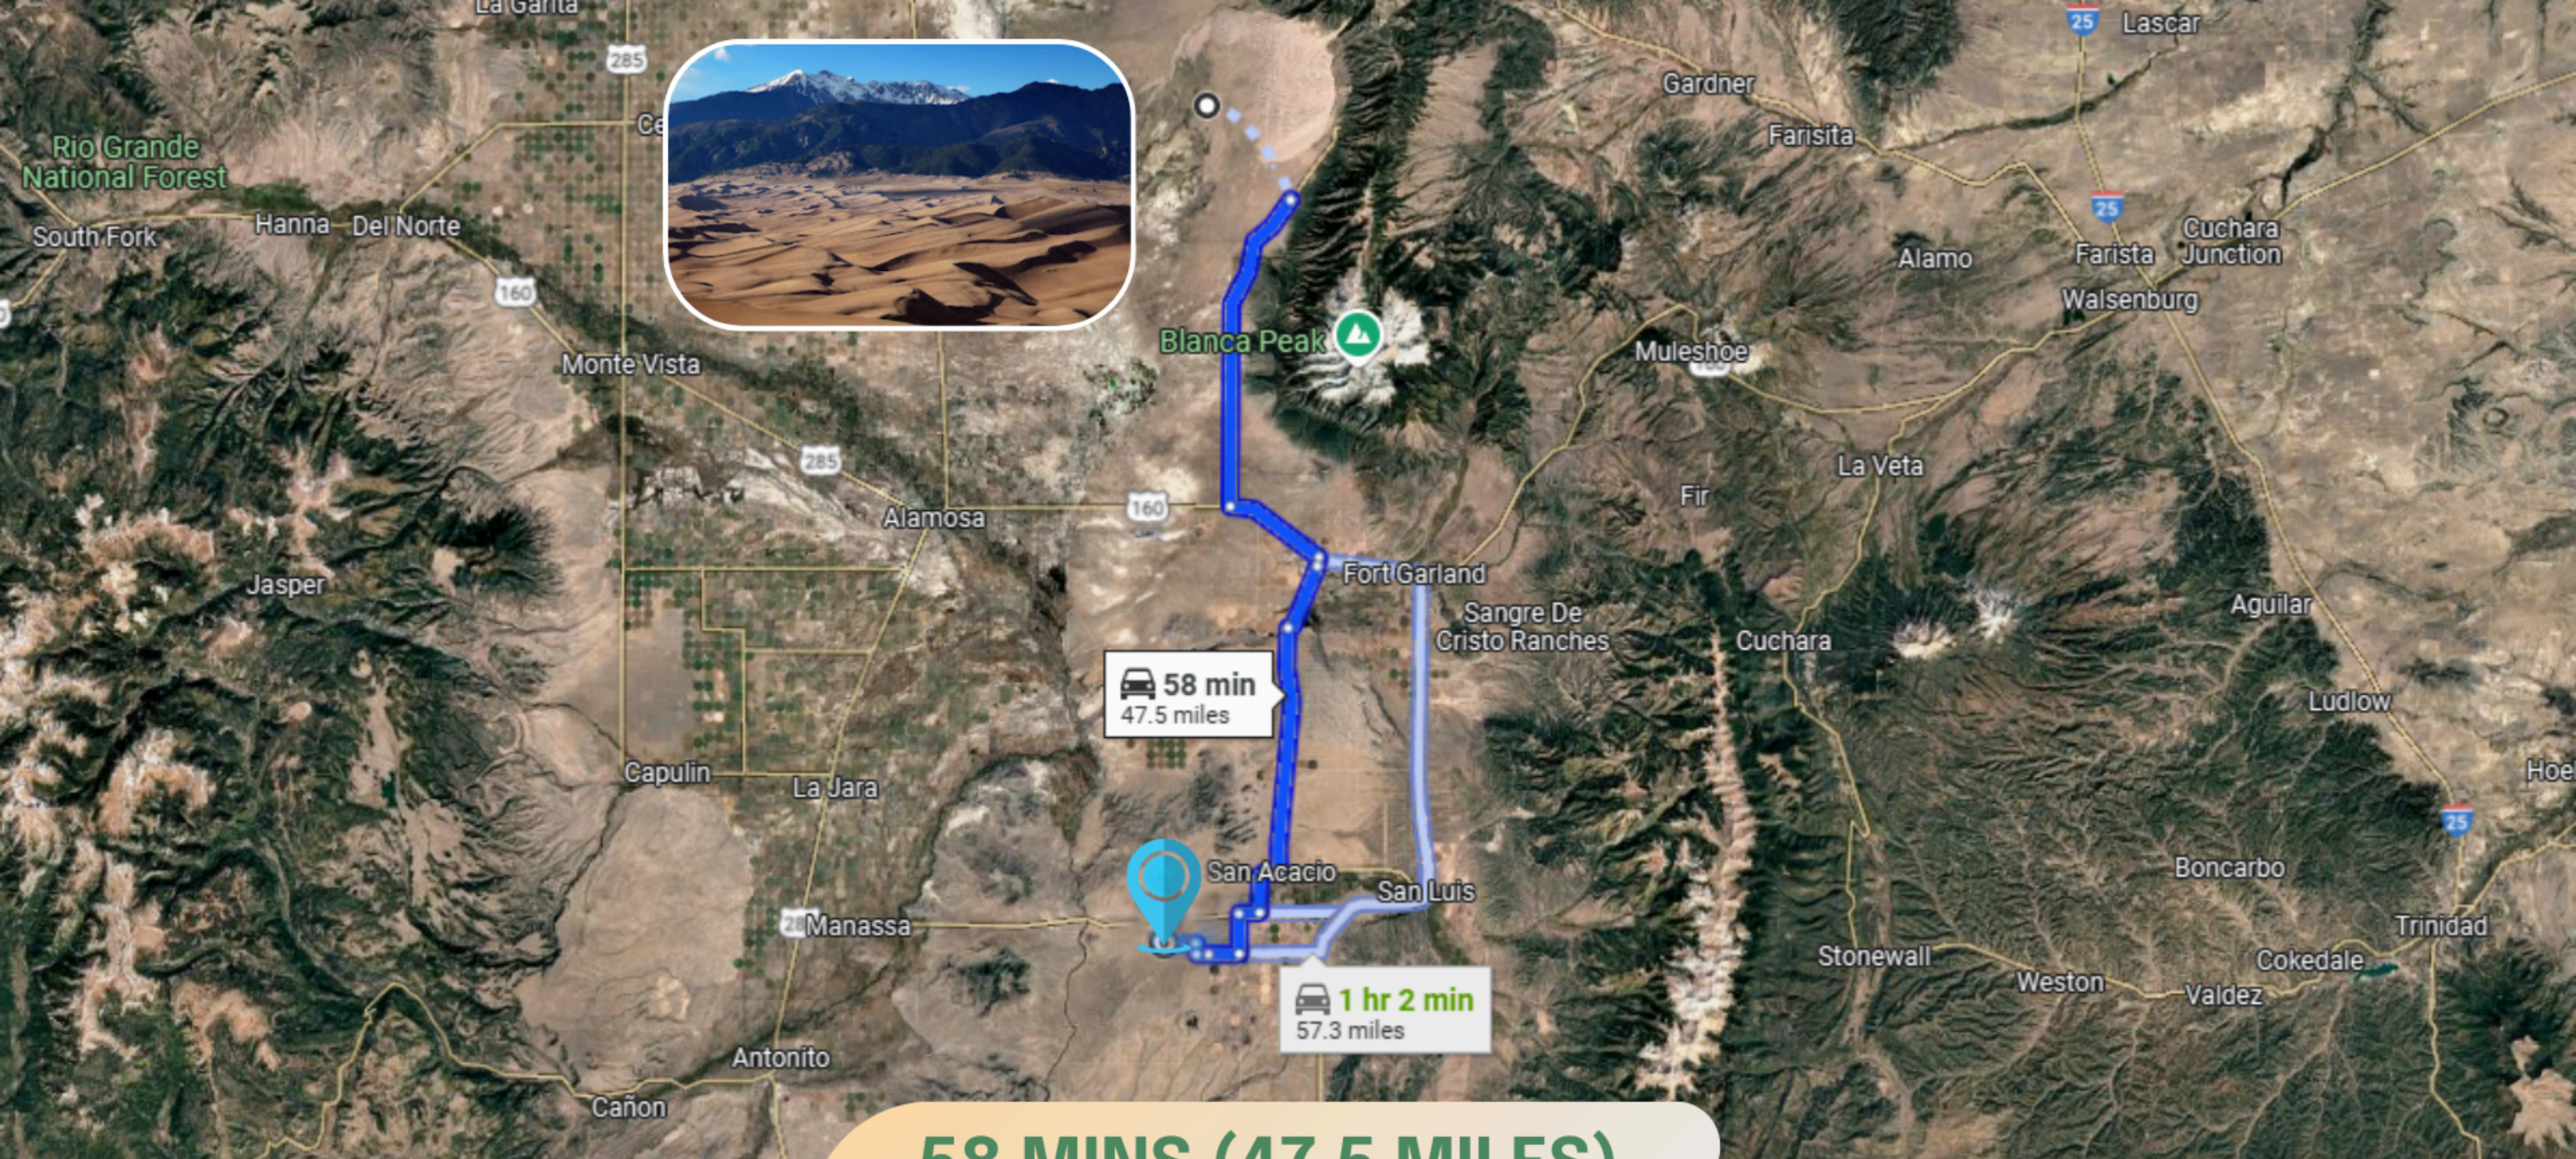

Averages 4 inches of snow a year

53 MIN (42.9 MILES)

THIS PROPERTY IS 53 MIN (42.9 MILES) TO WALMART SUPERCENTER IN ALAMOSA, CO.

Capulin

San Luis Valley Health
Conejos County Hospital

La Jara

47 min
30.2 miles

38 min
22 miles

Sanford

Lasauses

Bountiful

San Acacio

285
Romeo

Manassa

33 min
26 miles

Los Cerritos

Sanchez
Stabilization Park
Recently viewed

33 MIN (26 MILES)

THIS PROPERTY IS 33 MIN (26 MILES) TO SAN LUIS VALLEY HEALTH CONEJOS COUNTY HOSPITAL IN LA JARA, CO.

Mogote

58 min
47.5 miles

1 hr 2 min
57.3 miles

58 MINS (47.5 MILES)

THIS PROPERTY IS 58 MINS (47.5 MILES) TO GREAT SAND DUNES NATIONAL PARK AND PRESERVE IN DUNCAN, CO.

NEARBY AIRPORTS

Denver International Airport

A photograph of two men shaking hands in a field at sunset. The man on the left is wearing a light-colored vest over a blue shirt and has a backpack. The man on the right is wearing a plaid shirt over a white t-shirt, glasses, and a watch, and is holding a tablet. The background is a field of yellow flowers under a warm, golden sky.