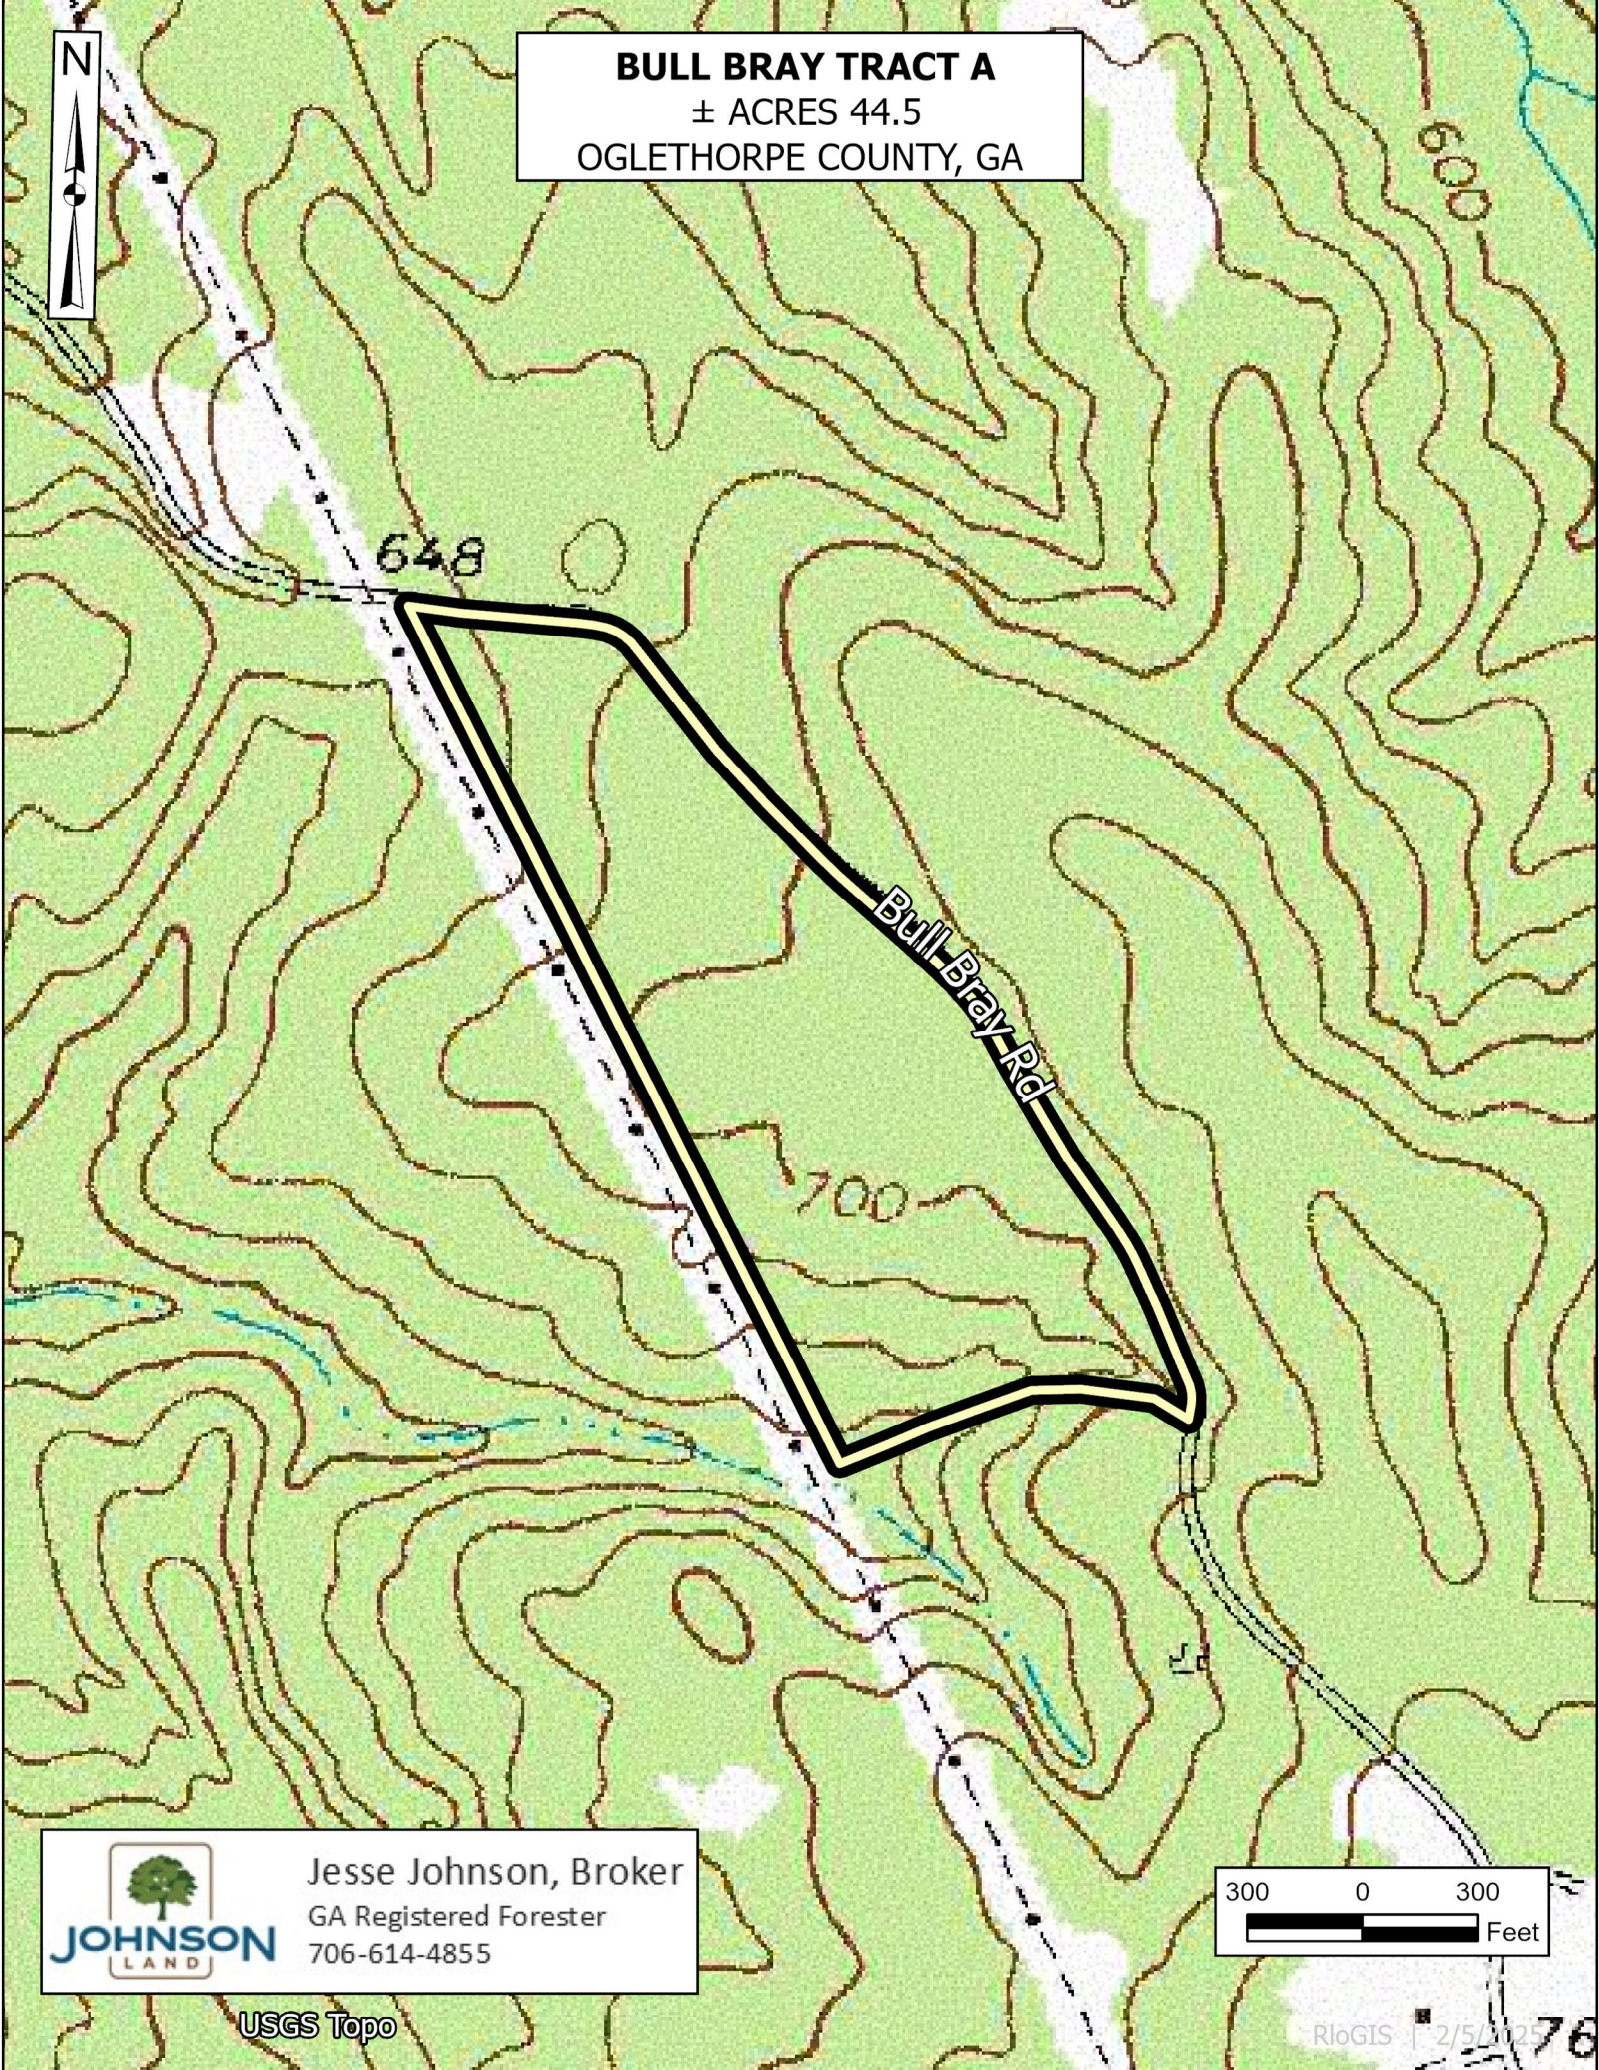

BULL BRAY TRACT A
± ACRES 44.5
OGLETHORPE COUNTY, GA

 **JOHNSON**
LAND

Jesse Johnson, Broker
GA Registered Forester
706-614-4855

USGS Topo