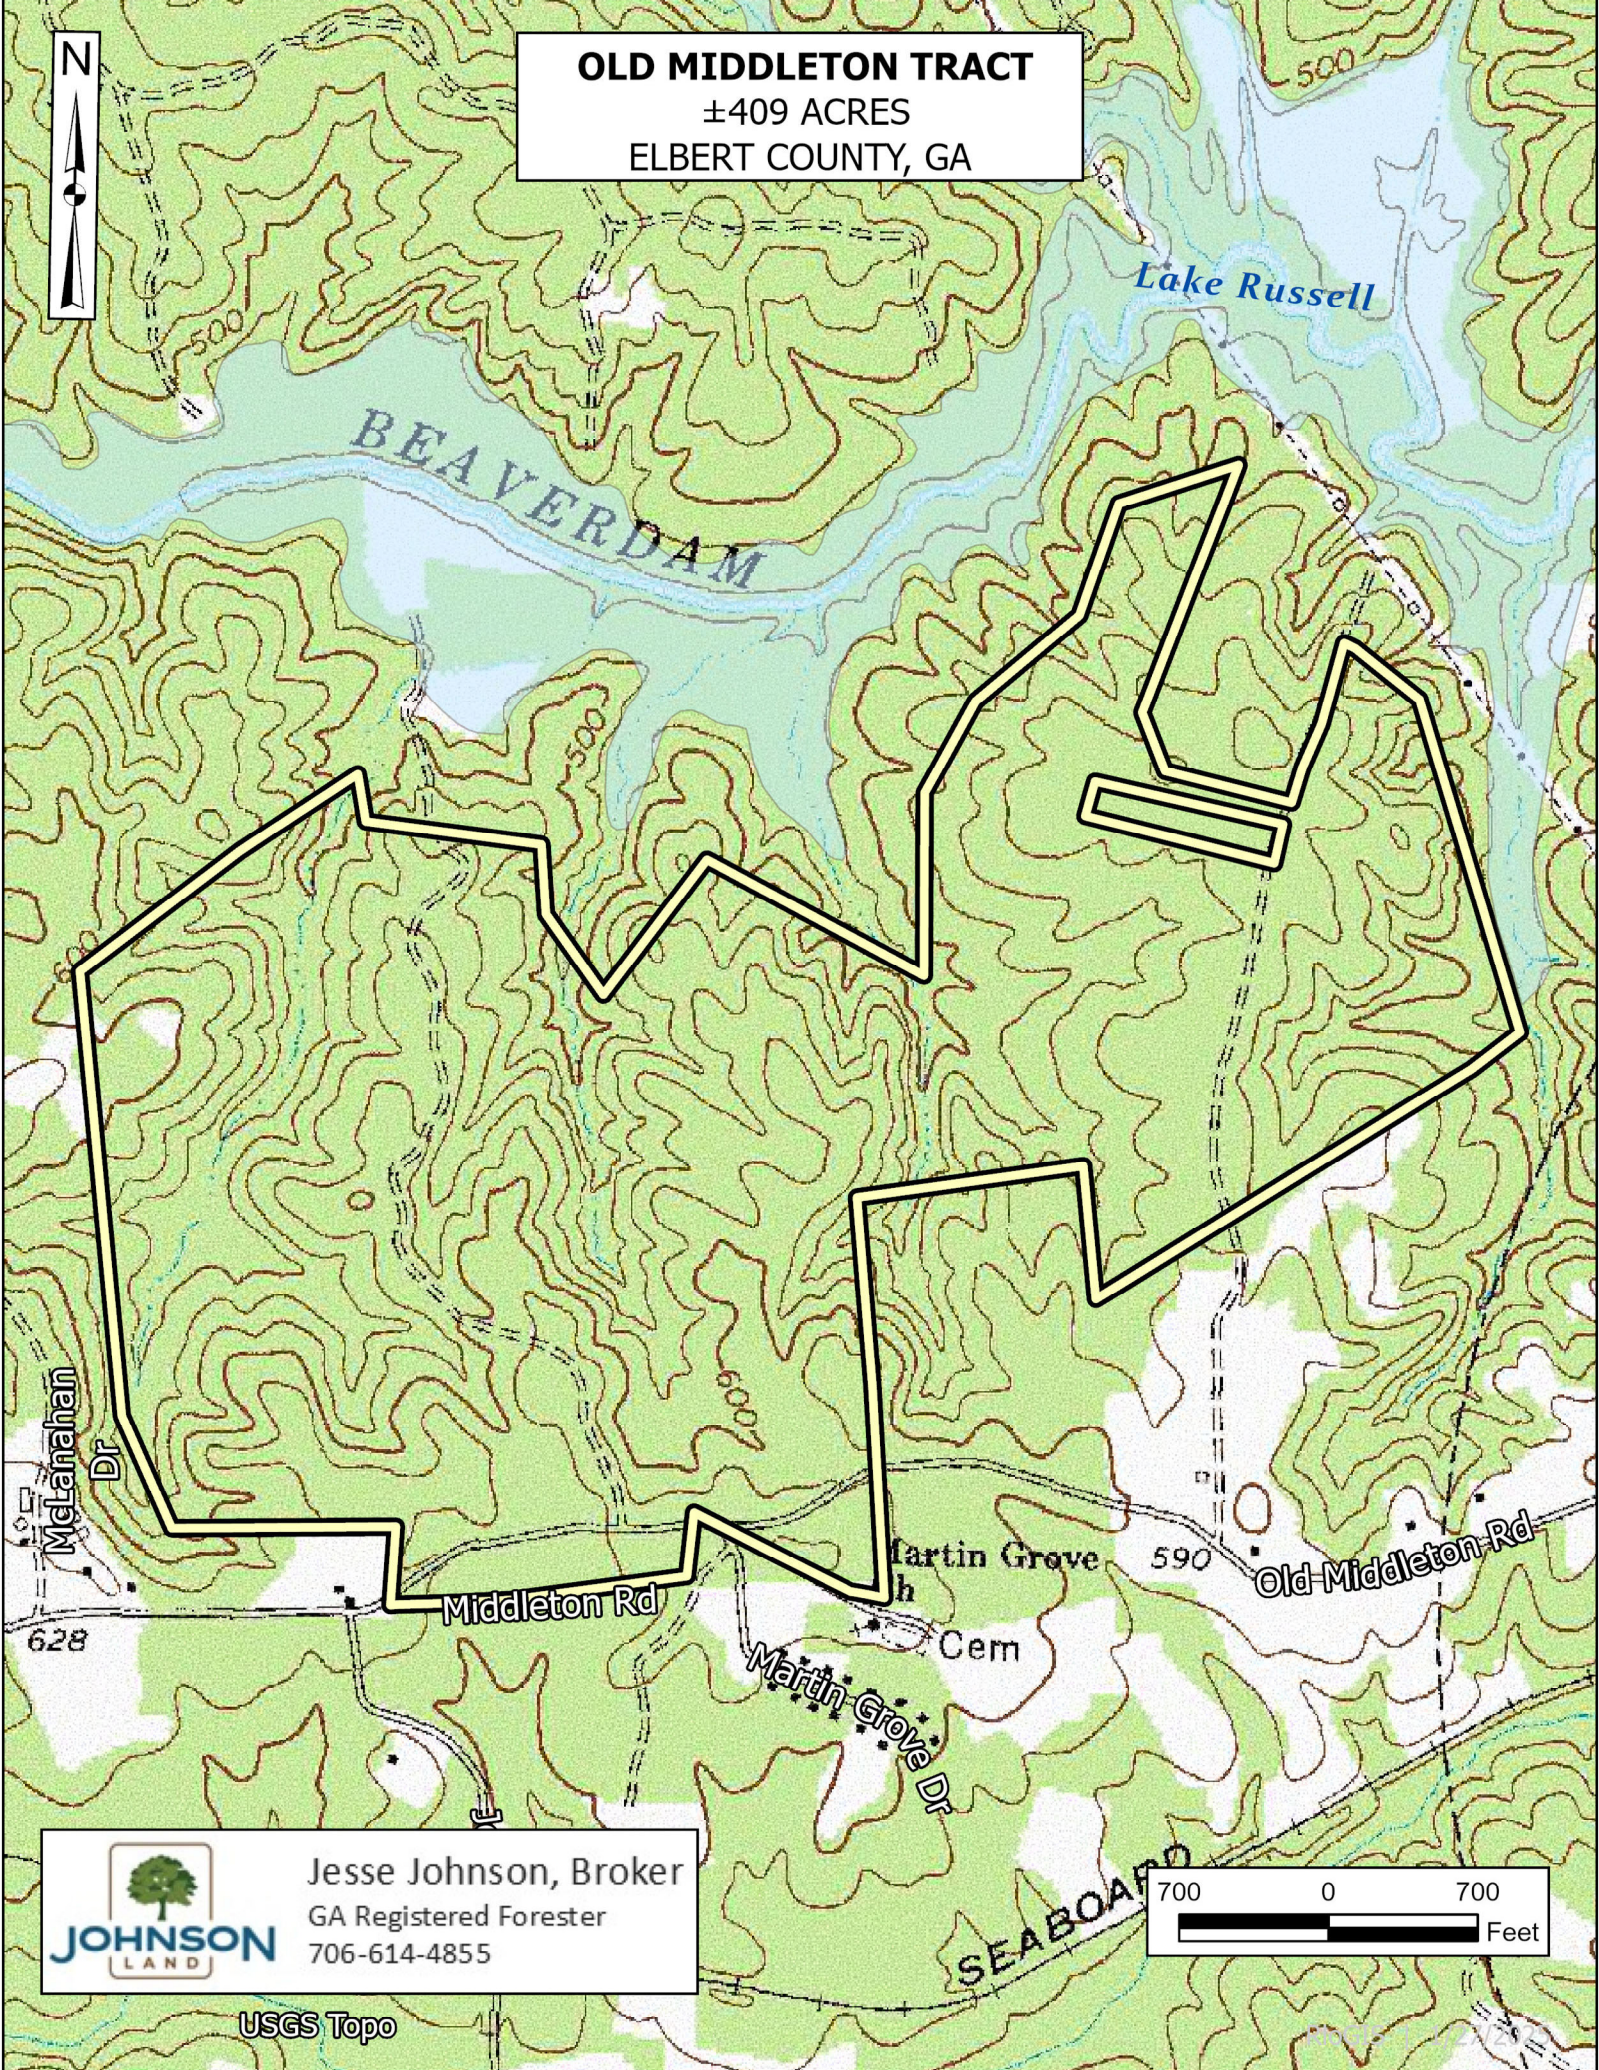

OLD MIDDLETON TRACT
±409 ACRES
ELBERT COUNTY, GA

Jesse Johnson, Broker
GA Registered Forester
706-614-4855

USGS Topo