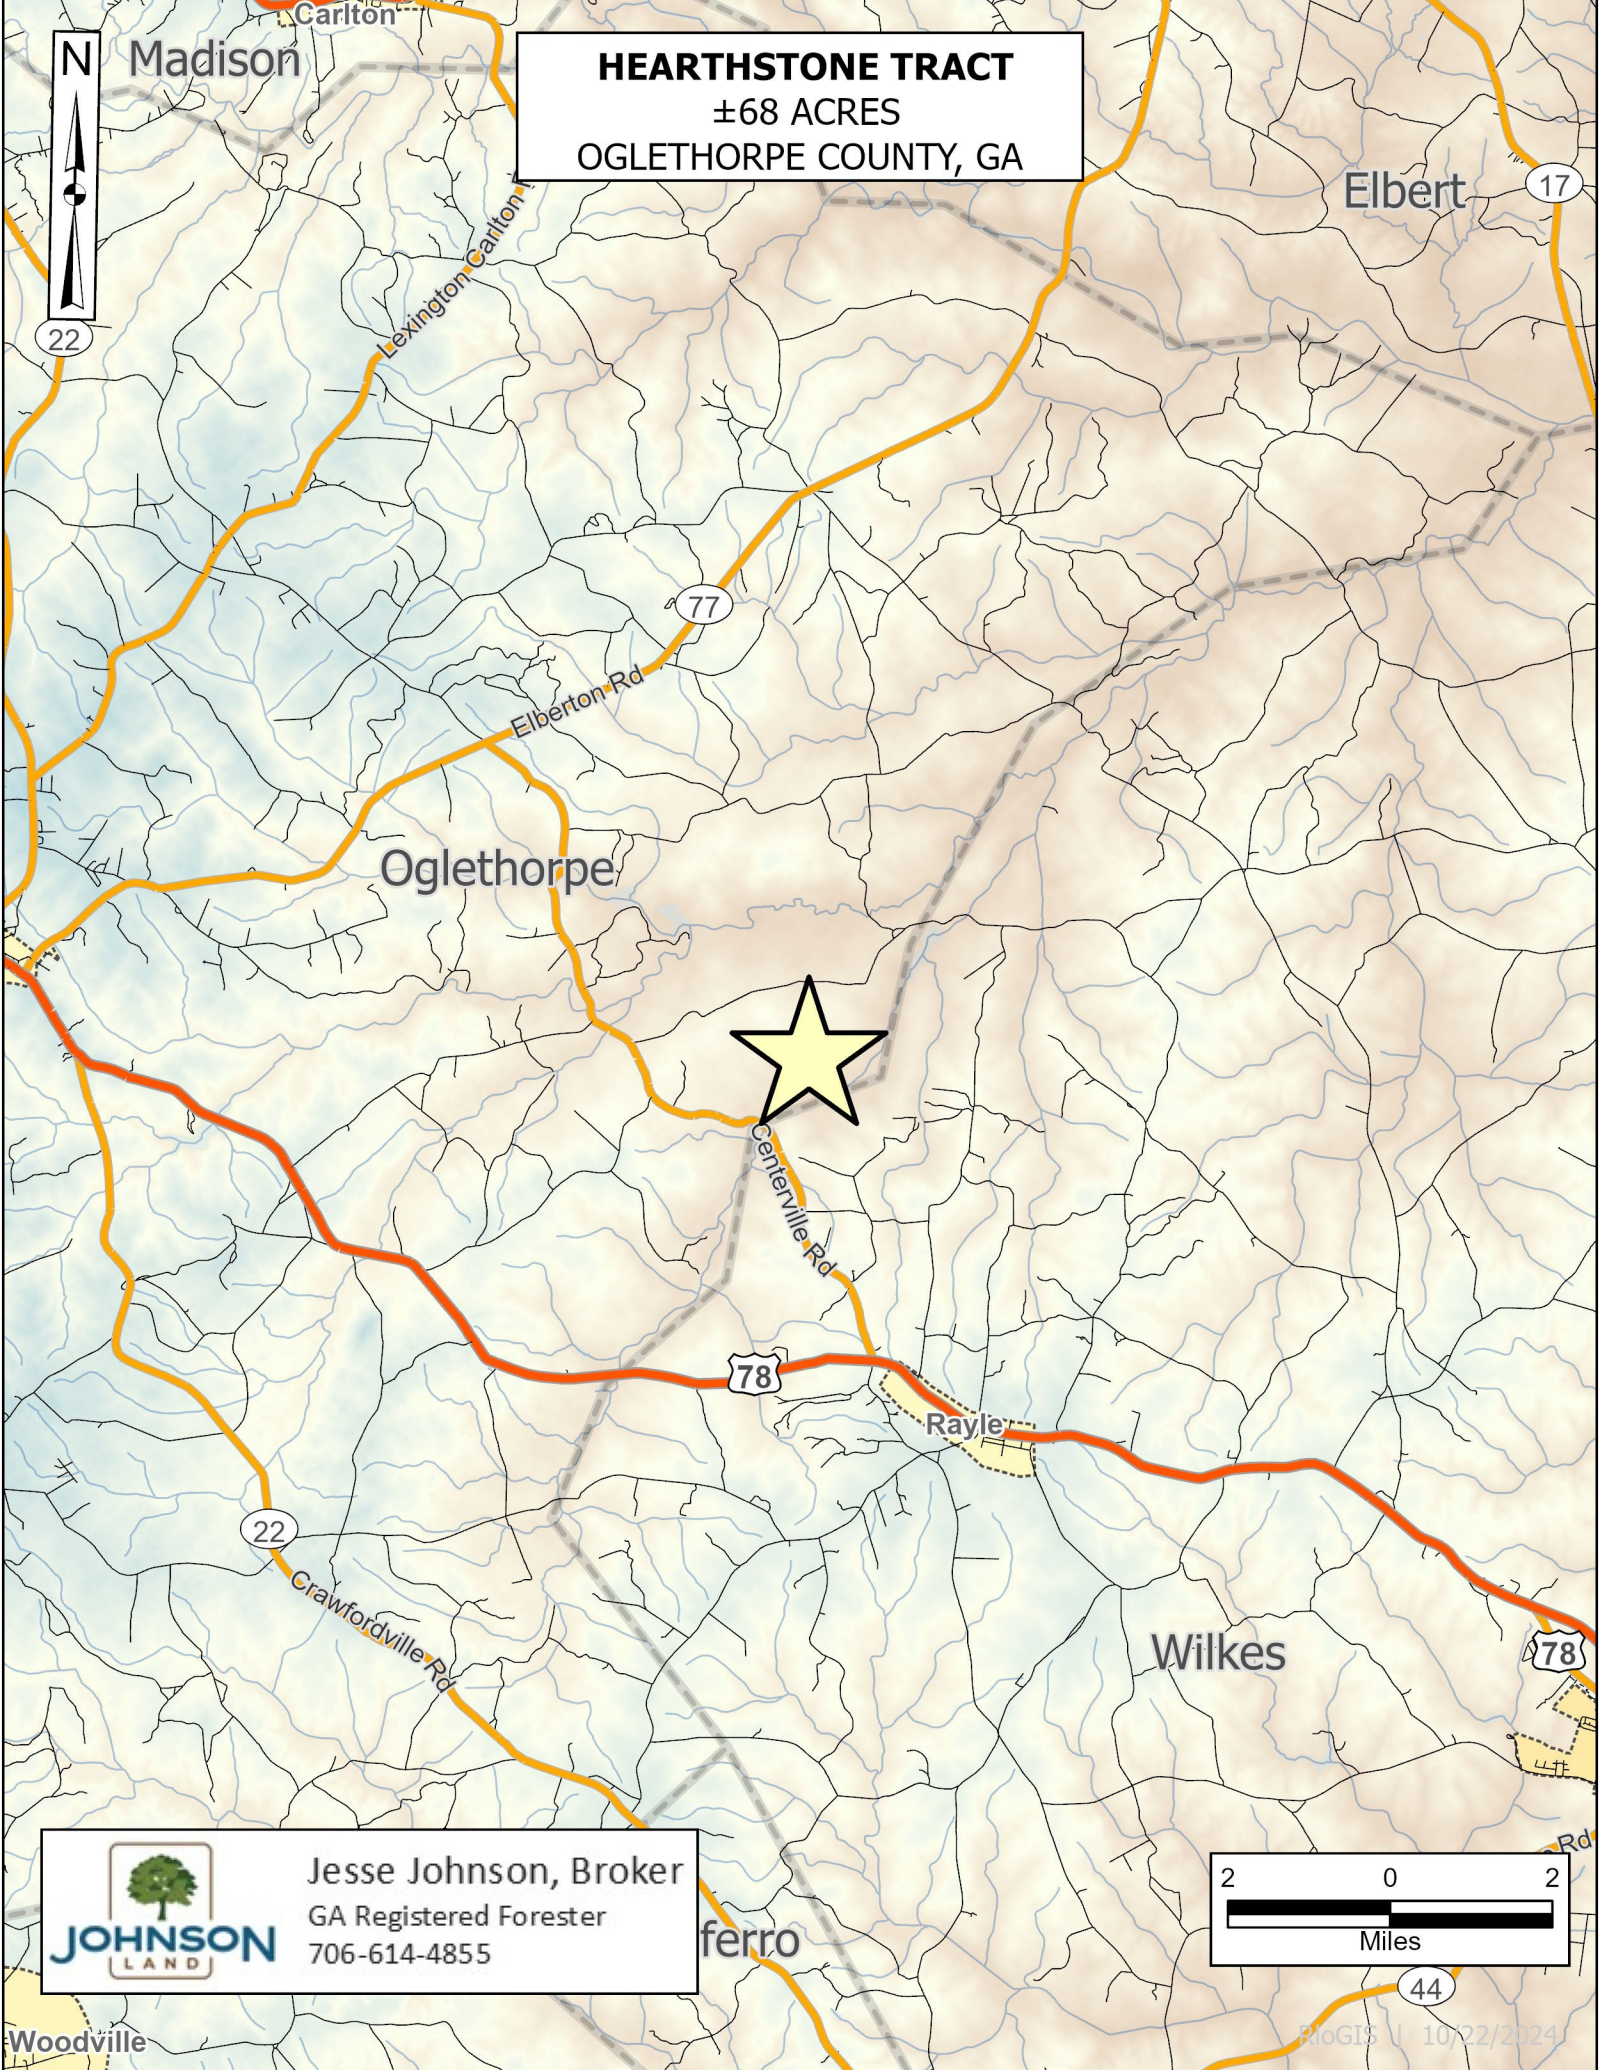

**HEARTHSTONE TRACT**  
±68 ACRES  
OGLETHORPE COUNTY, GA

**JOHNSON**  
LAND

Jesse Johnson, Broker  
GA Registered Forester  
706-614-4855