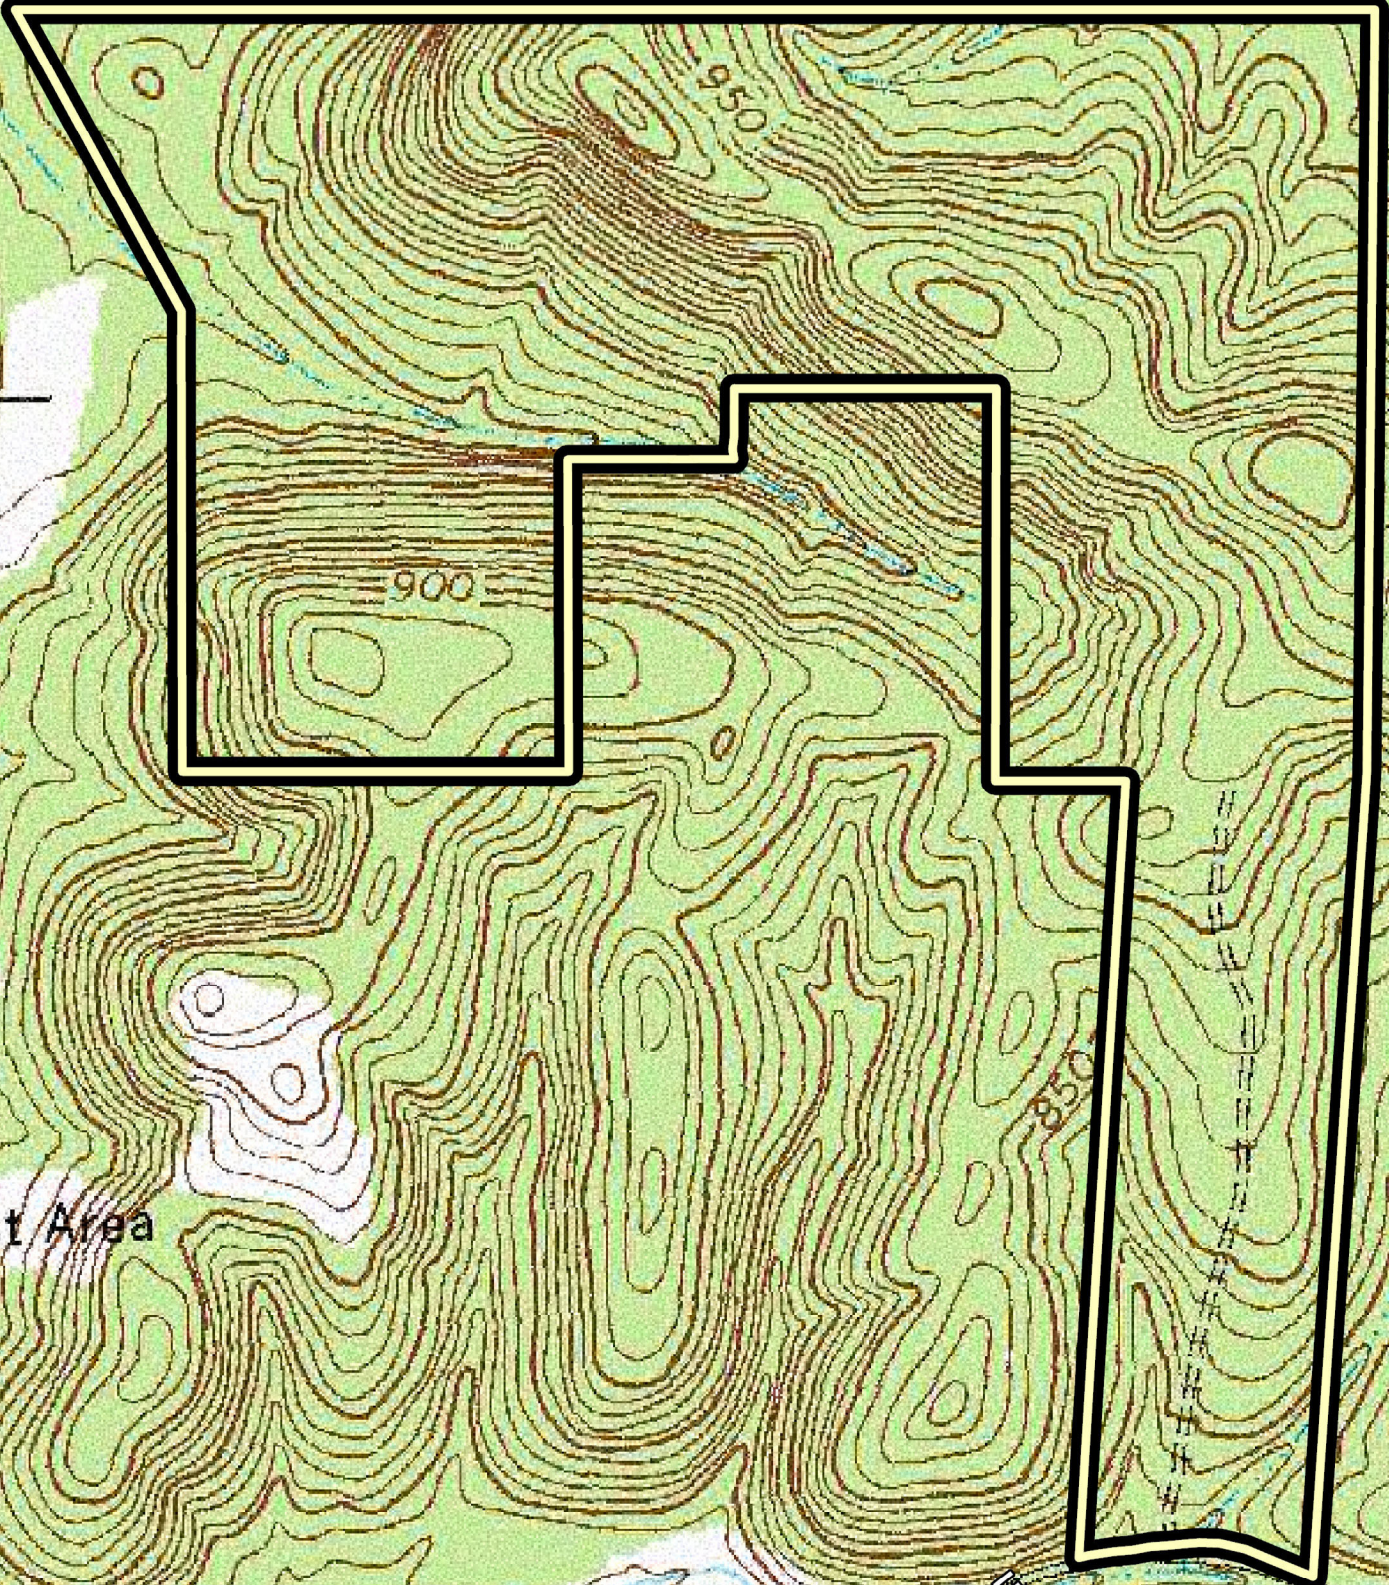

TRIMBLE HOLLOW TRACT
±262 ACRES
GORDON COUNTY, GA

Rest Area

Trimble Hollow Rd SE

JOHNSON
LAND

Todd Anderson
678-953-0674

USGS Topo