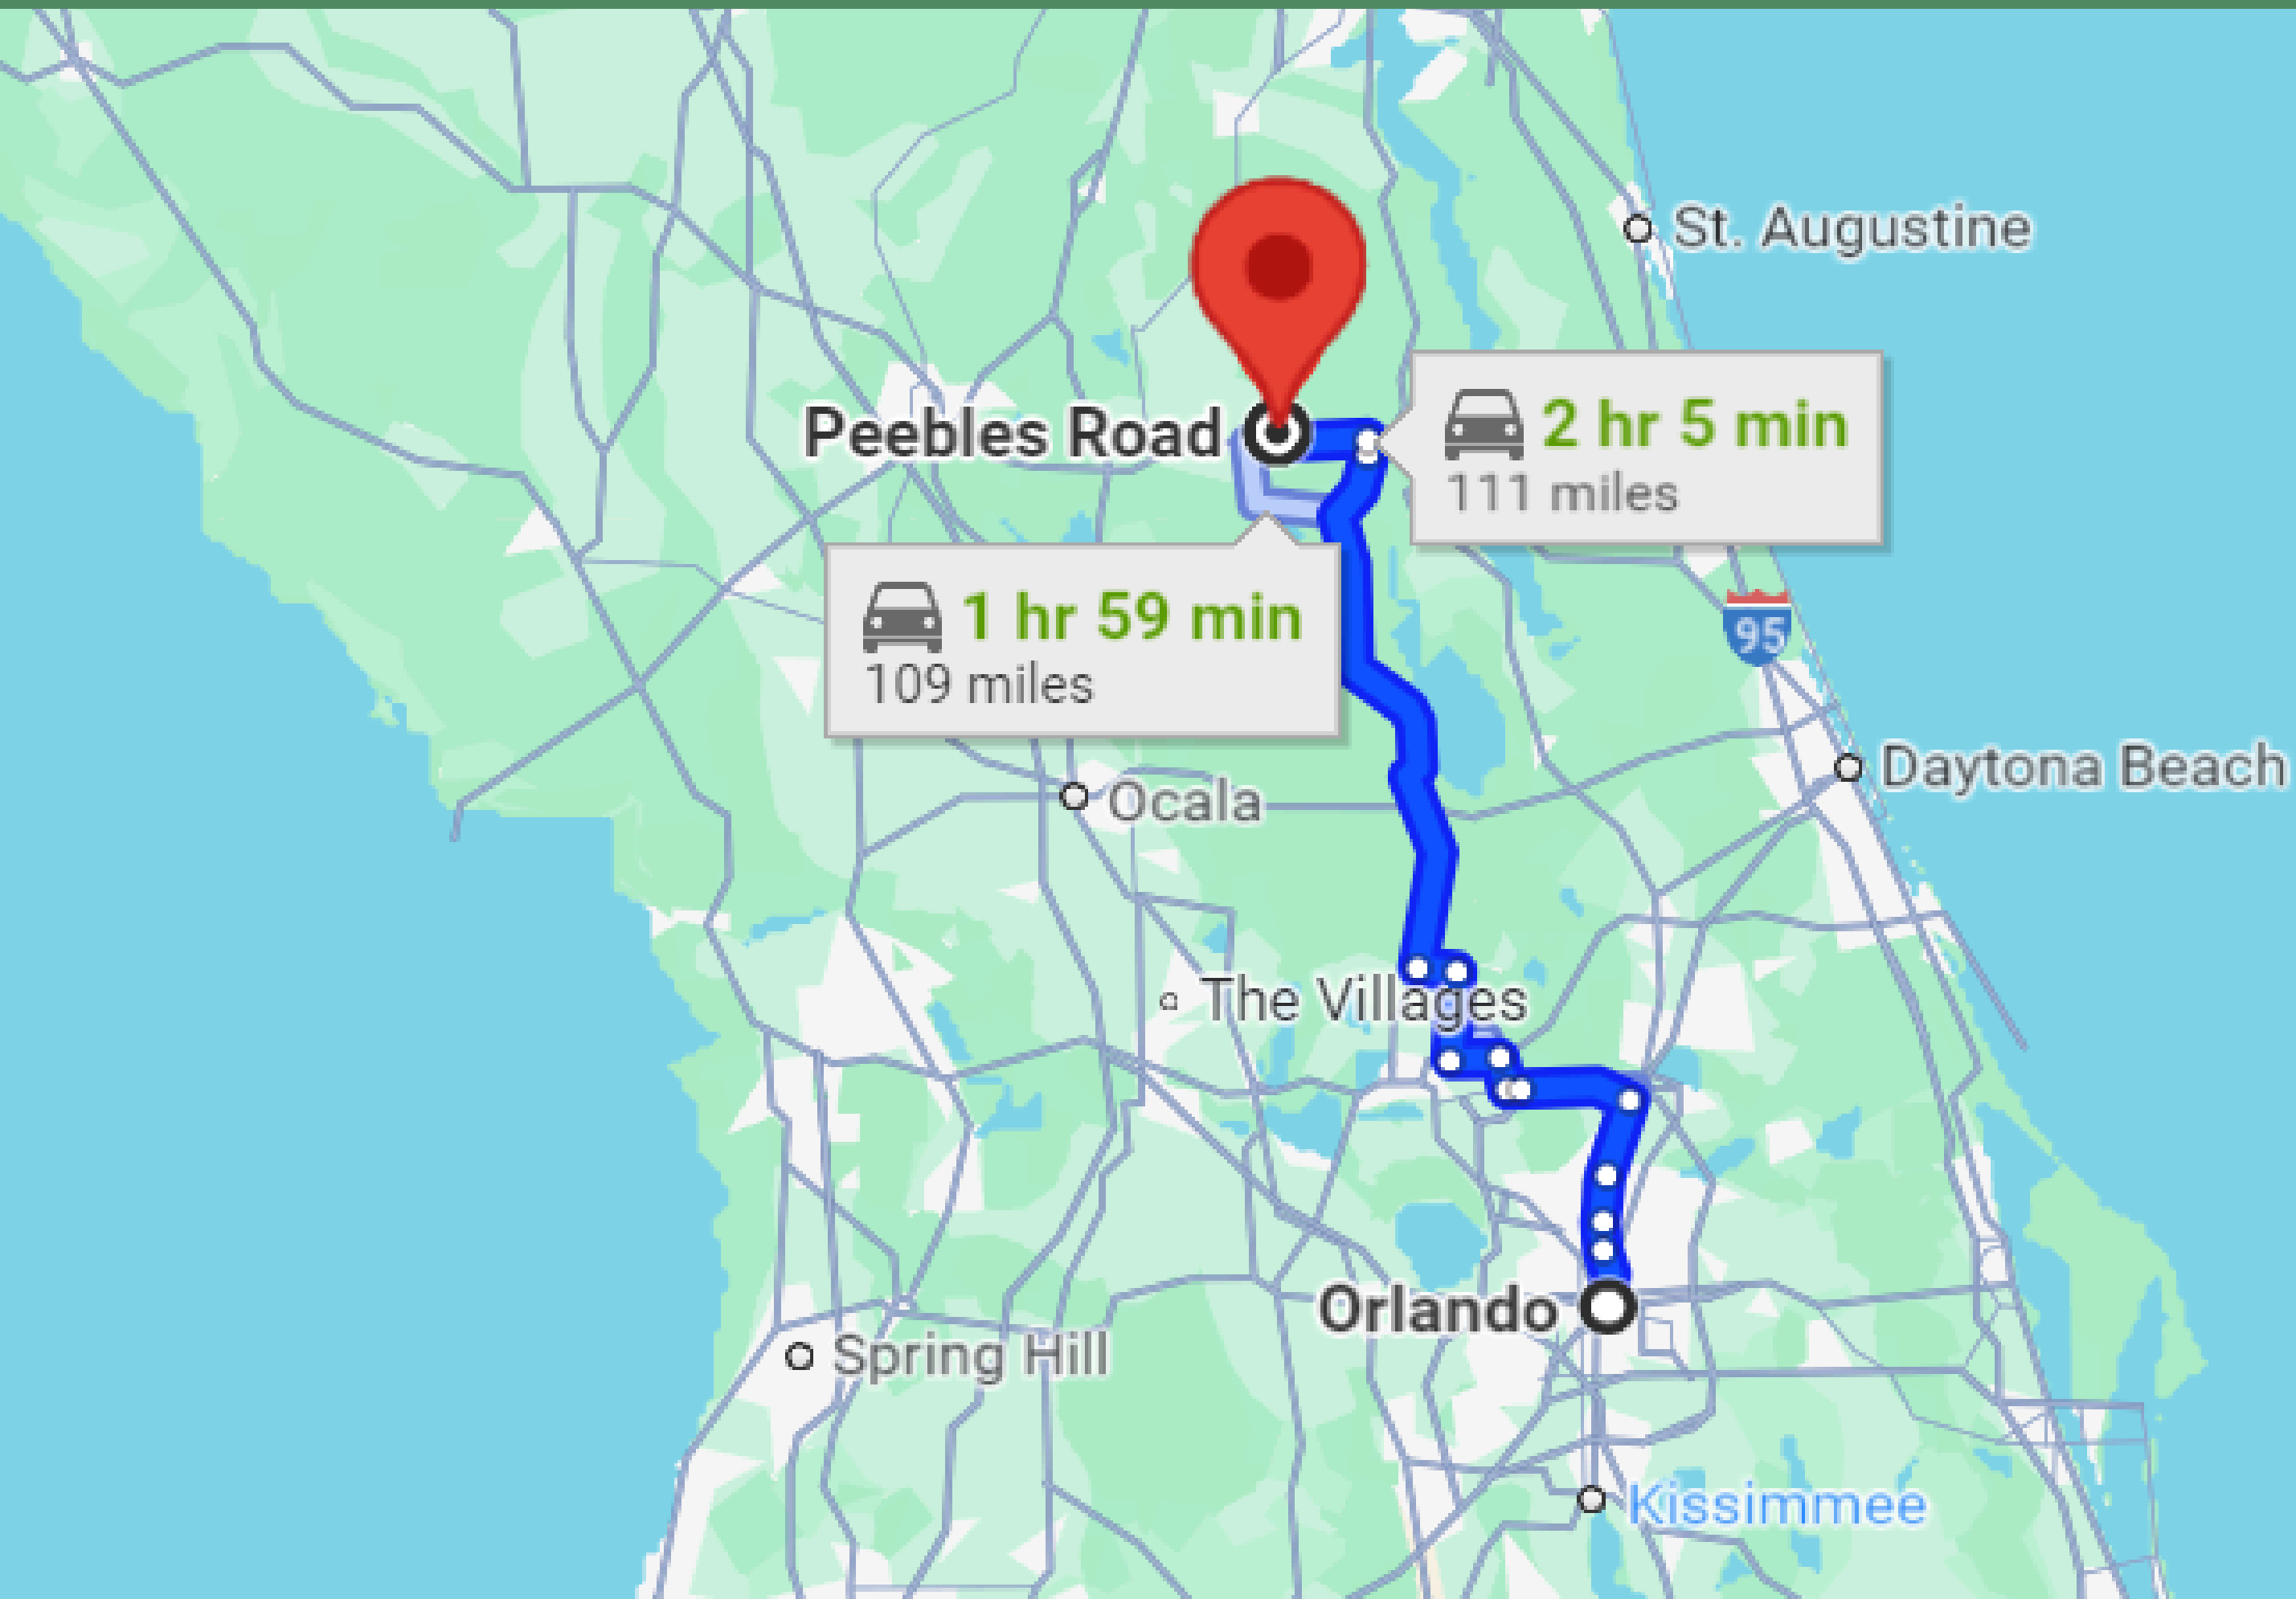

2 HRS DRIVE TO ORLANDO

10 MINUTES DRIVE TO INTERLACHEN TOWN

Interlachen

Circle K

Mannville

Peebles Road

Hollister

State Rd

 **10 min**
4.5 miles

20

22-MINUTE DRIVE TO PALATKA TOWN

1 HR DRIVE TO ST. AUGUSTINE BEACH

1.5 HR DRIVE TO JACKSONVILLE