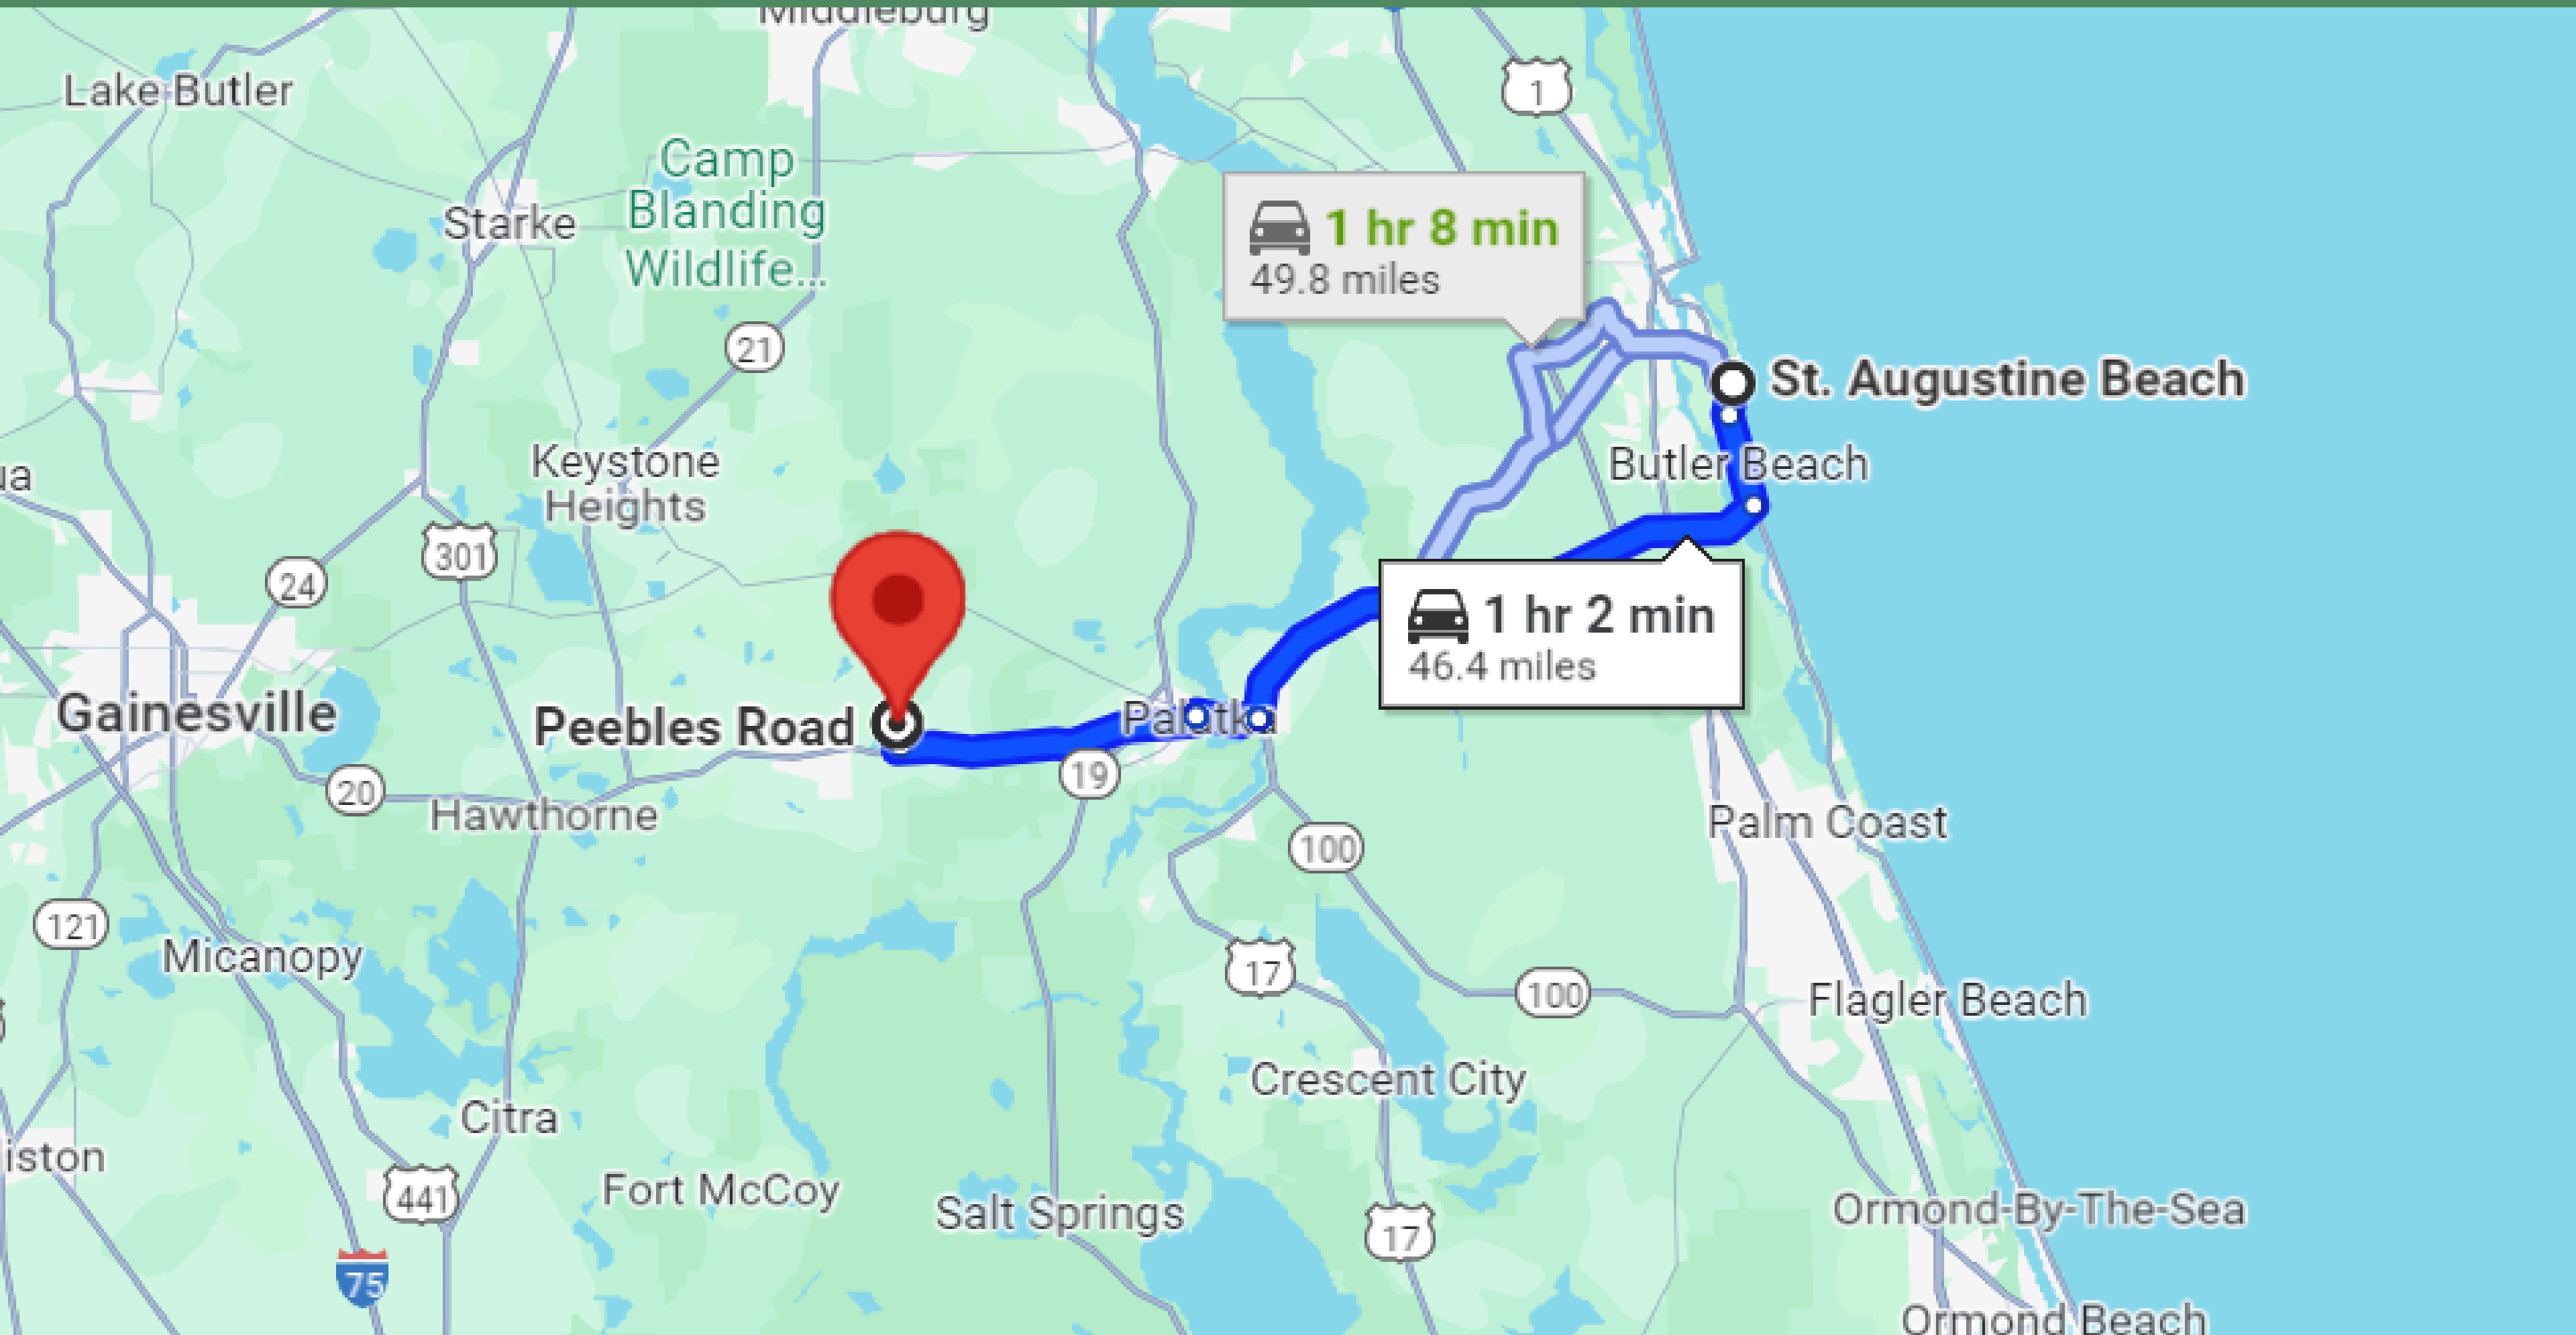

2 HRS DRIVE TO ORLANDO

10 MINUTES DRIVE TO INTERLACHEN TOWN

Interlachen

Circle K

Mannville

Peebles Road

Hollister

State Rd

 **10 min**
4.5 miles

20

22-MINUTE DRIVE TO PALATKA TOWN

1 HR DRIVE TO ST. AUGUSTINE BEACH

1.5 HR DRIVE TO JACKSONVILLE