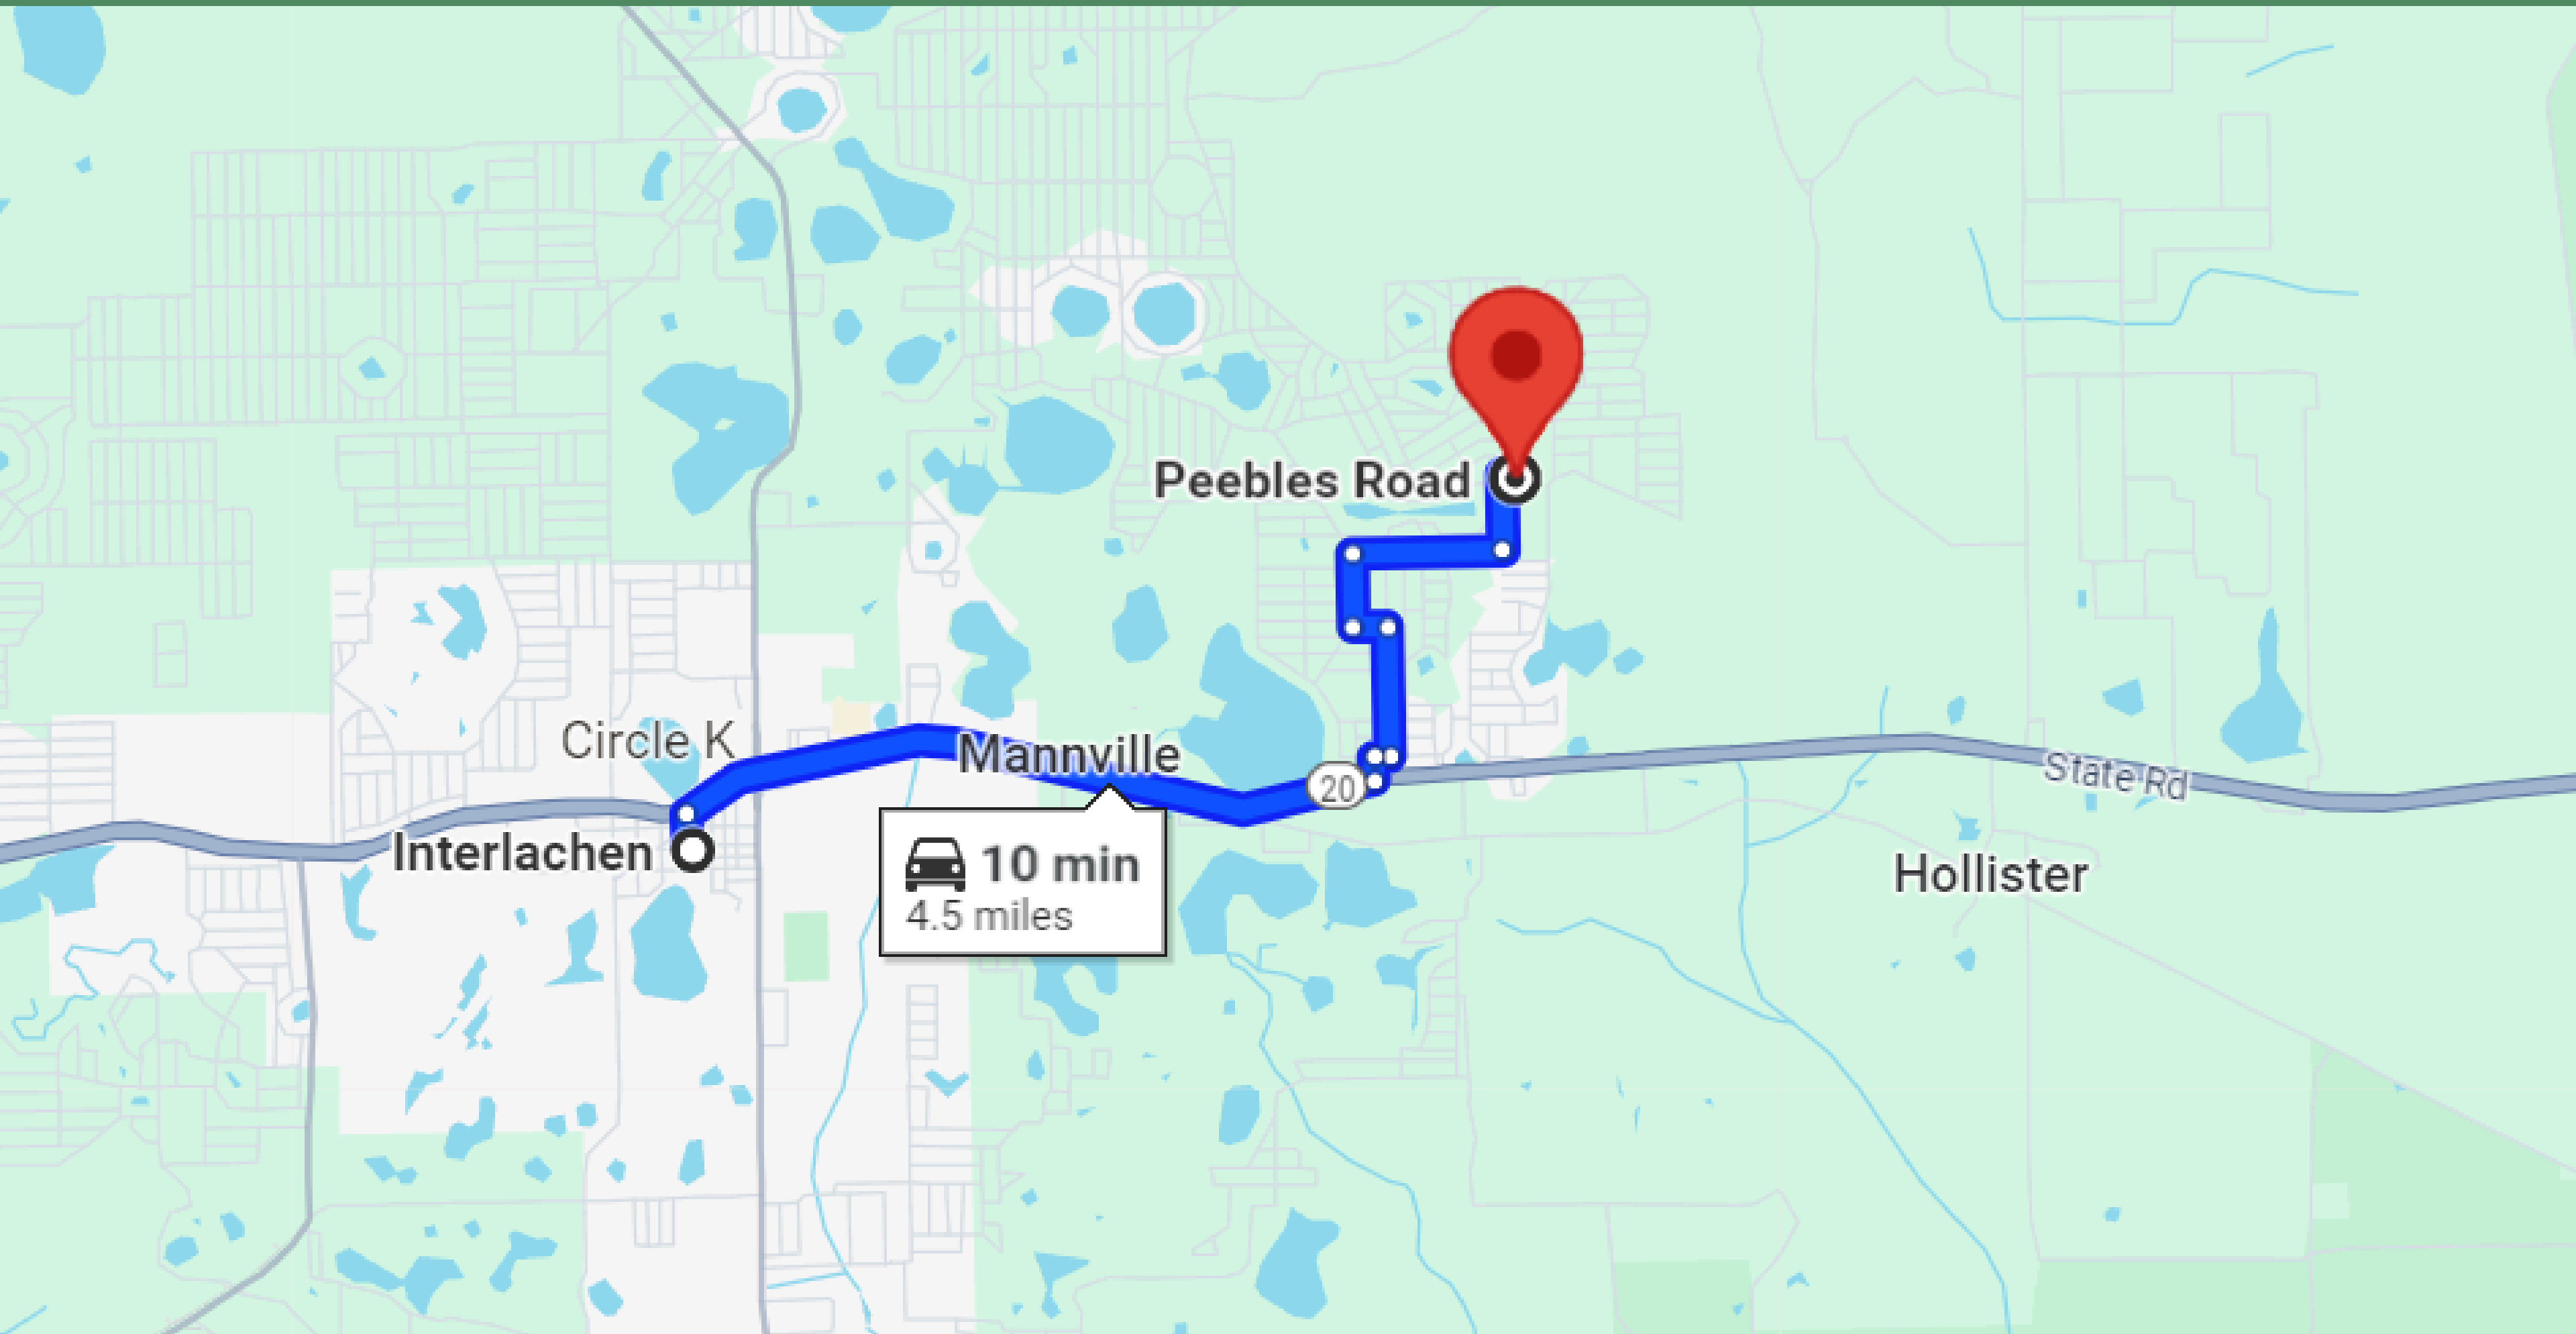

2 HRS DRIVE TO ORLANDO

10 MINUTES DRIVE TO INTERLACHEN TOWN

Interlachen

Circle K

Mannville

Peebles Road

Hollister

State Rd

 **10 min**
4.5 miles

20

22-MINUTE DRIVE TO PALATKA TOWN

1 HR DRIVE TO ST. AUGUSTINE BEACH

1.5 HR DRIVE TO JACKSONVILLE