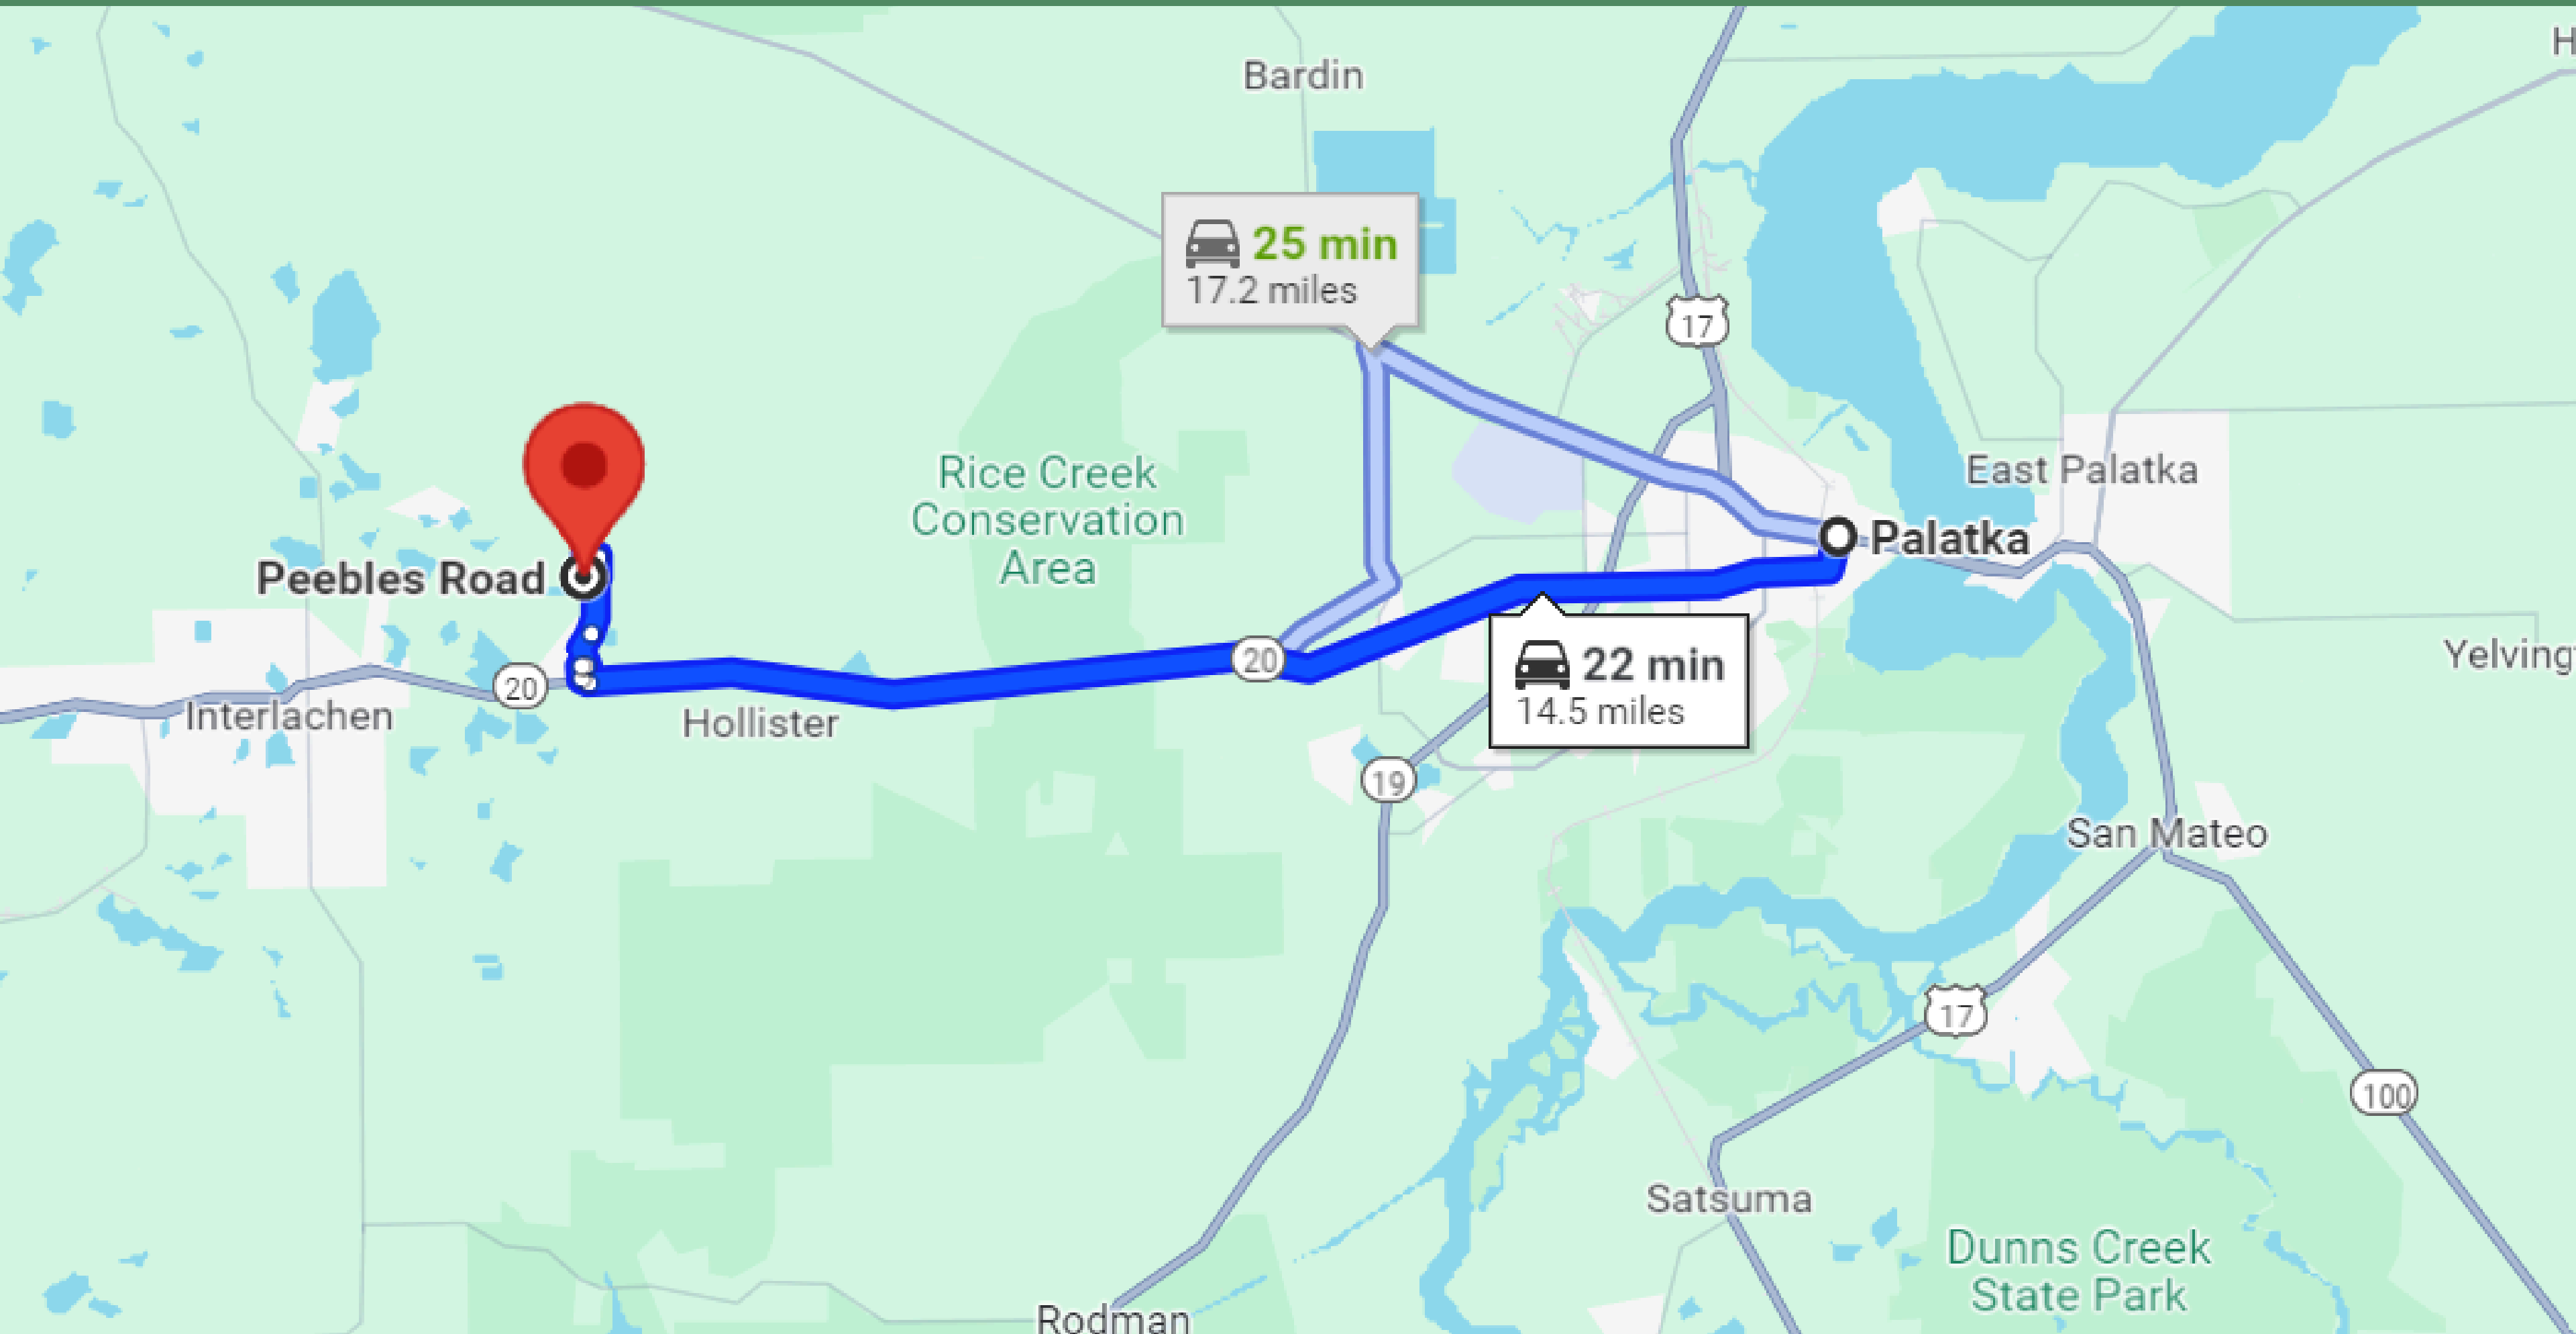

2 HRS DRIVE TO ORLANDO

10 MINUTES DRIVE TO INTERLACHEN TOWN

Interlachen

Circle K

Mannville

Peebles Road

Hollister

State Rd

 **10 min**
4.5 miles

20

22-MINUTE DRIVE TO PALATKA TOWN

1 HR DRIVE TO ST. AUGUSTINE BEACH

1.5 HR DRIVE TO JACKSONVILLE