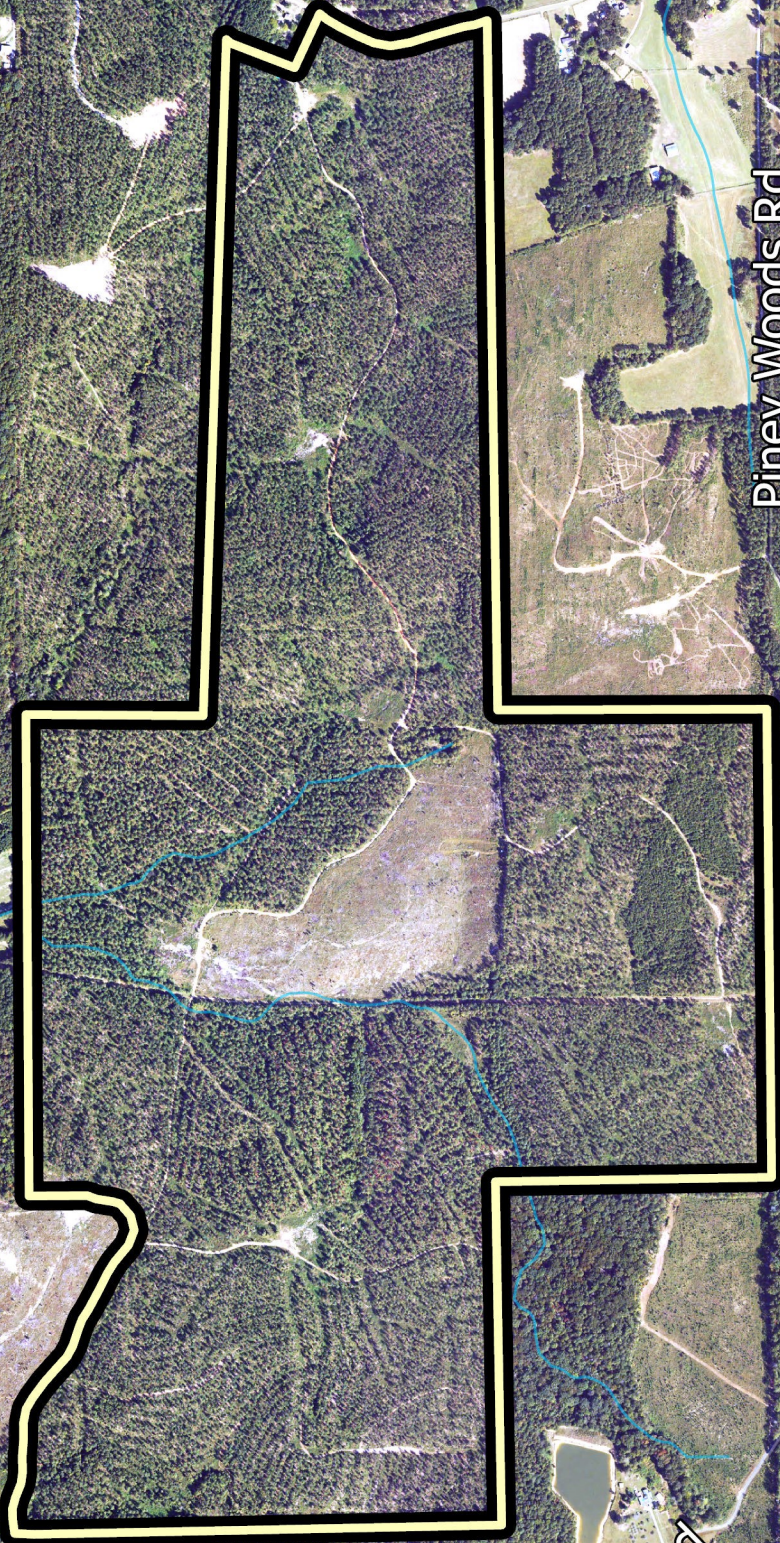

PLEASANT VALLEY TRACT
±517.63 ACRES
FLOYD COUNTY, GA

Pleasant Valley Rd SE

Watters Rd

Piney Woods Rd

Gibbons Rd

Tower Rd

**JOHNSON**
LAND

Todd Anderson
678-953-0674