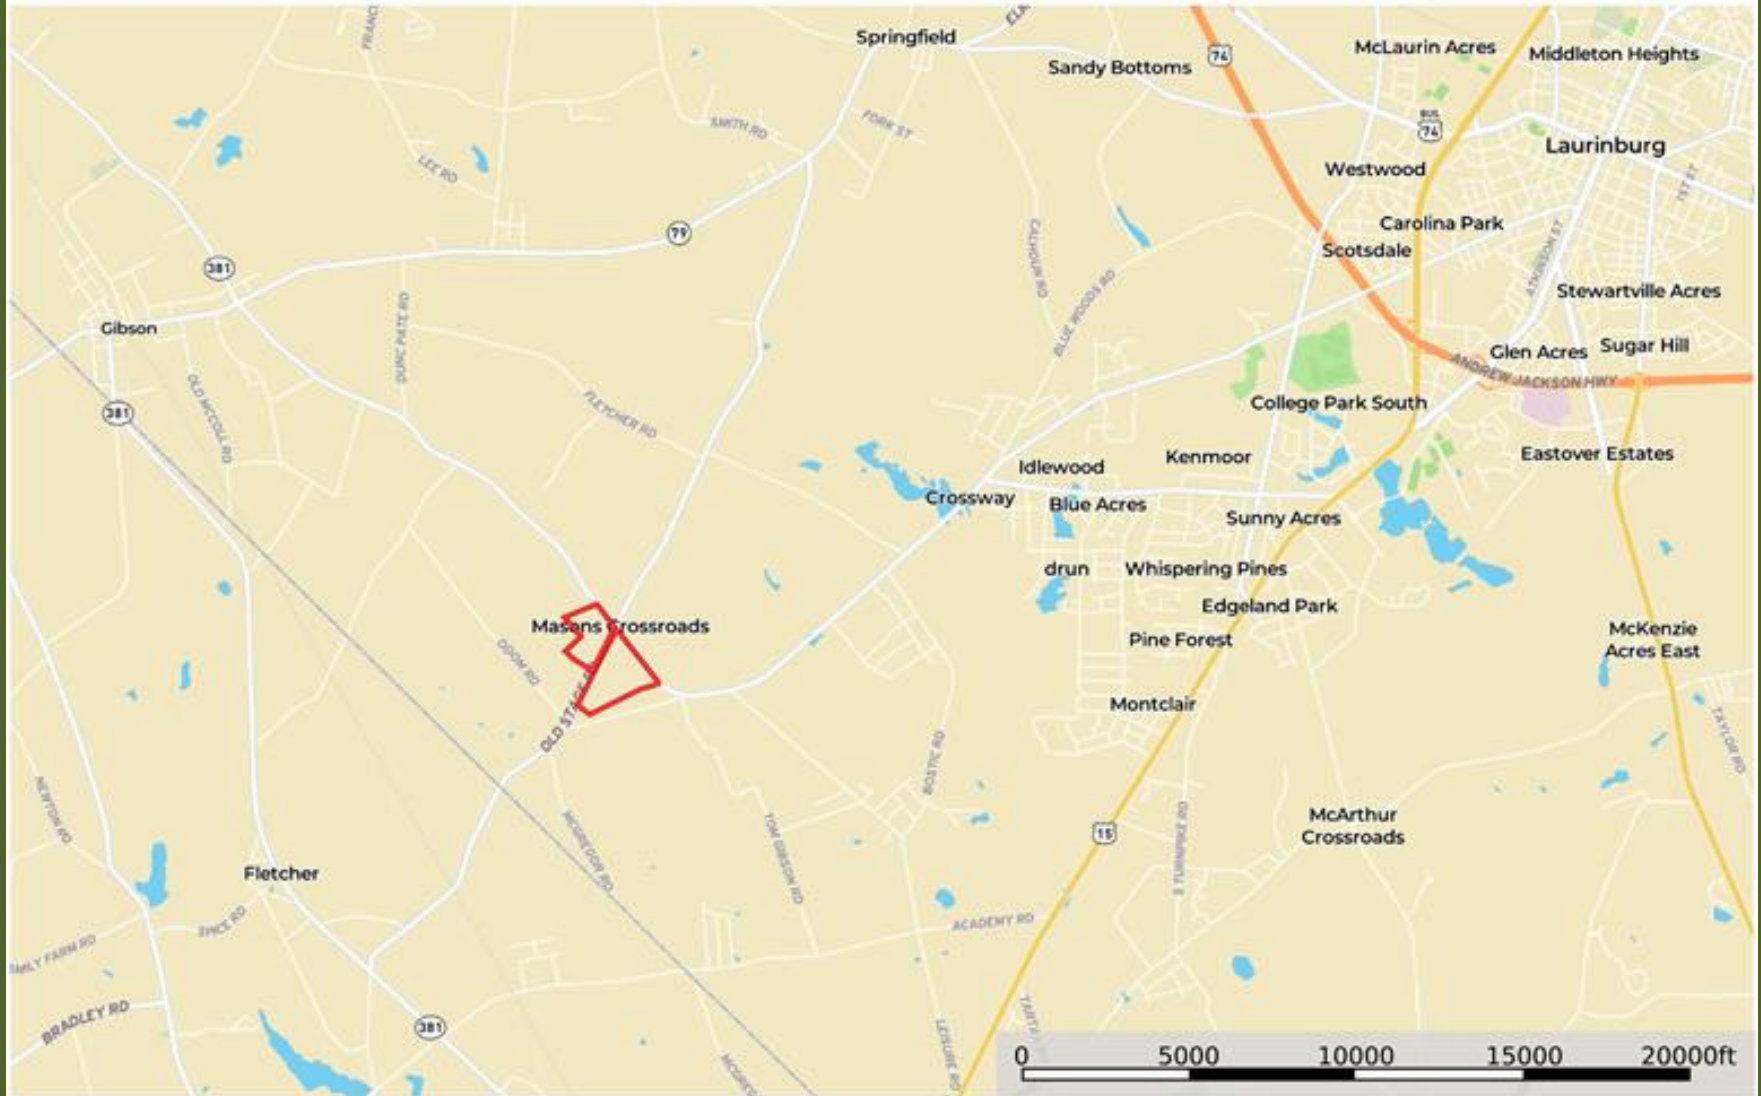

Old Stage Road Farms Location Map

Scotland County, North Carolina, 103 AC +/-

Boundary

Marty Lanier
P: (910) 617-4326

www.rockcreeklandcompany.com

604 George II Highway Winnabow NC 28479