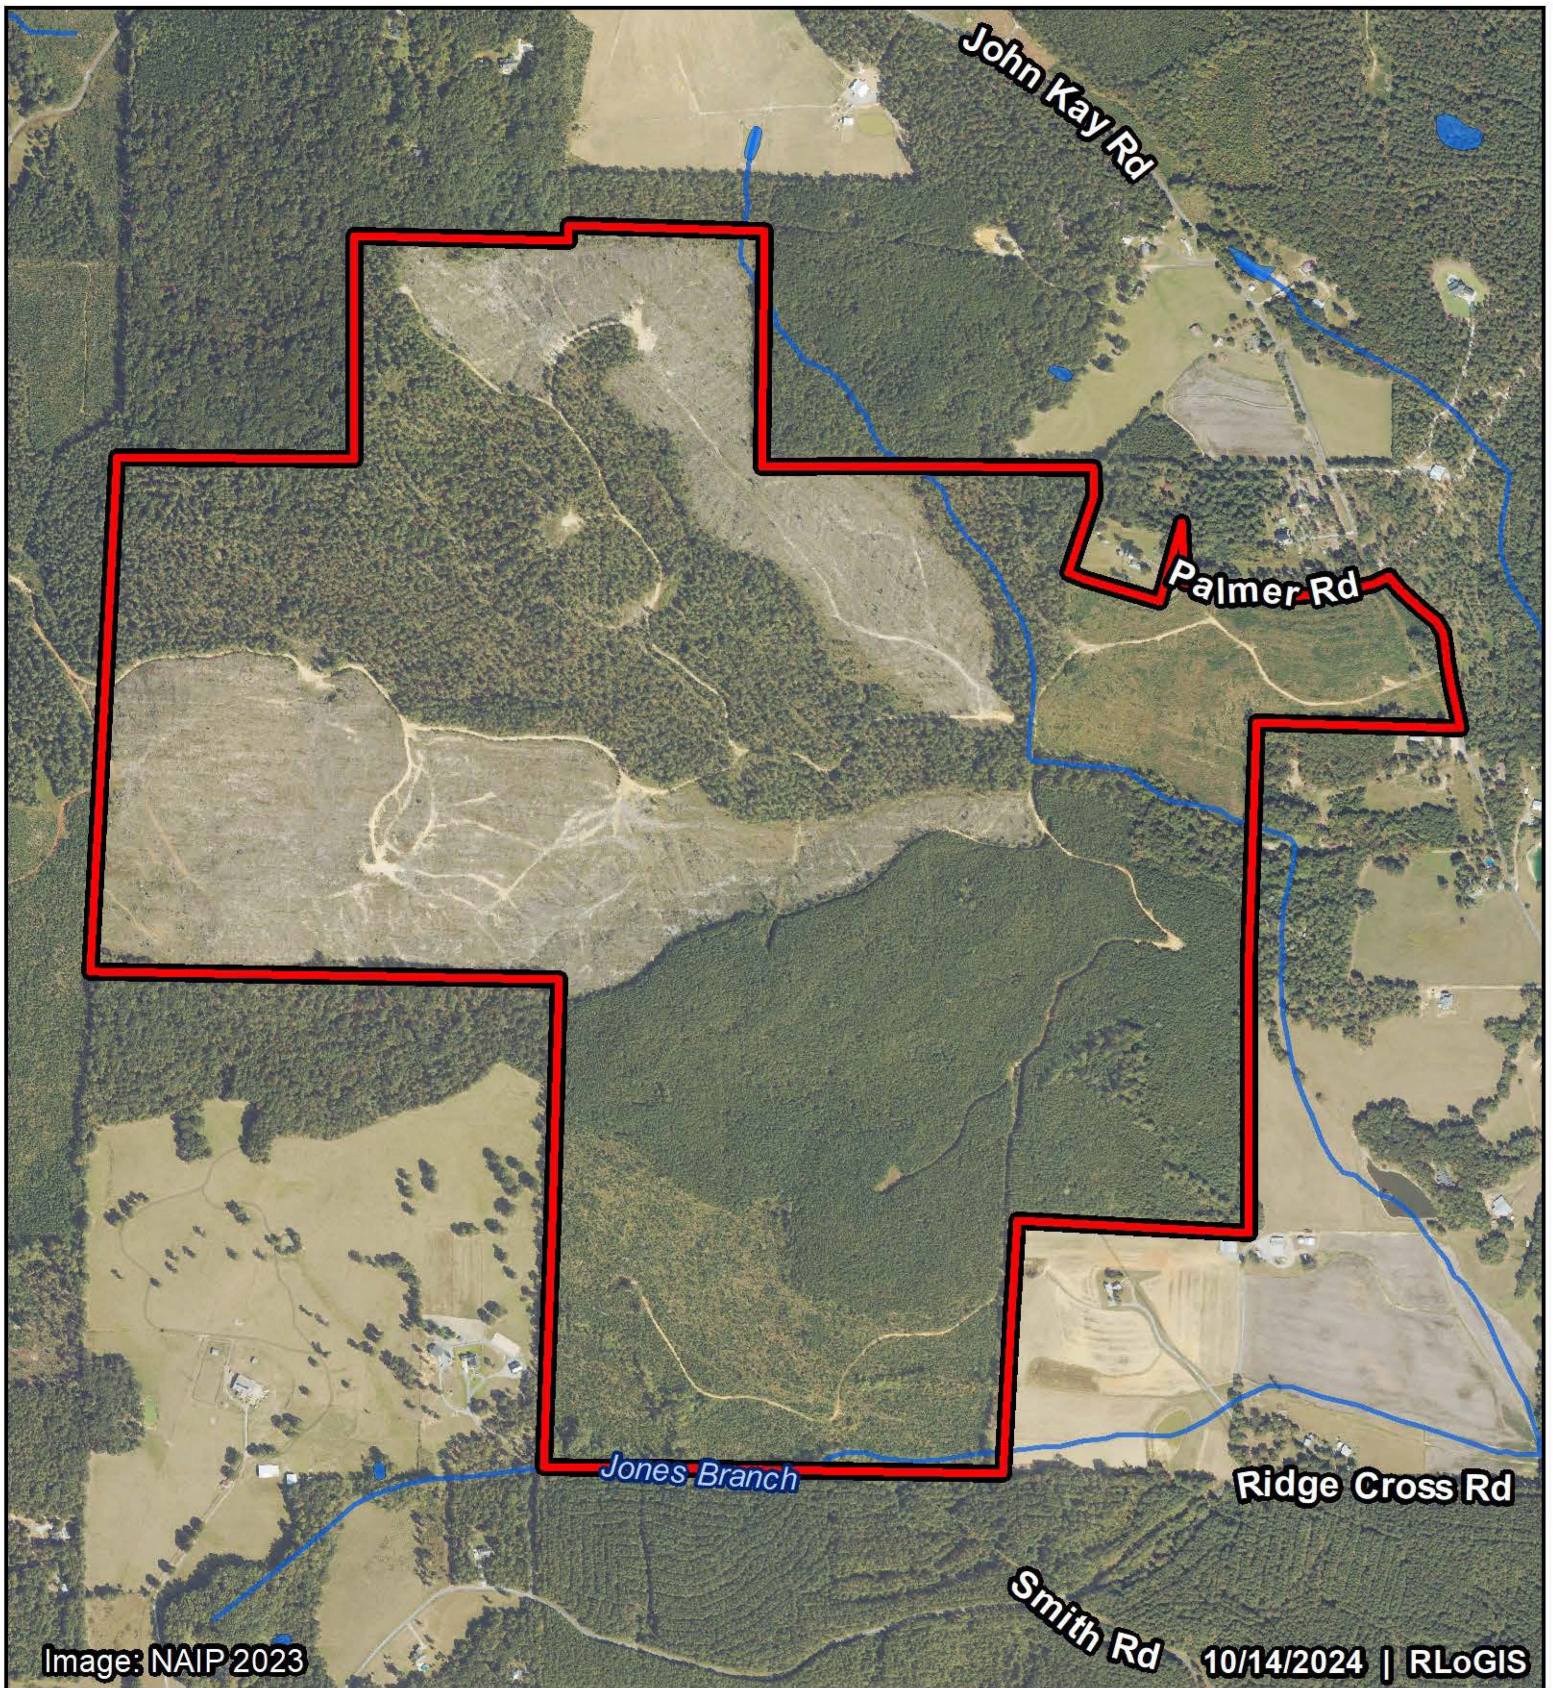

Southern Land Exchange, LLC

Southern
Land Exchange

Bartow County, GA

±602.83 Acres

0 ft 720

1:12,000

This map is for illustrative purposes only. There is no warranty on acreage, explicit or implied