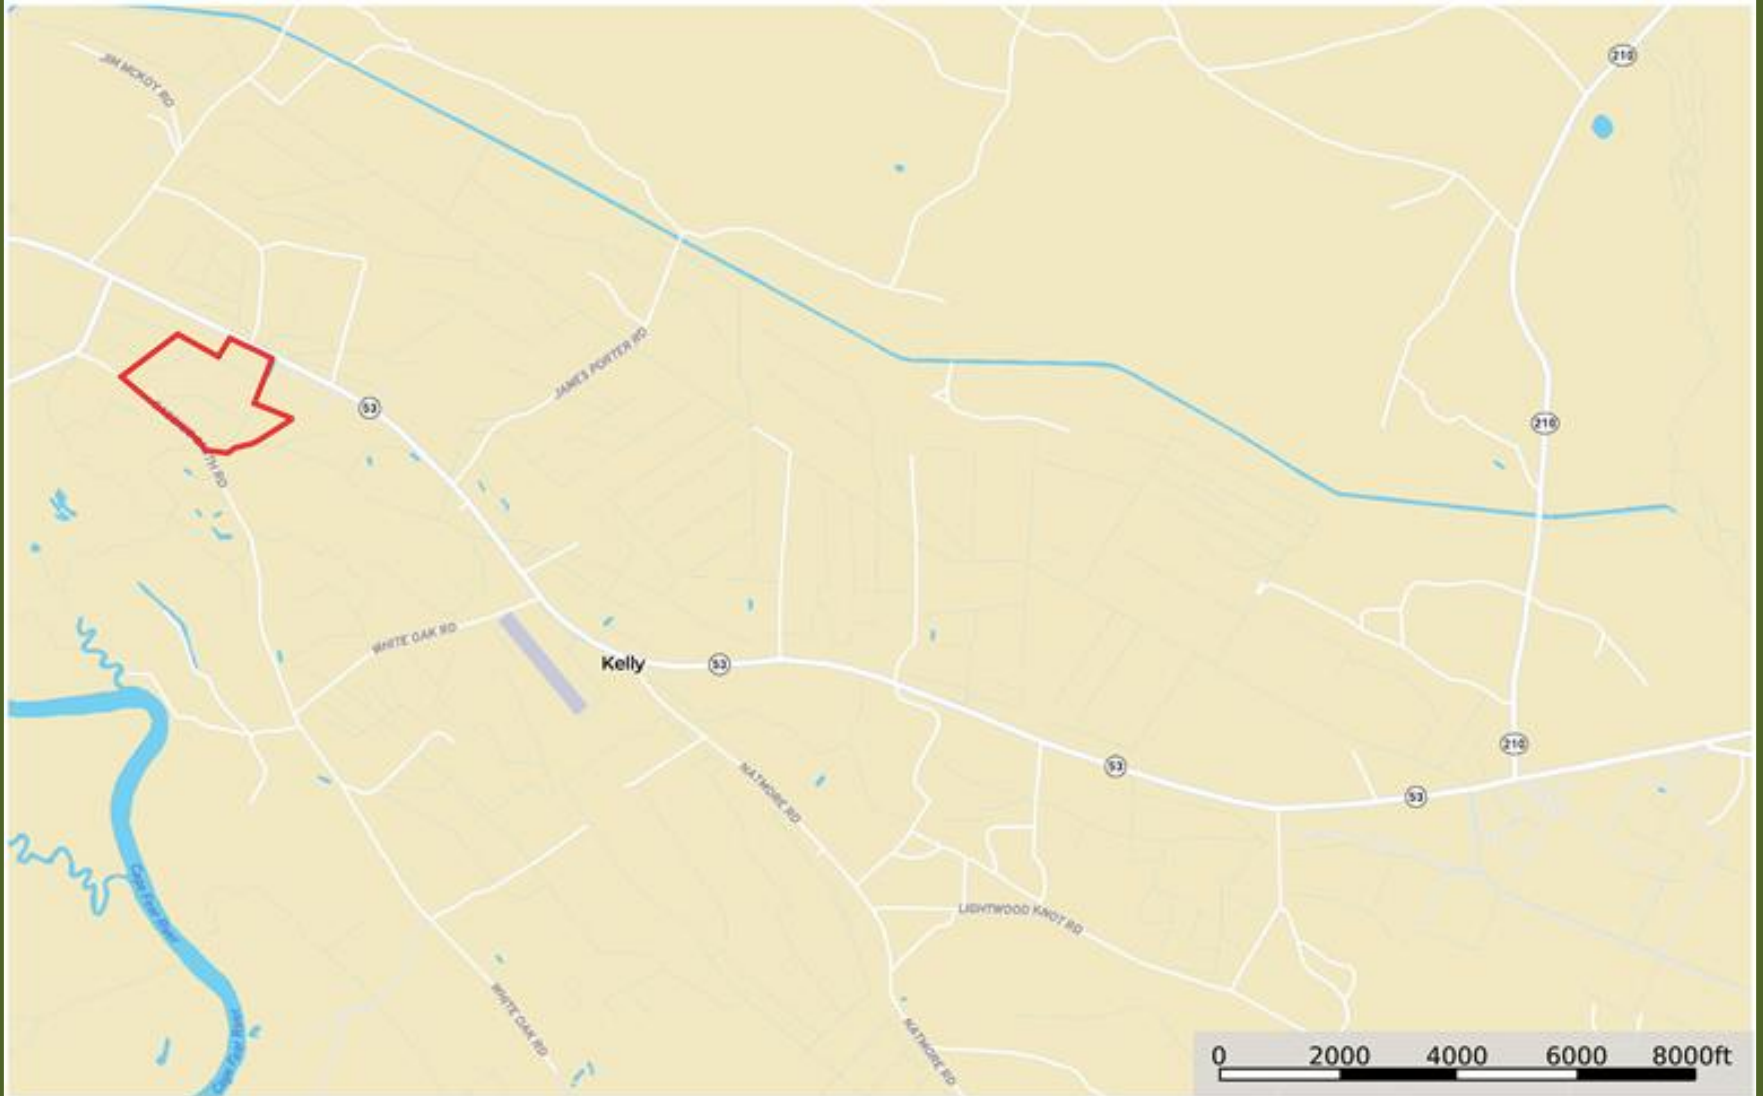

Kelly Farm Location Map

Bladen County, North Carolina, 75 AC +/-

Boundary

Marty Lanier

P: (910) 617-4326

www.rockcreeklandcompany.com

604 George II Highway Winnabow NC 28479