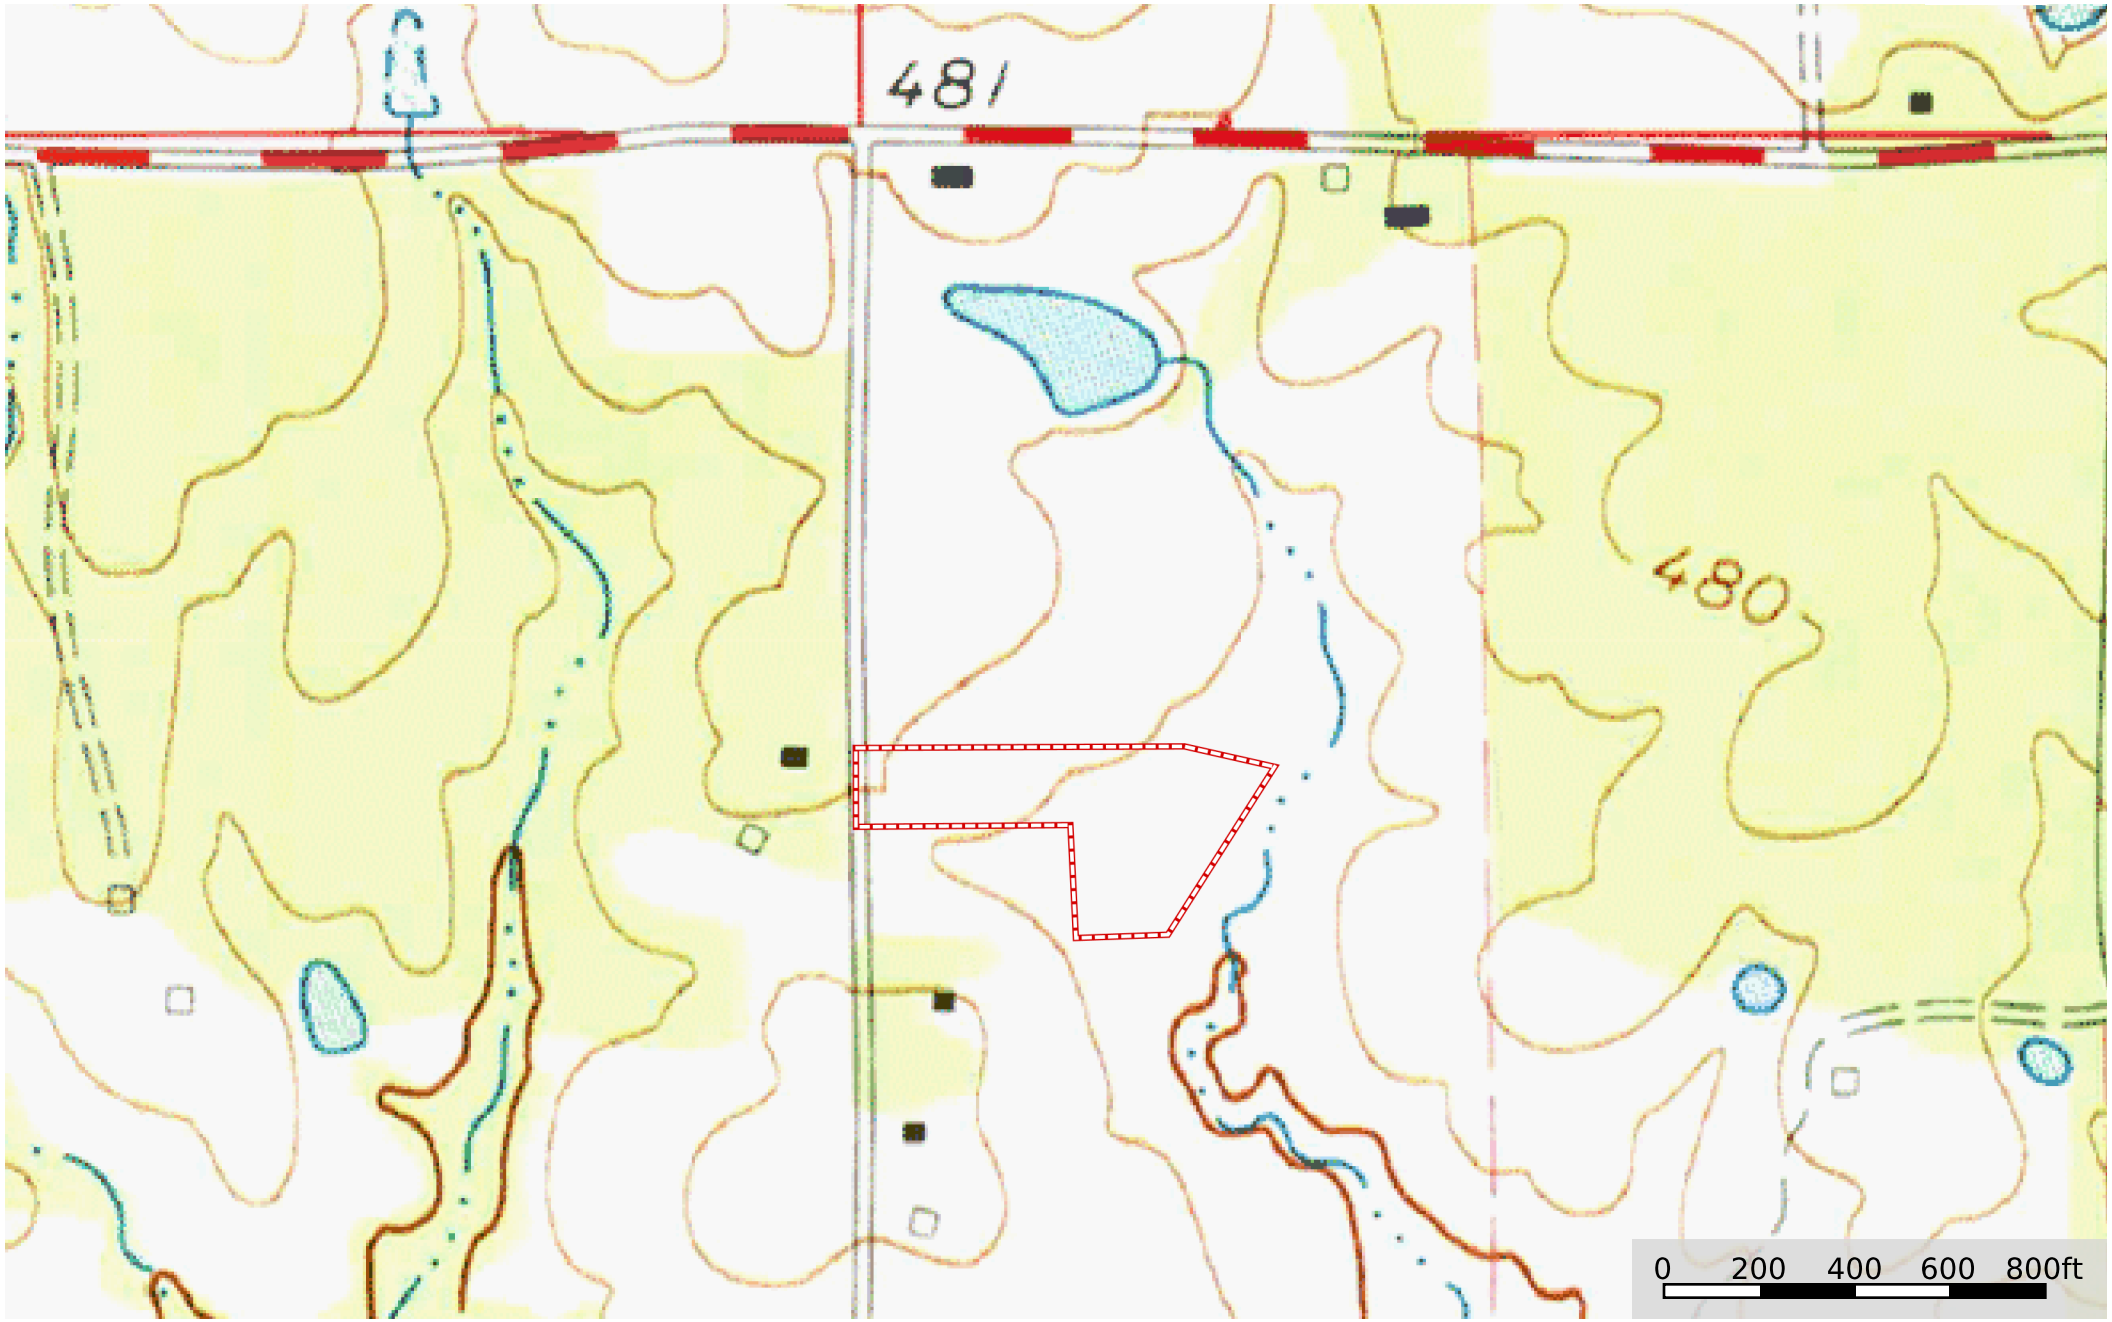

Lincoln 4.5 Greentree
Lincoln County, Mississippi, AC +/-

 Boundary