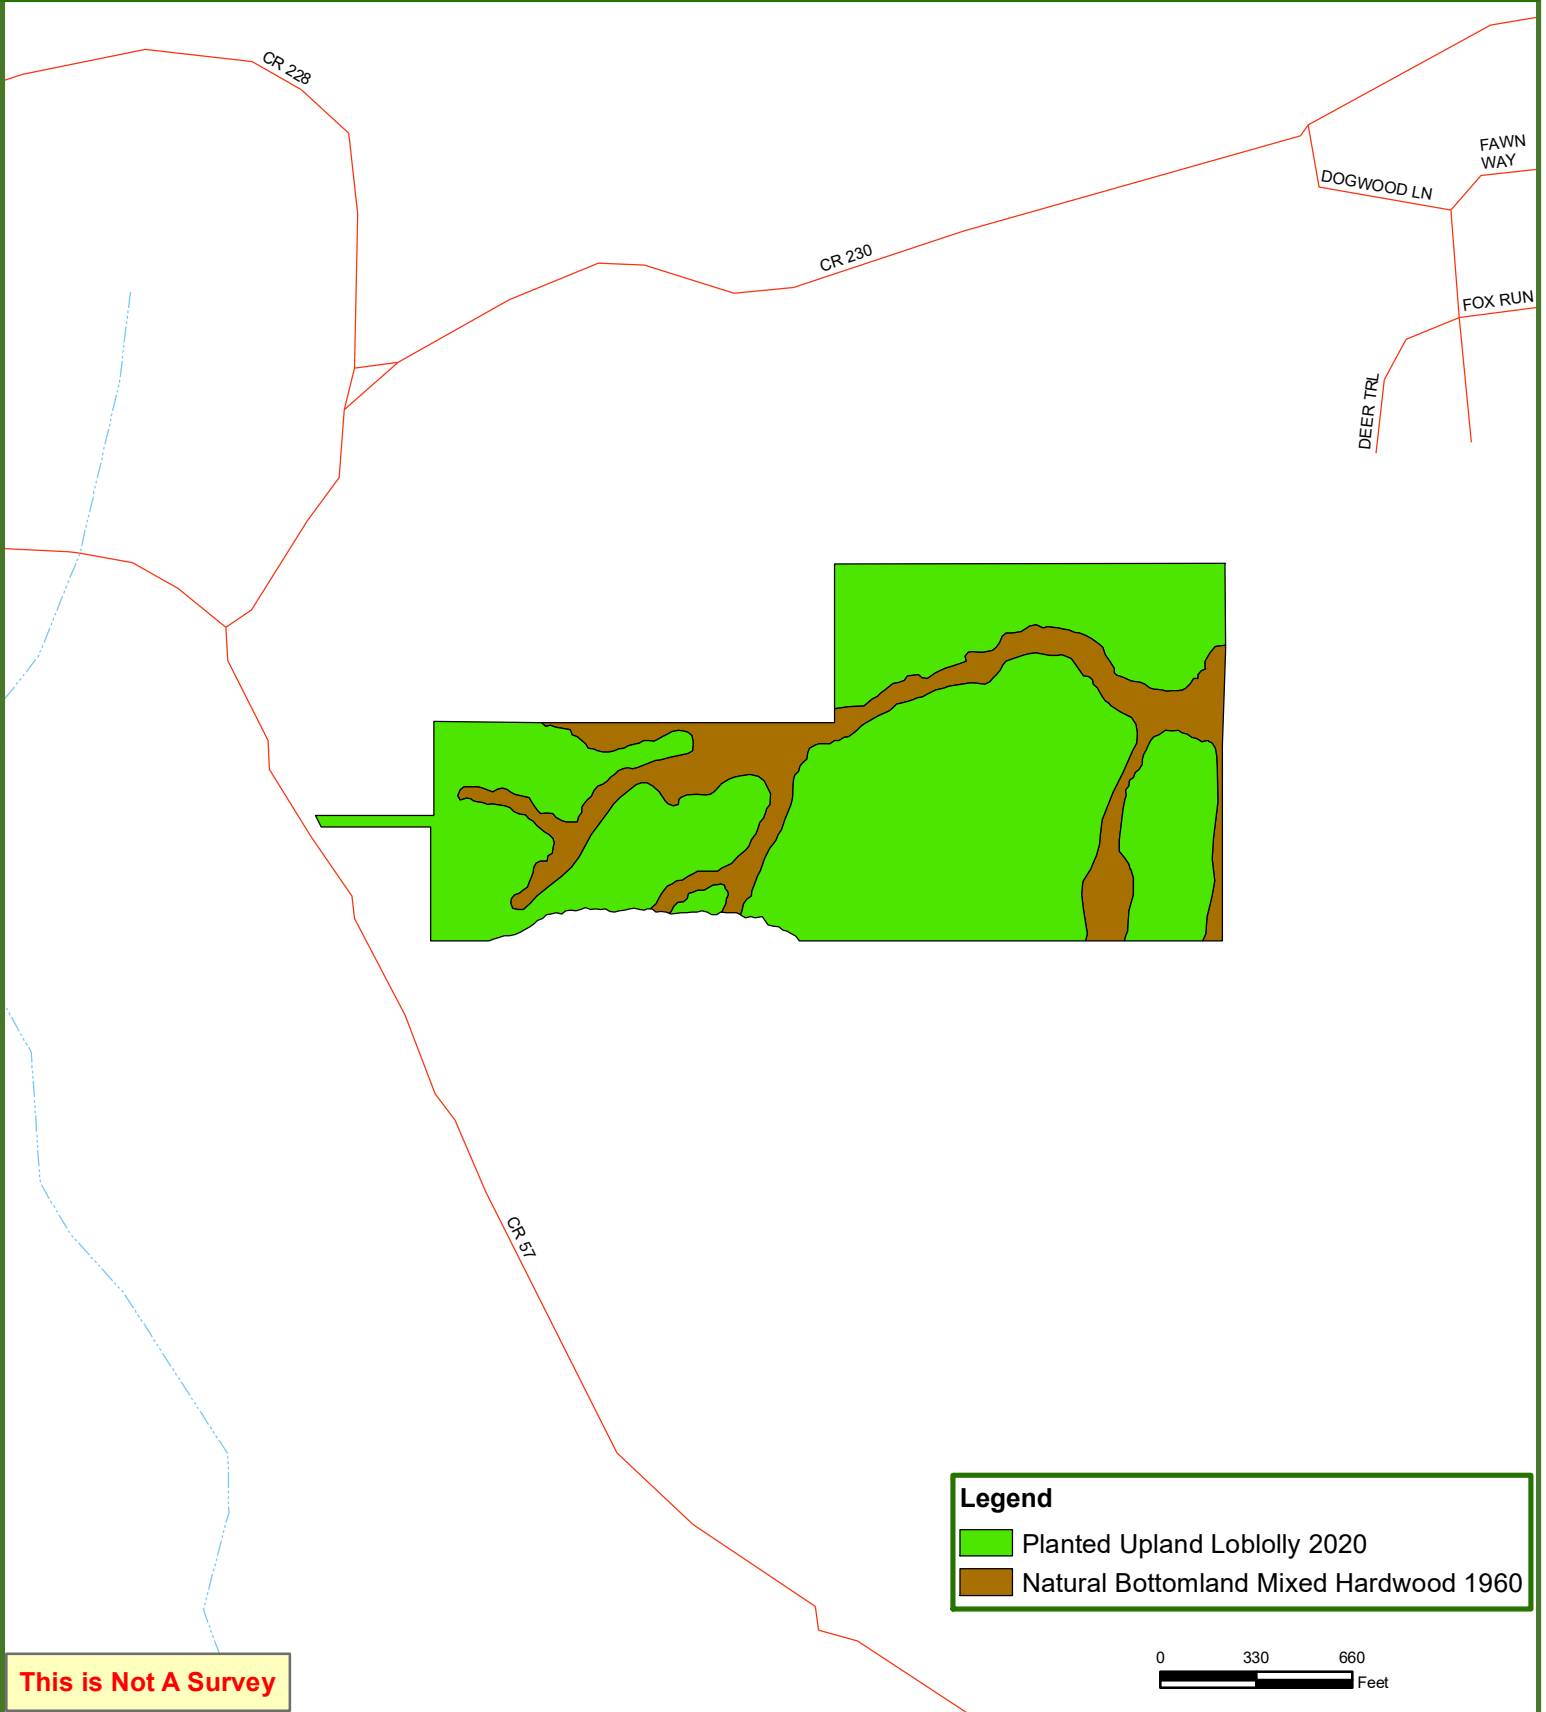

# Ofelia Tract

## Randolph County, AL

62.00 ± Acres

**This is Not A Survey**

**Legend**

- Planted Upland Loblolly 2020
- Natural Bottomland Mixed Hardwood 1960

0 330 660  
Feet

This map was produced from information supplied by the seller and the use of aerial photography. The boundary lines portrayed on this map are approximate and could be different than the actual location of the boundaries found in the field.