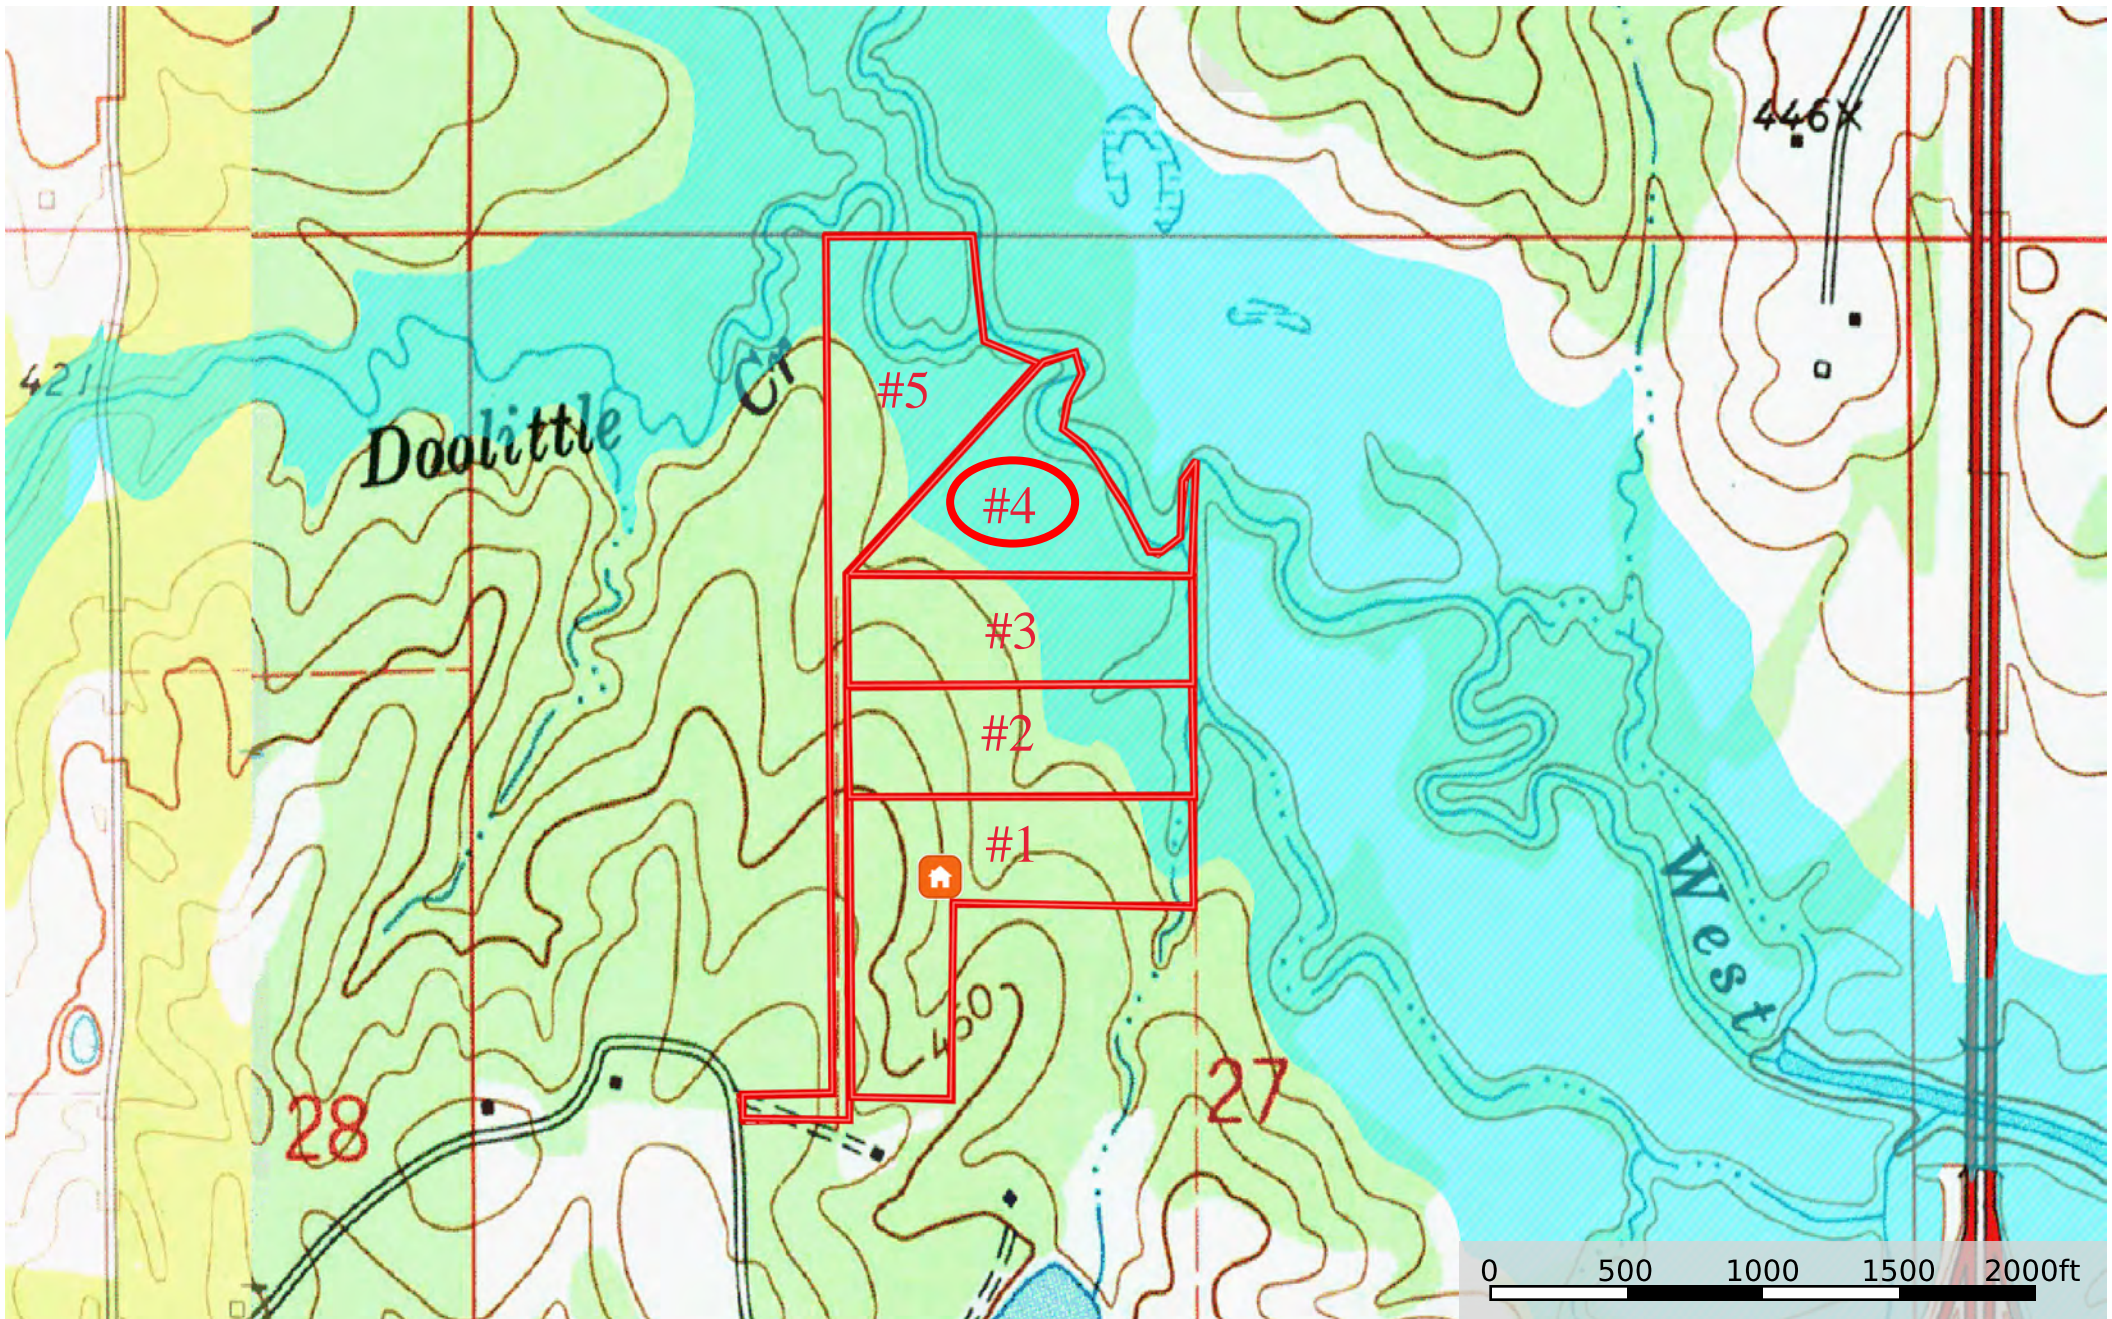


 Boundary

**Lincoln 58 Smith**  
Lincoln County, Mississippi, 58.19 AC +/-

- House
- Boundary
- 100 Year Floodplain
- 500 Year Floodplain
- Floodway
- Special
- Unmapped/ Not Included

**Lincoln 58 Smith**  
Lincoln County, Mississippi, 58.19 AC +/-

- House
- Boundary
- Boundary
- 100 Year Floodplain
- 500 Year Floodplain
- Floodway
- Special
- Unmapped/Not Included