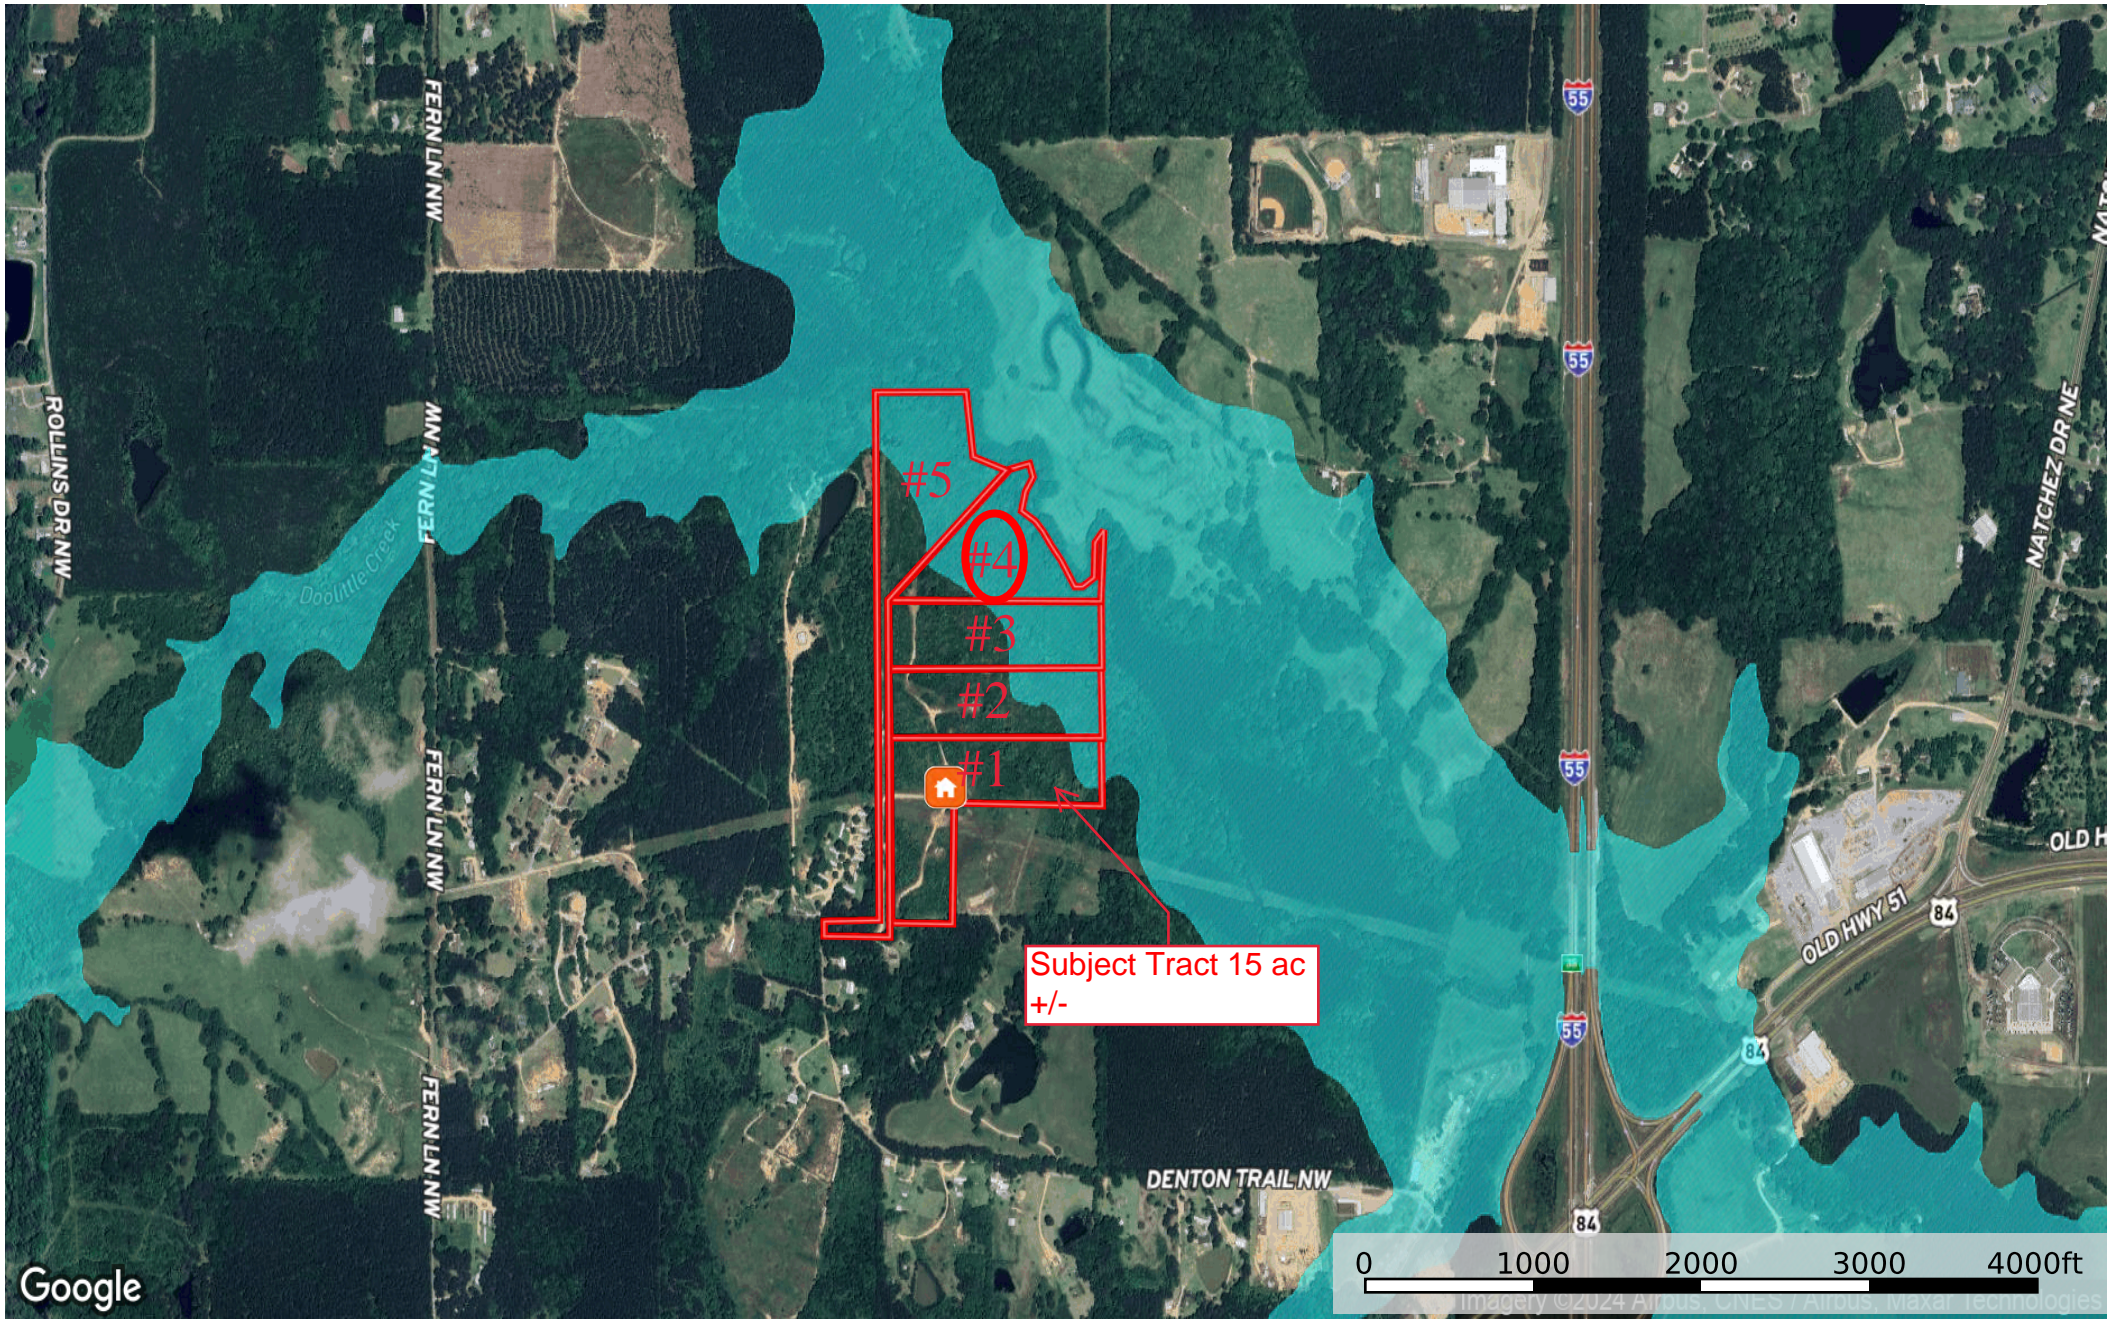


 Boundary

**Lincoln 58 Smith**  
Lincoln County, Mississippi, 58.19 AC +/-

- House
- Boundary
- 100 Year Floodplain
- 500 Year Floodplain
- Floodway
- Special
- Unmapped/ Not Included

**Lincoln 58 Smith**  
Lincoln County, Mississippi, 58.19 AC +/-

- House
- Boundary
- Boundary
- 100 Year Floodplain
- 500 Year Floodplain
- Floodway
- Special
- Unmapped/Not Included