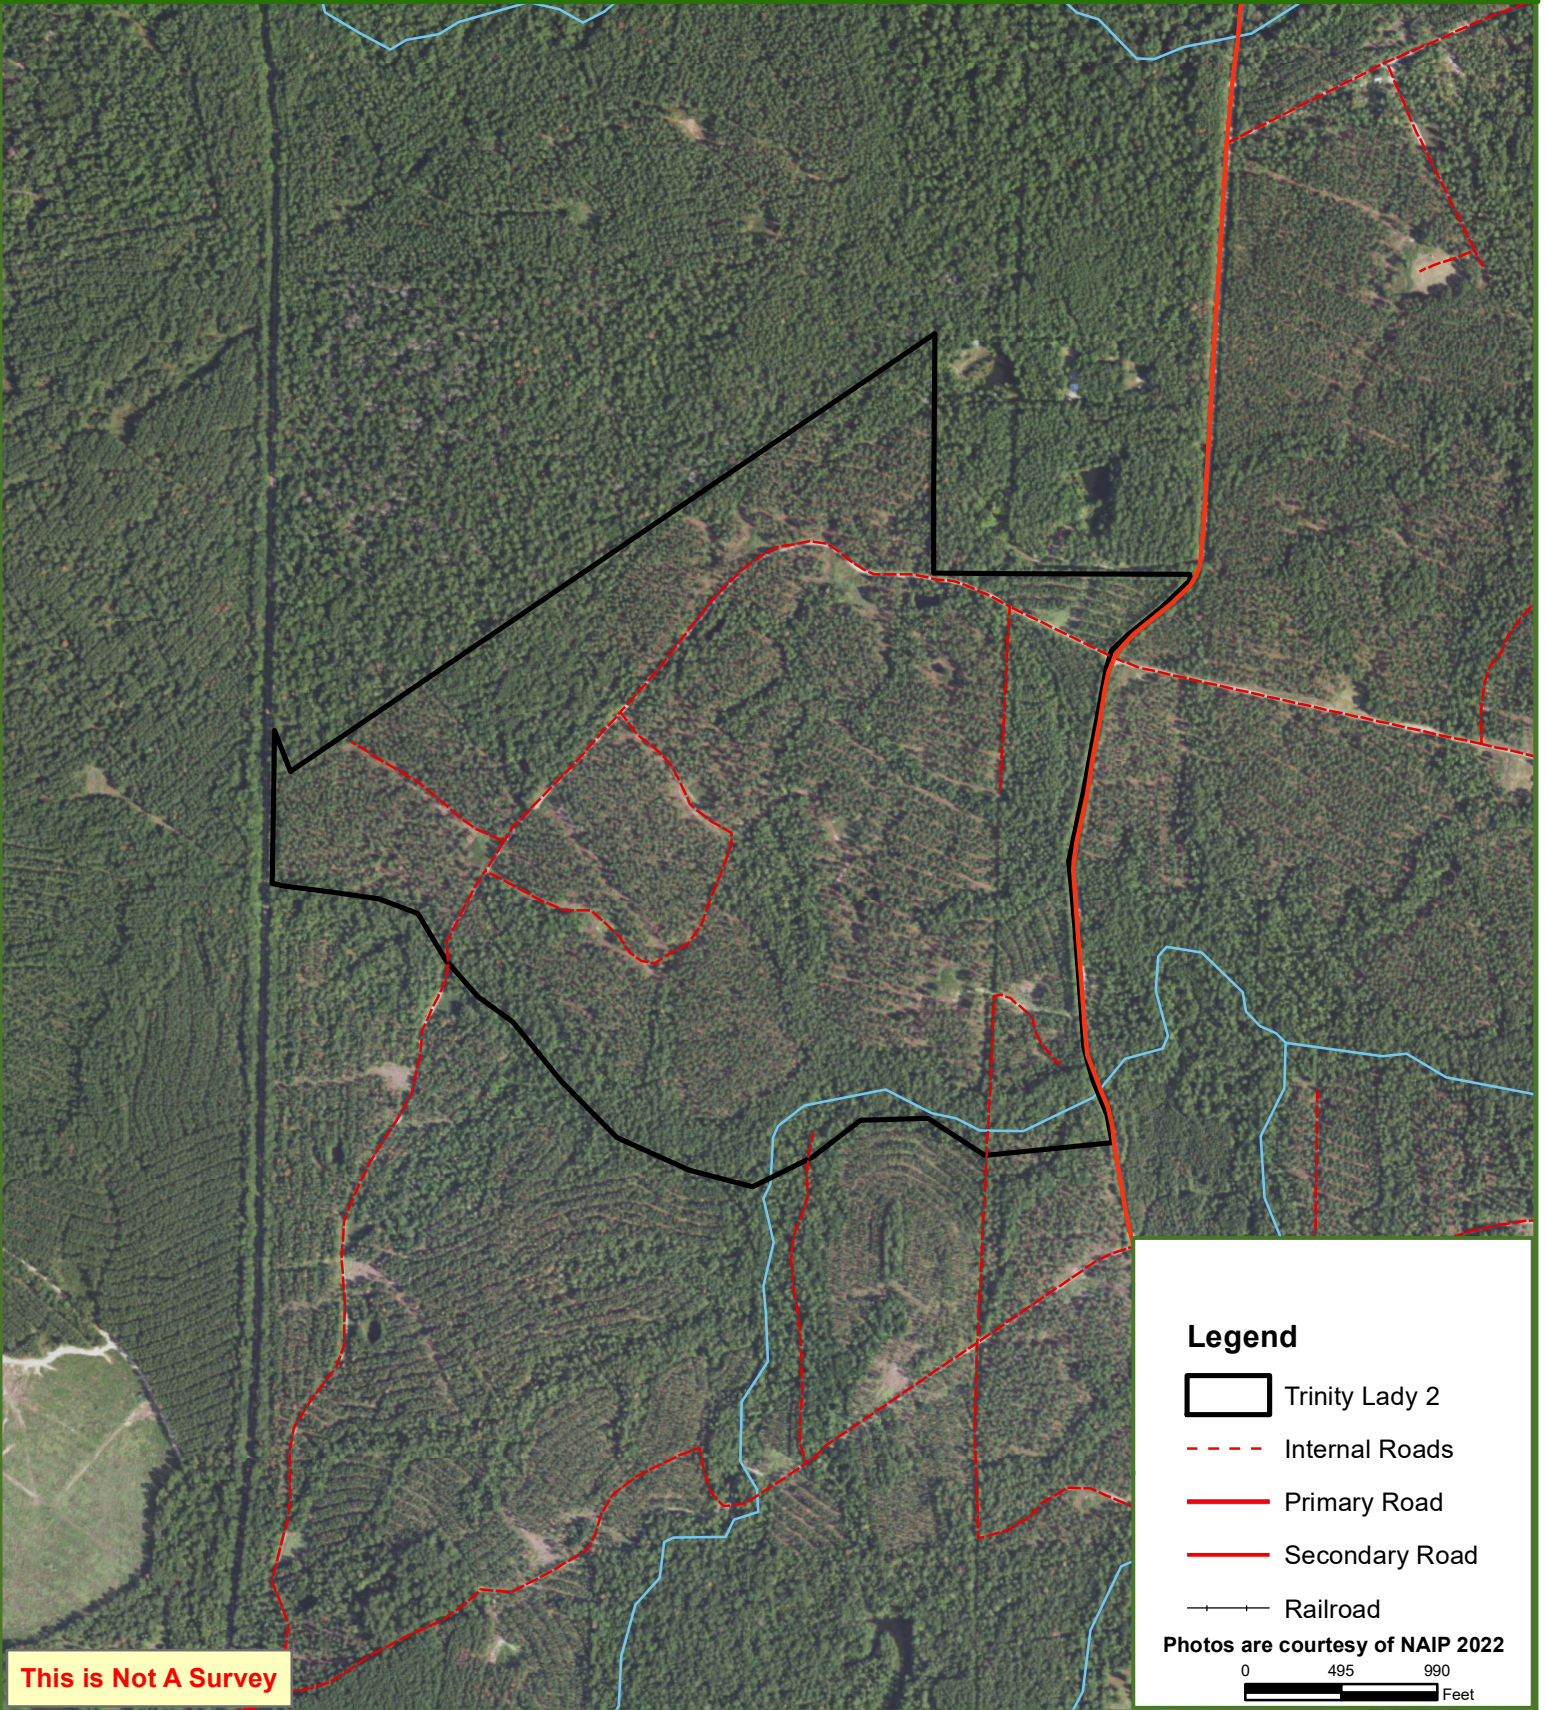

# Trinity Lady 2

## Trinity County, TX

256.00 ± Acres

**This is Not A Survey**

### Legend

- Trinity Lady 2
- Internal Roads
- Primary Road
- Secondary Road
- Railroad

Photos are courtesy of NAIP 2022  
0 495 990  
Feet

This map was produced from information supplied by the seller and the use of aerial photography. The boundary lines portrayed on this map are approximate and could be different than the actual location of the boundaries found in the field.