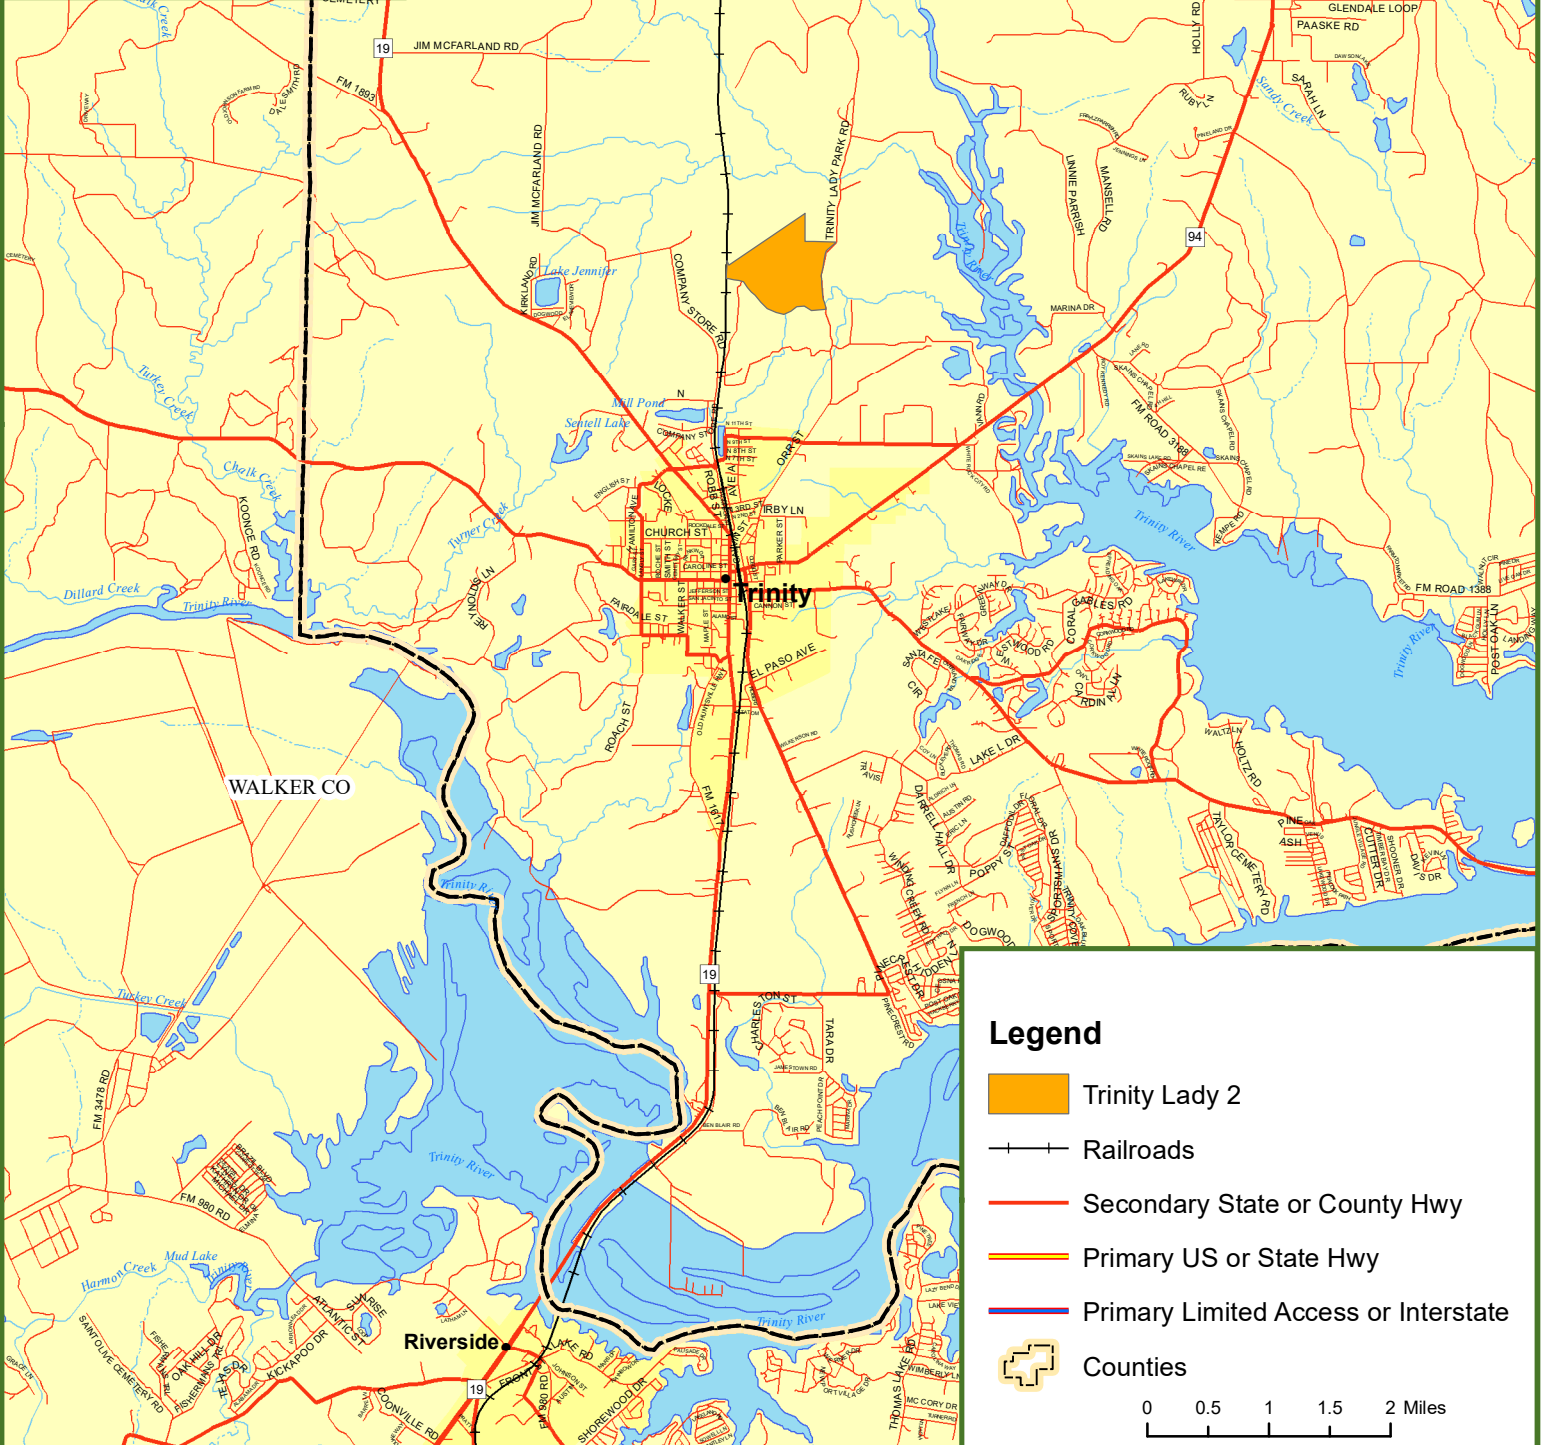

Locus Map Trinity Lady 2 Trinity County, TX 256.00 ± Acres

Legend

-  Trinity Lady 2
-  Railroads
-  Secondary State or County Hwy
-  Primary US or State Hwy
-  Primary Limited Access or Interstate
-  Counties