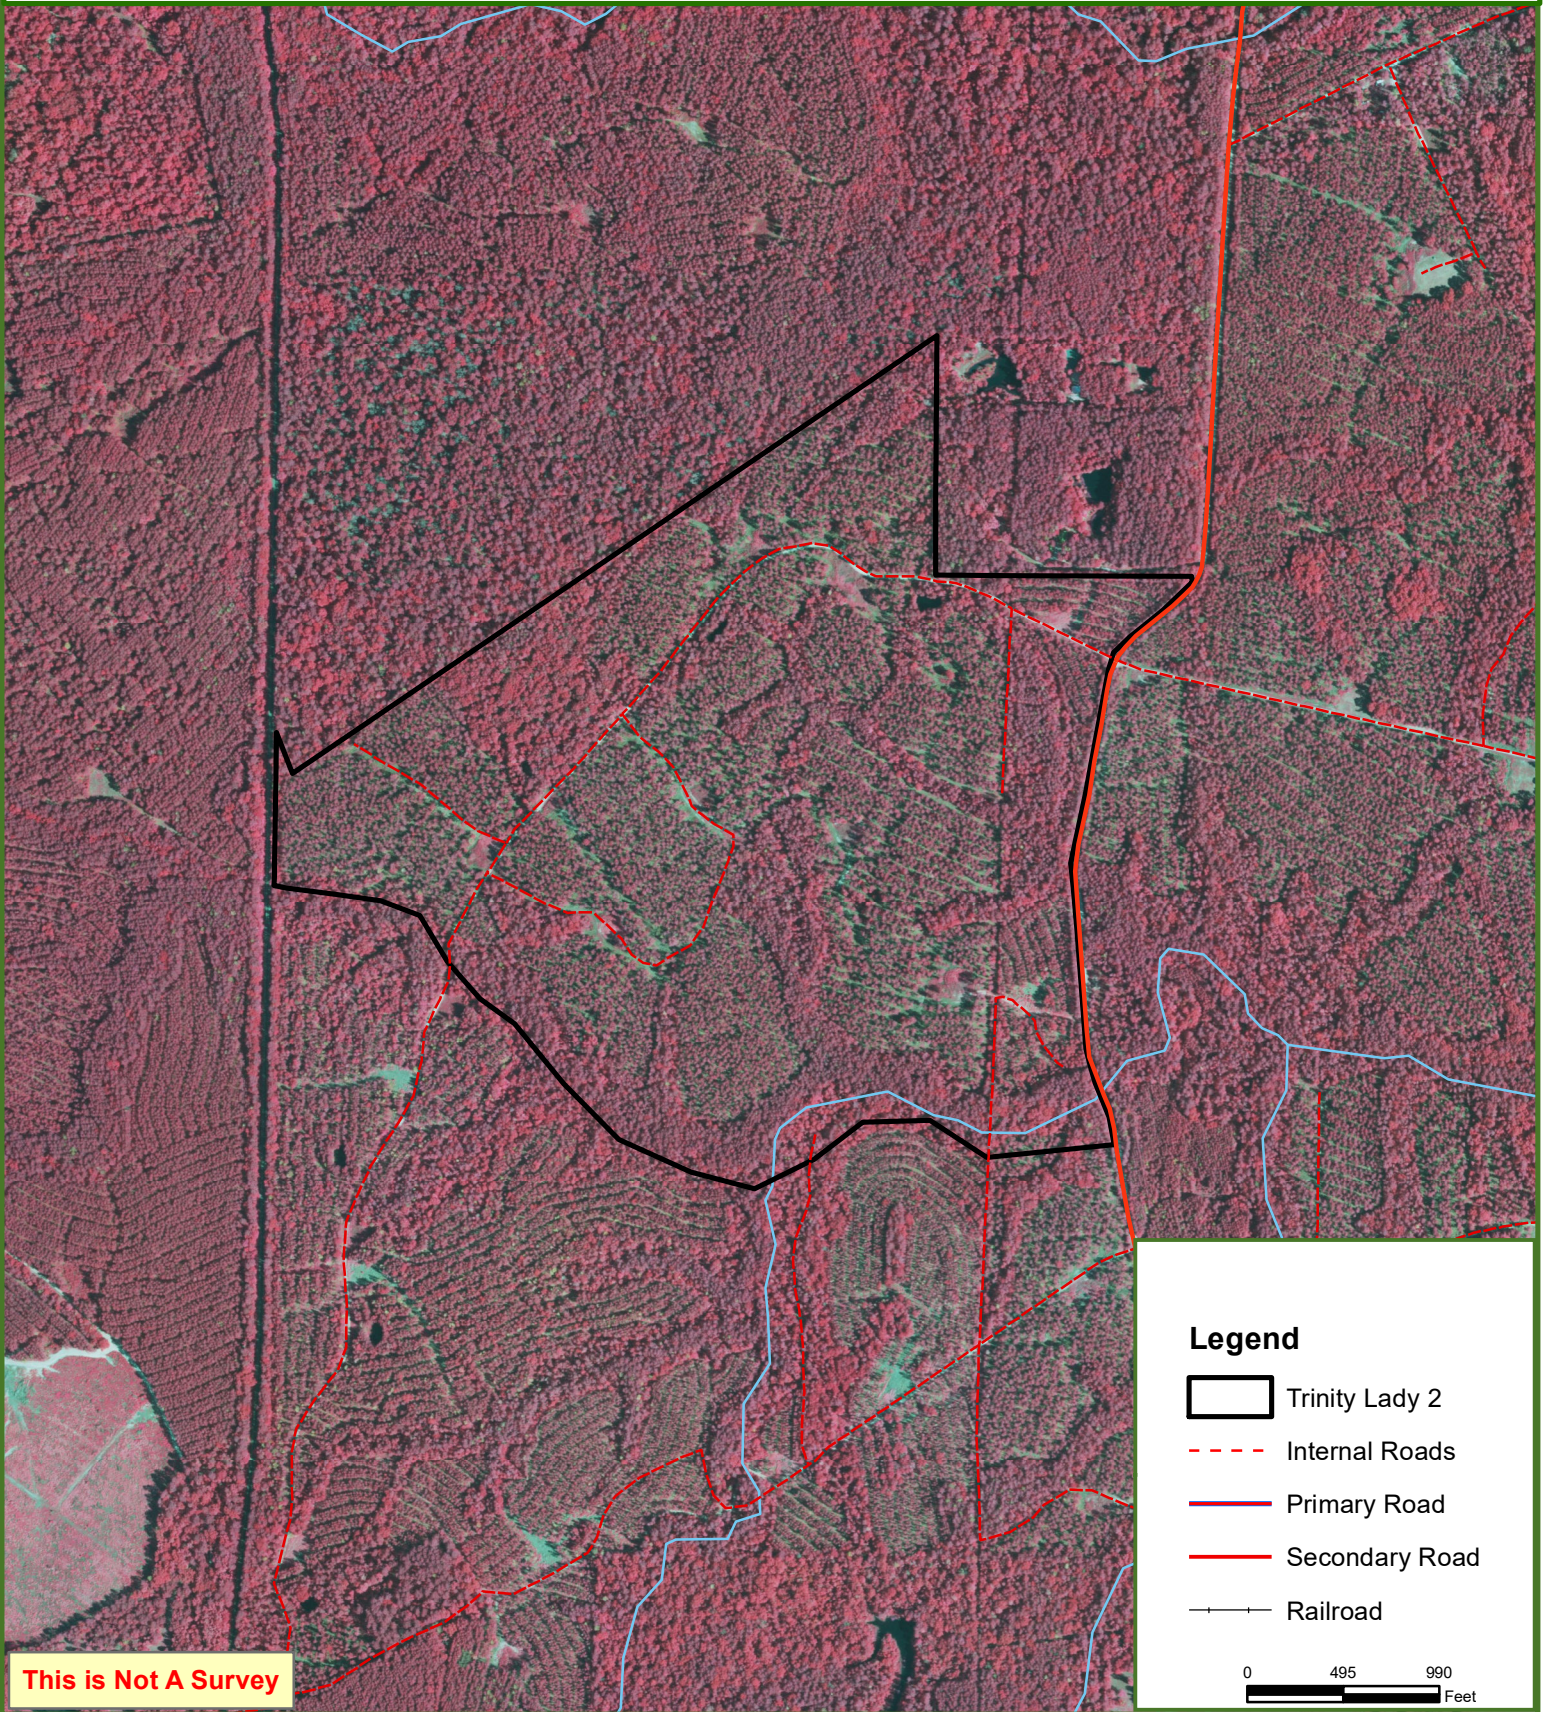

# Trinity Lady 2

## Trinity County, TX

256.00 ± Acres

**This is Not A Survey**

### Legend

-  Trinity Lady 2
-  Internal Roads
-  Primary Road
-  Secondary Road
-  Railroad

0 495 990  
Feet

This map was produced from information supplied by the seller and the use of aerial photography. The boundary lines portrayed on this map are approximate and could be different than the actual location of the boundaries found in the field.