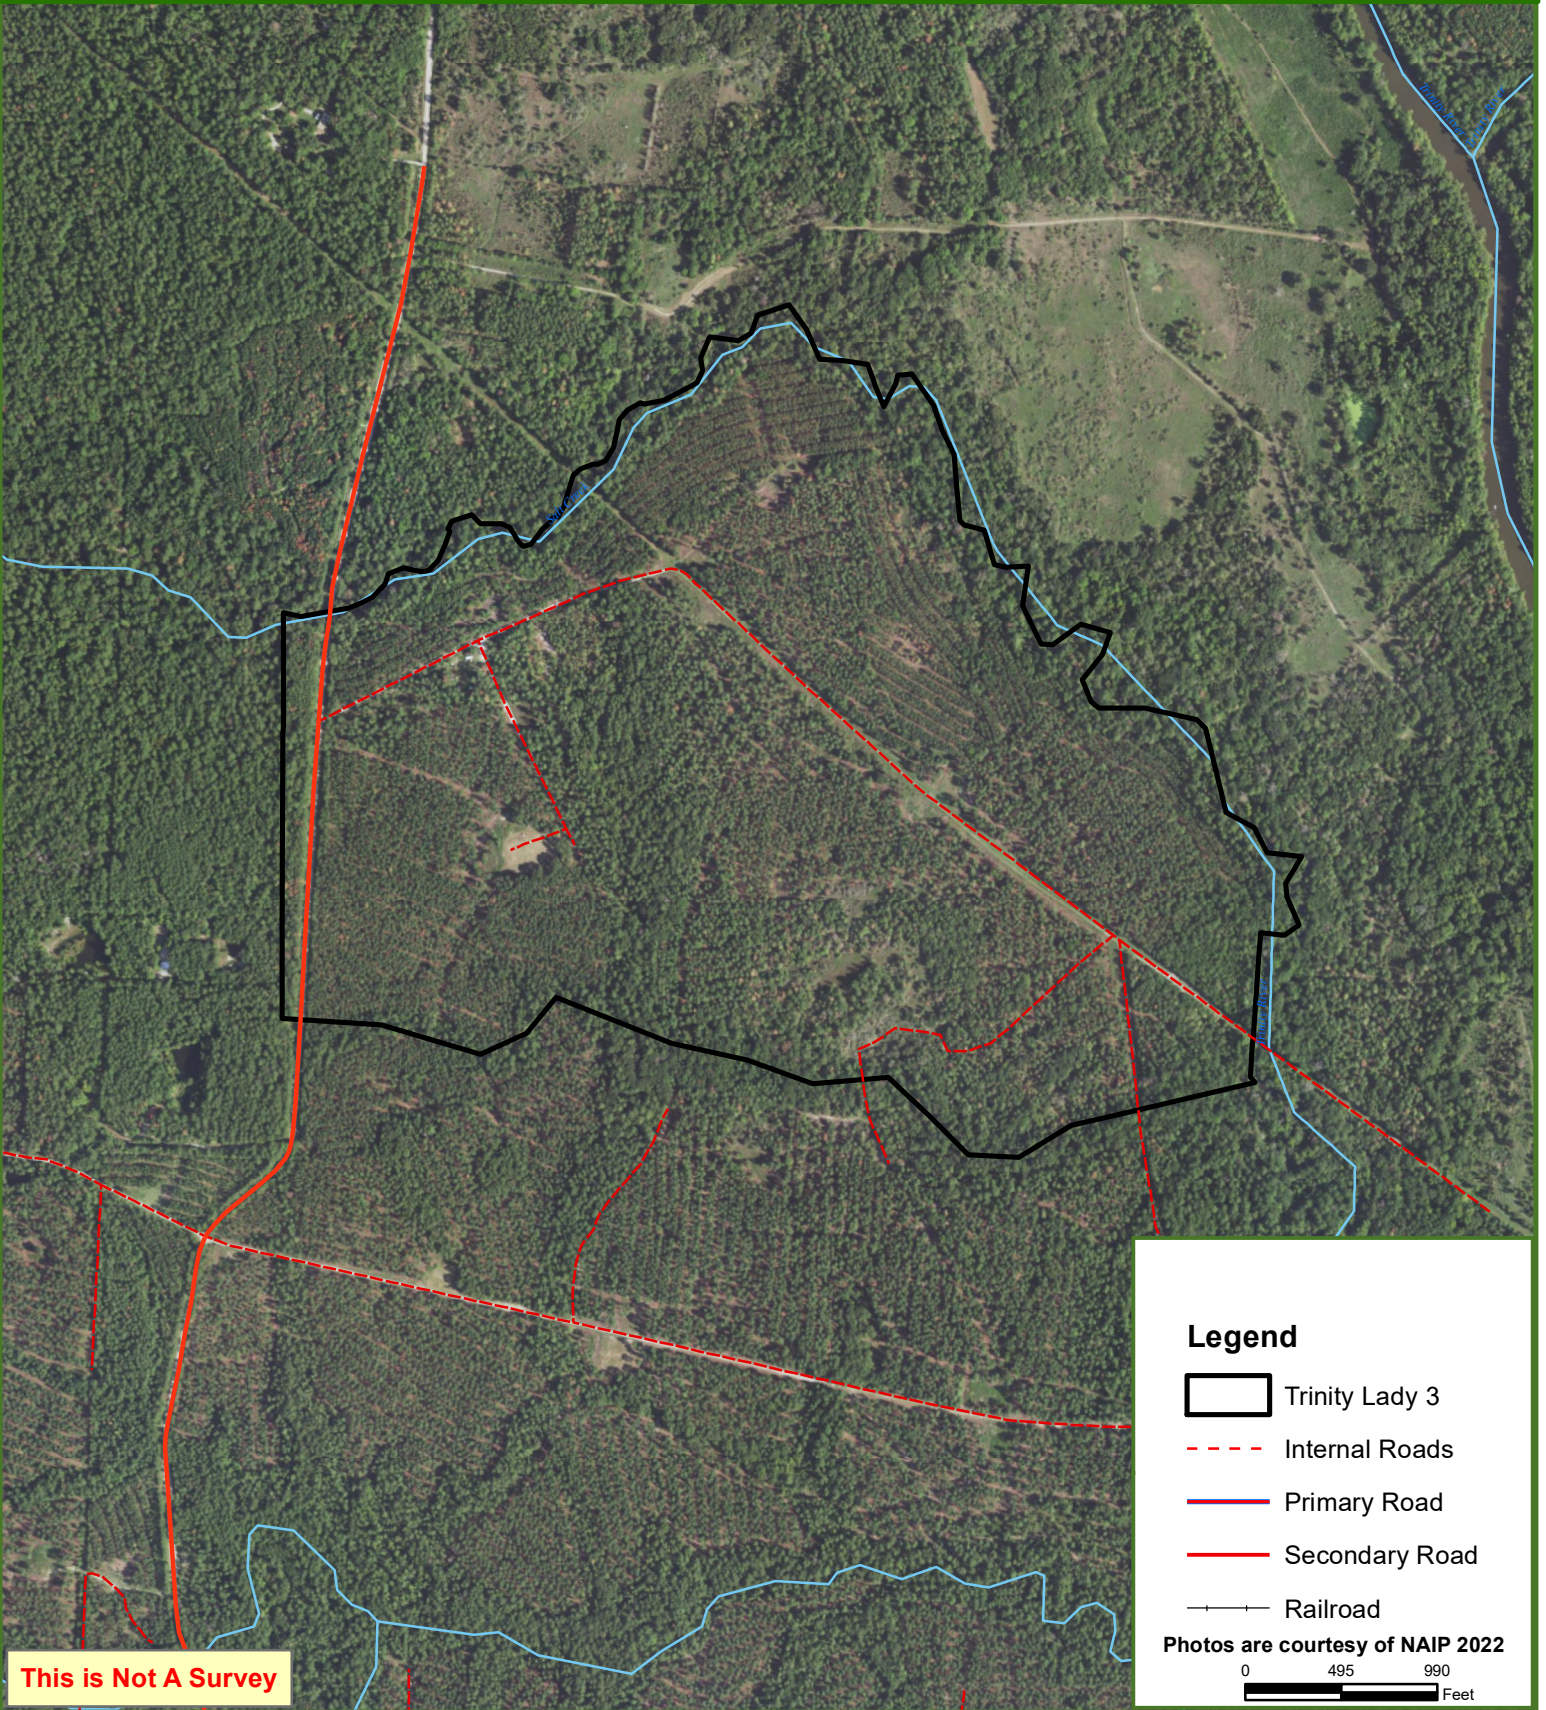

Trinity Lady 3

Trinity County, TX

332.00 ± Acres

This map was produced from information supplied by the seller and the use of aerial photography. The boundary lines portrayed on this map are approximate and could be different than the actual location of the boundaries found in the field.