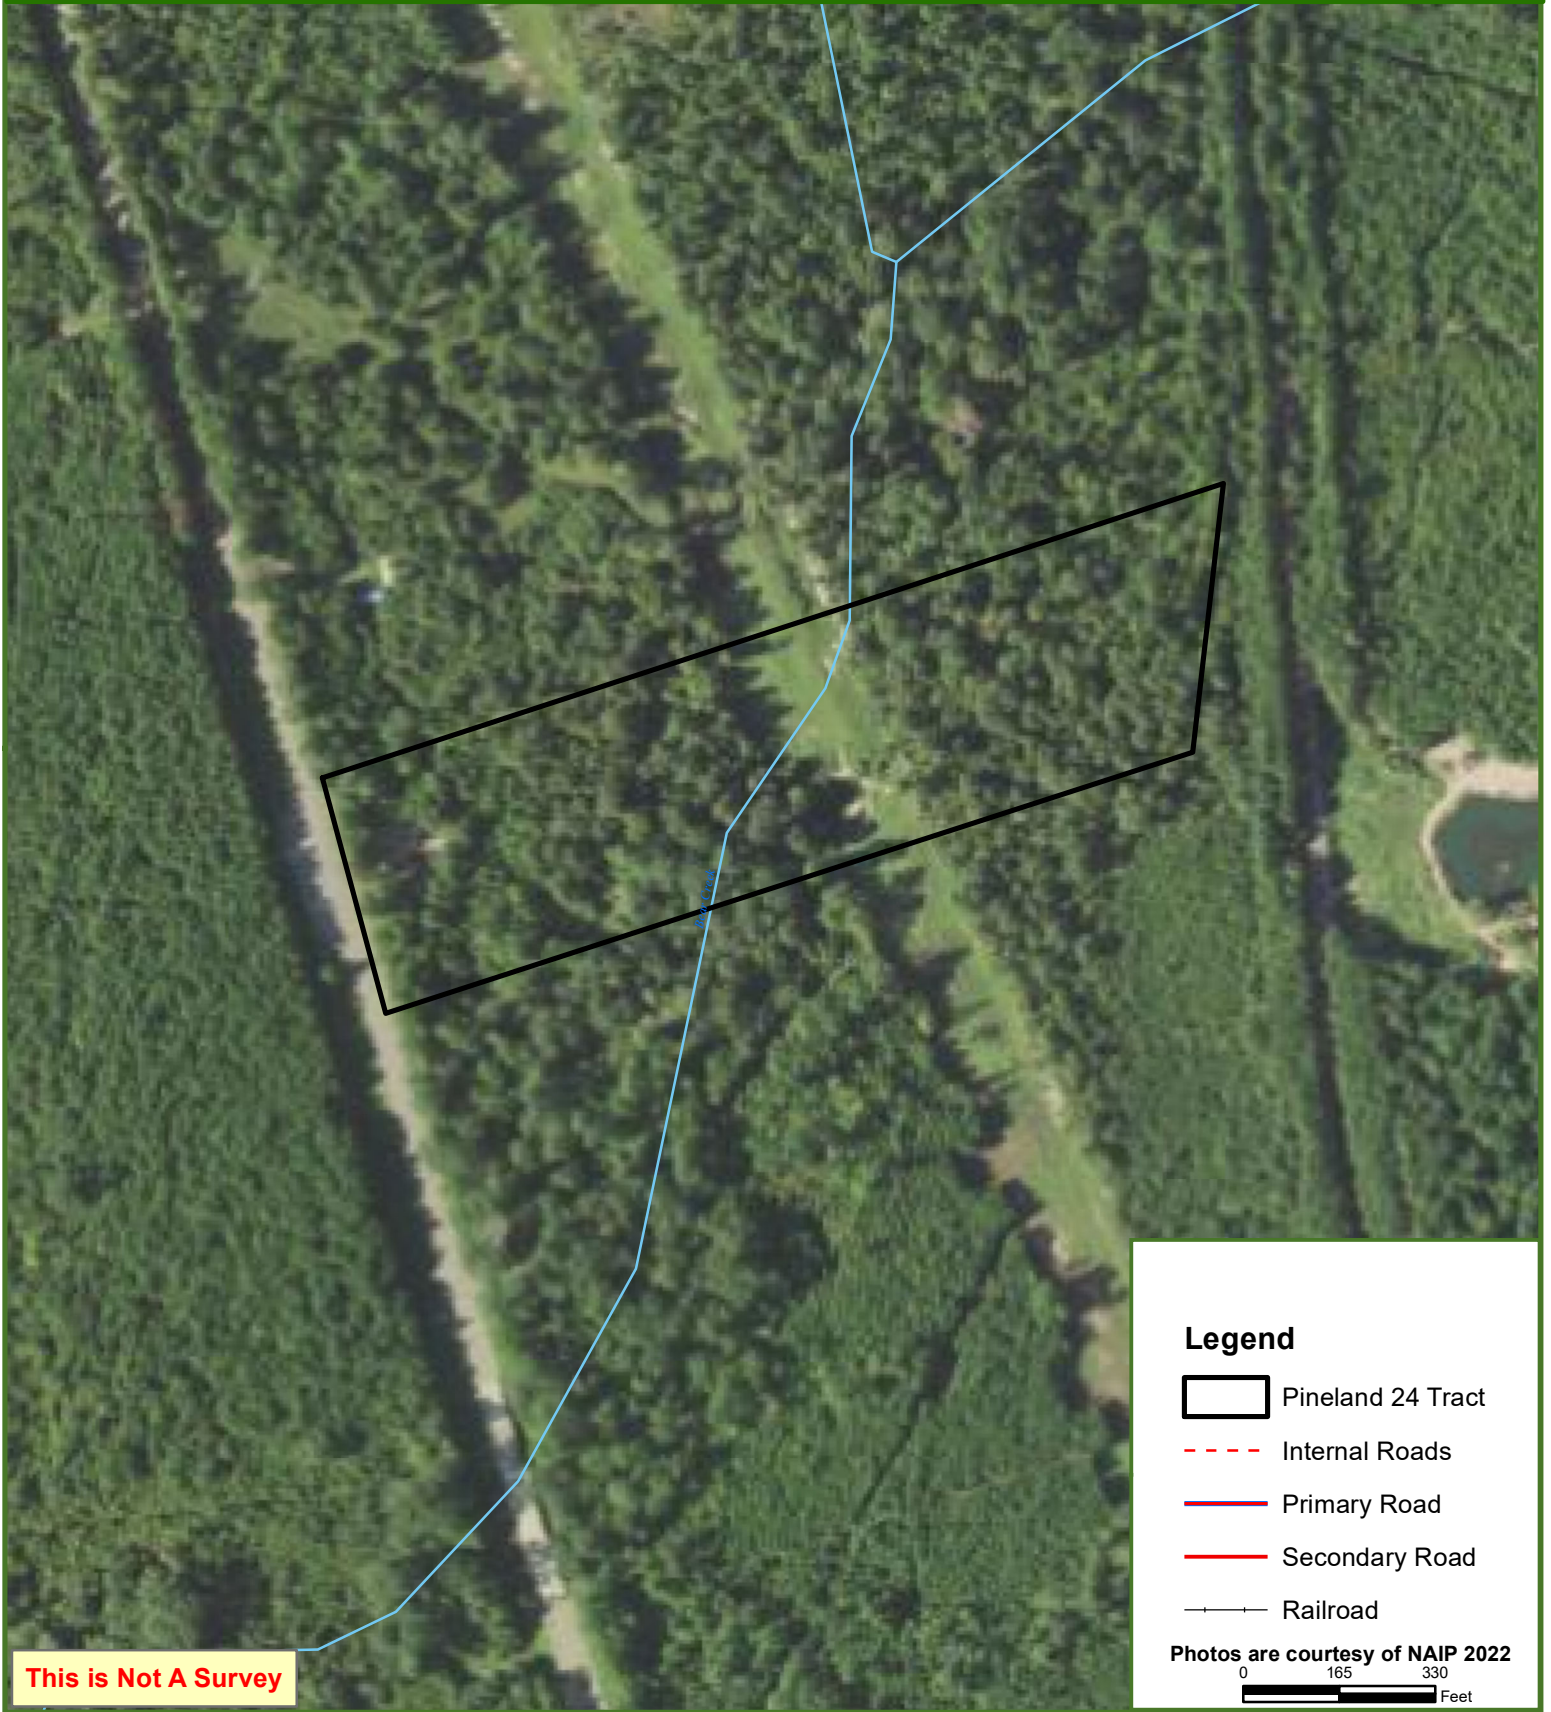

Pineland 24 Tract

Sabine County, TX

15.00 ± Acres

This map was produced from information supplied by the seller and the use of aerial photography. The boundary lines portrayed on this map are approximate and could be different than the actual location of the boundaries found in the field.