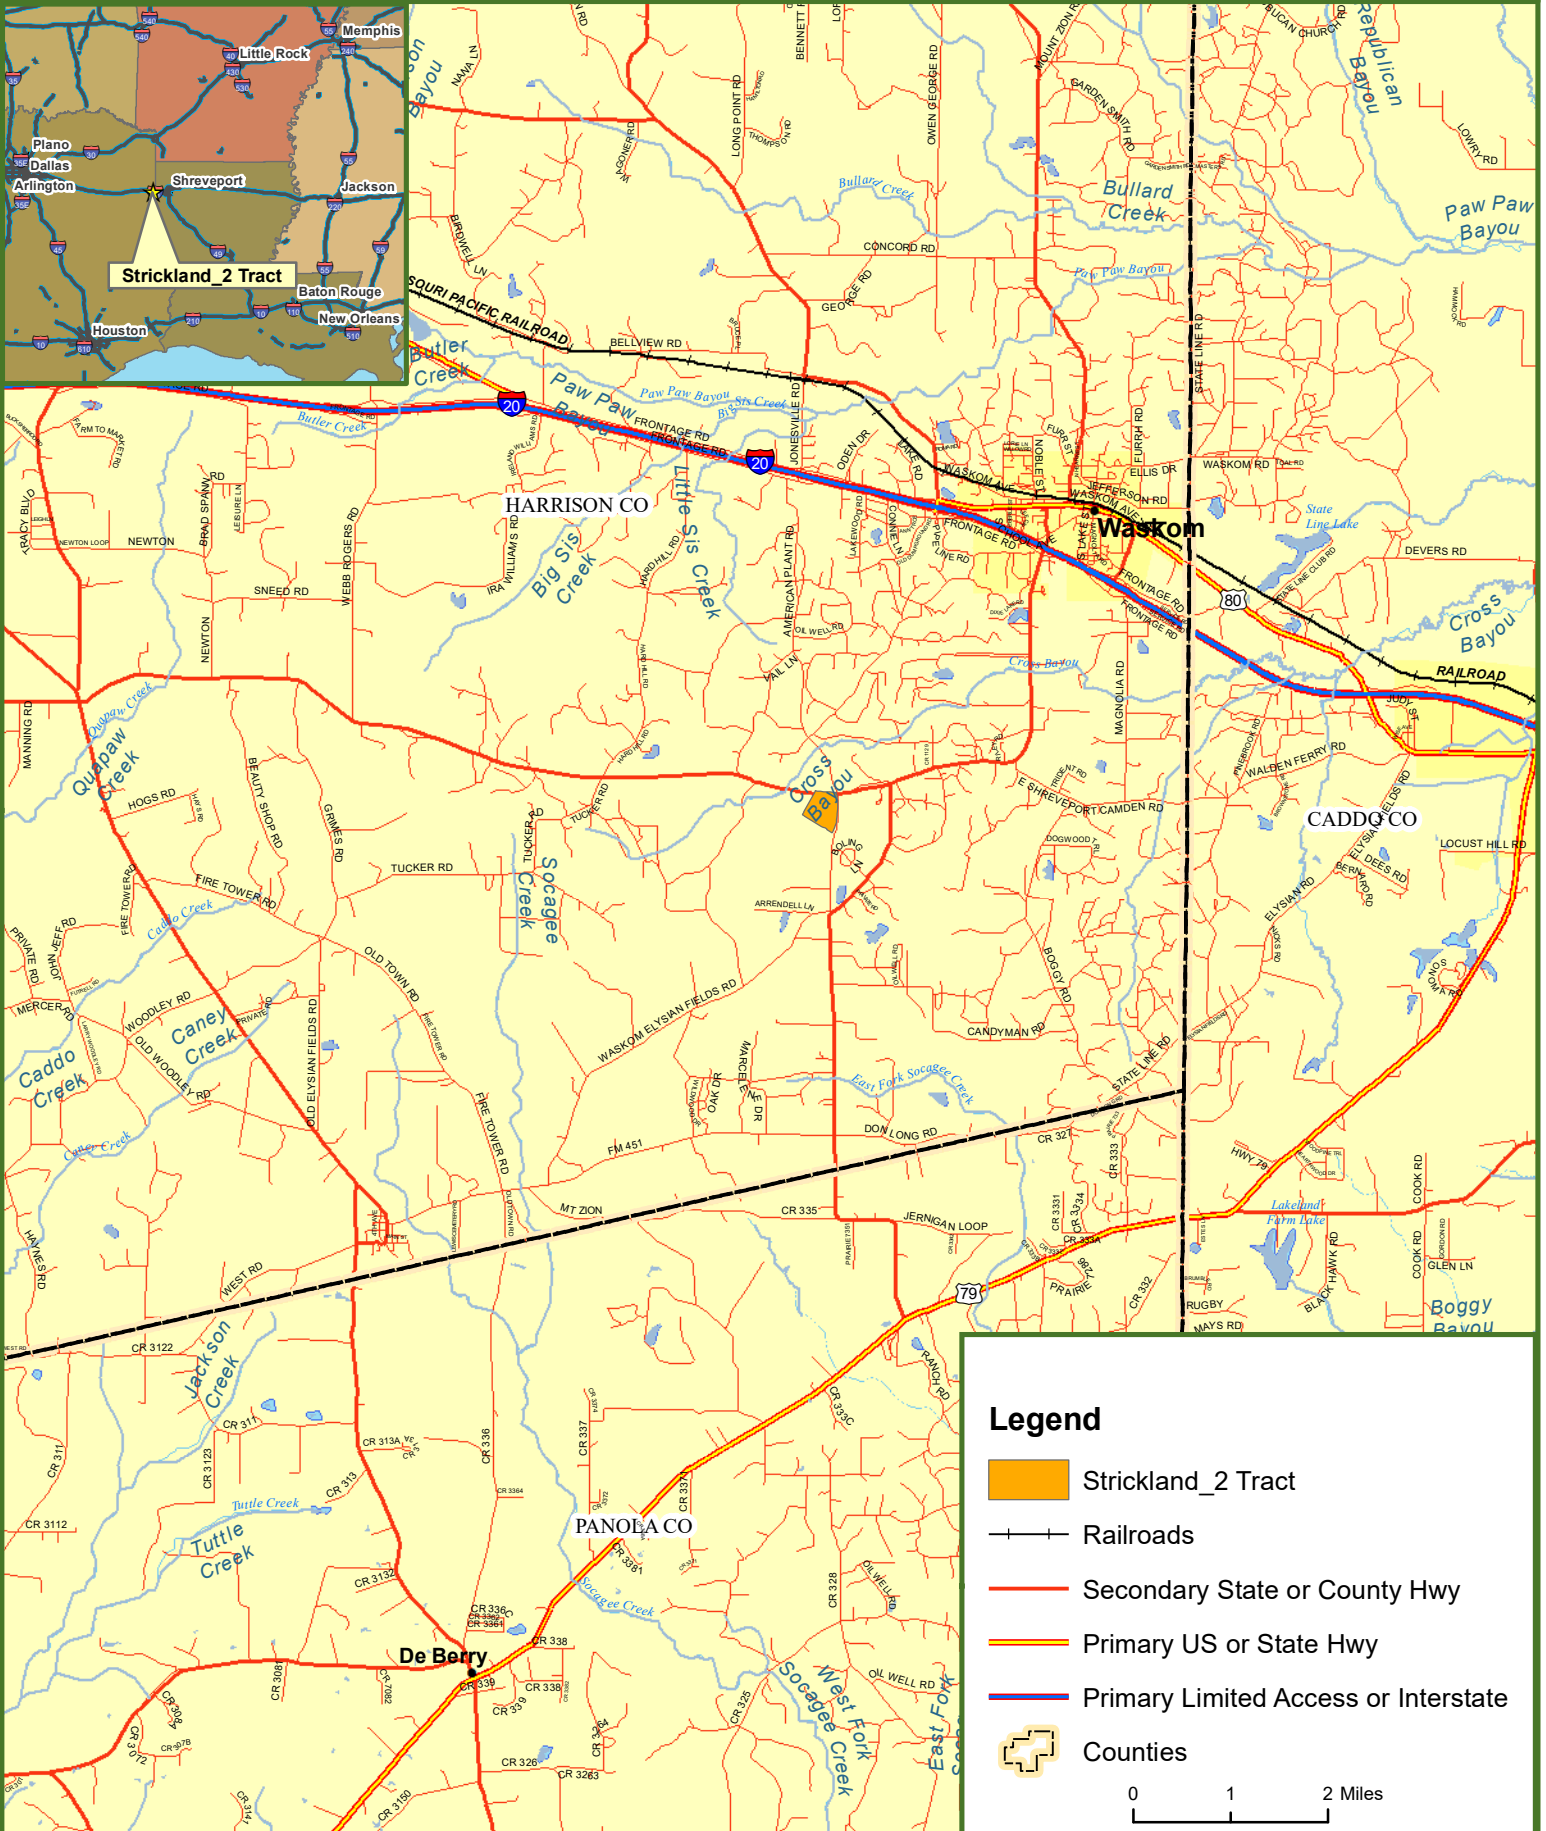

Locus Map Strickland_2 Tract Harrison County, TX 67.00 ± Acres

Legend

-  Strickland_2 Tract
-  Railroads
-  Secondary State or County Hwy
-  Primary US or State Hwy
-  Primary Limited Access or Interstate
-  Counties