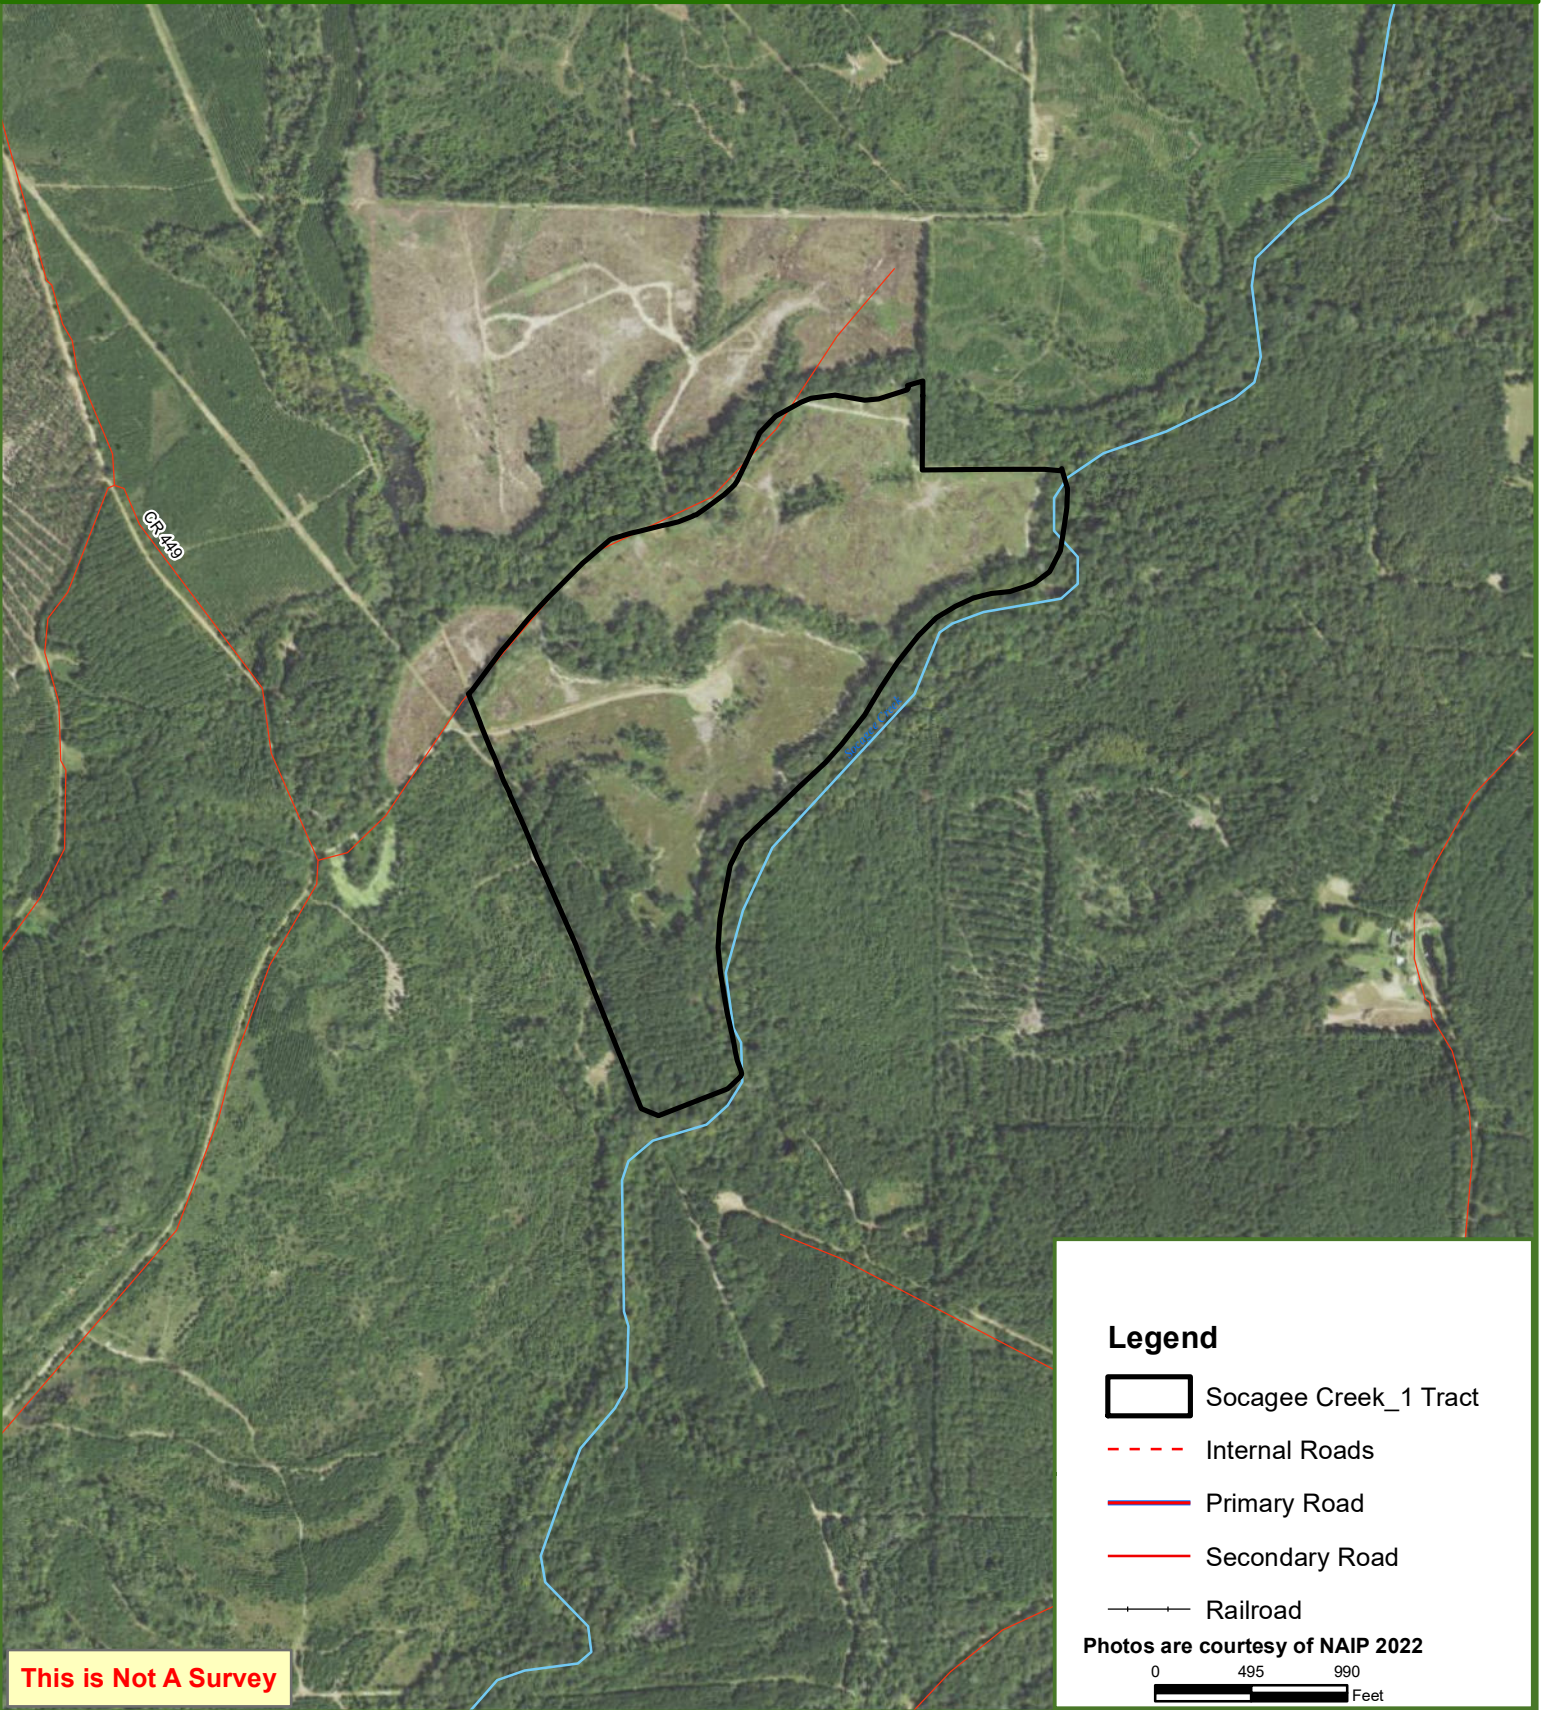

Socagee Creek_1 Tract

Panola County, TX

114.00 ± Acres

Legend

-  Socagee Creek_1 Tract
-  Internal Roads
-  Primary Road
-  Secondary Road
-  Railroad

Photos are courtesy of NAIP 2022

0 495 990
Feet

This is Not A Survey

This map was produced from information supplied by the seller and the use of aerial photography. The boundary lines portrayed on this map are approximate and could be different than the actual location of the boundaries found in the field.