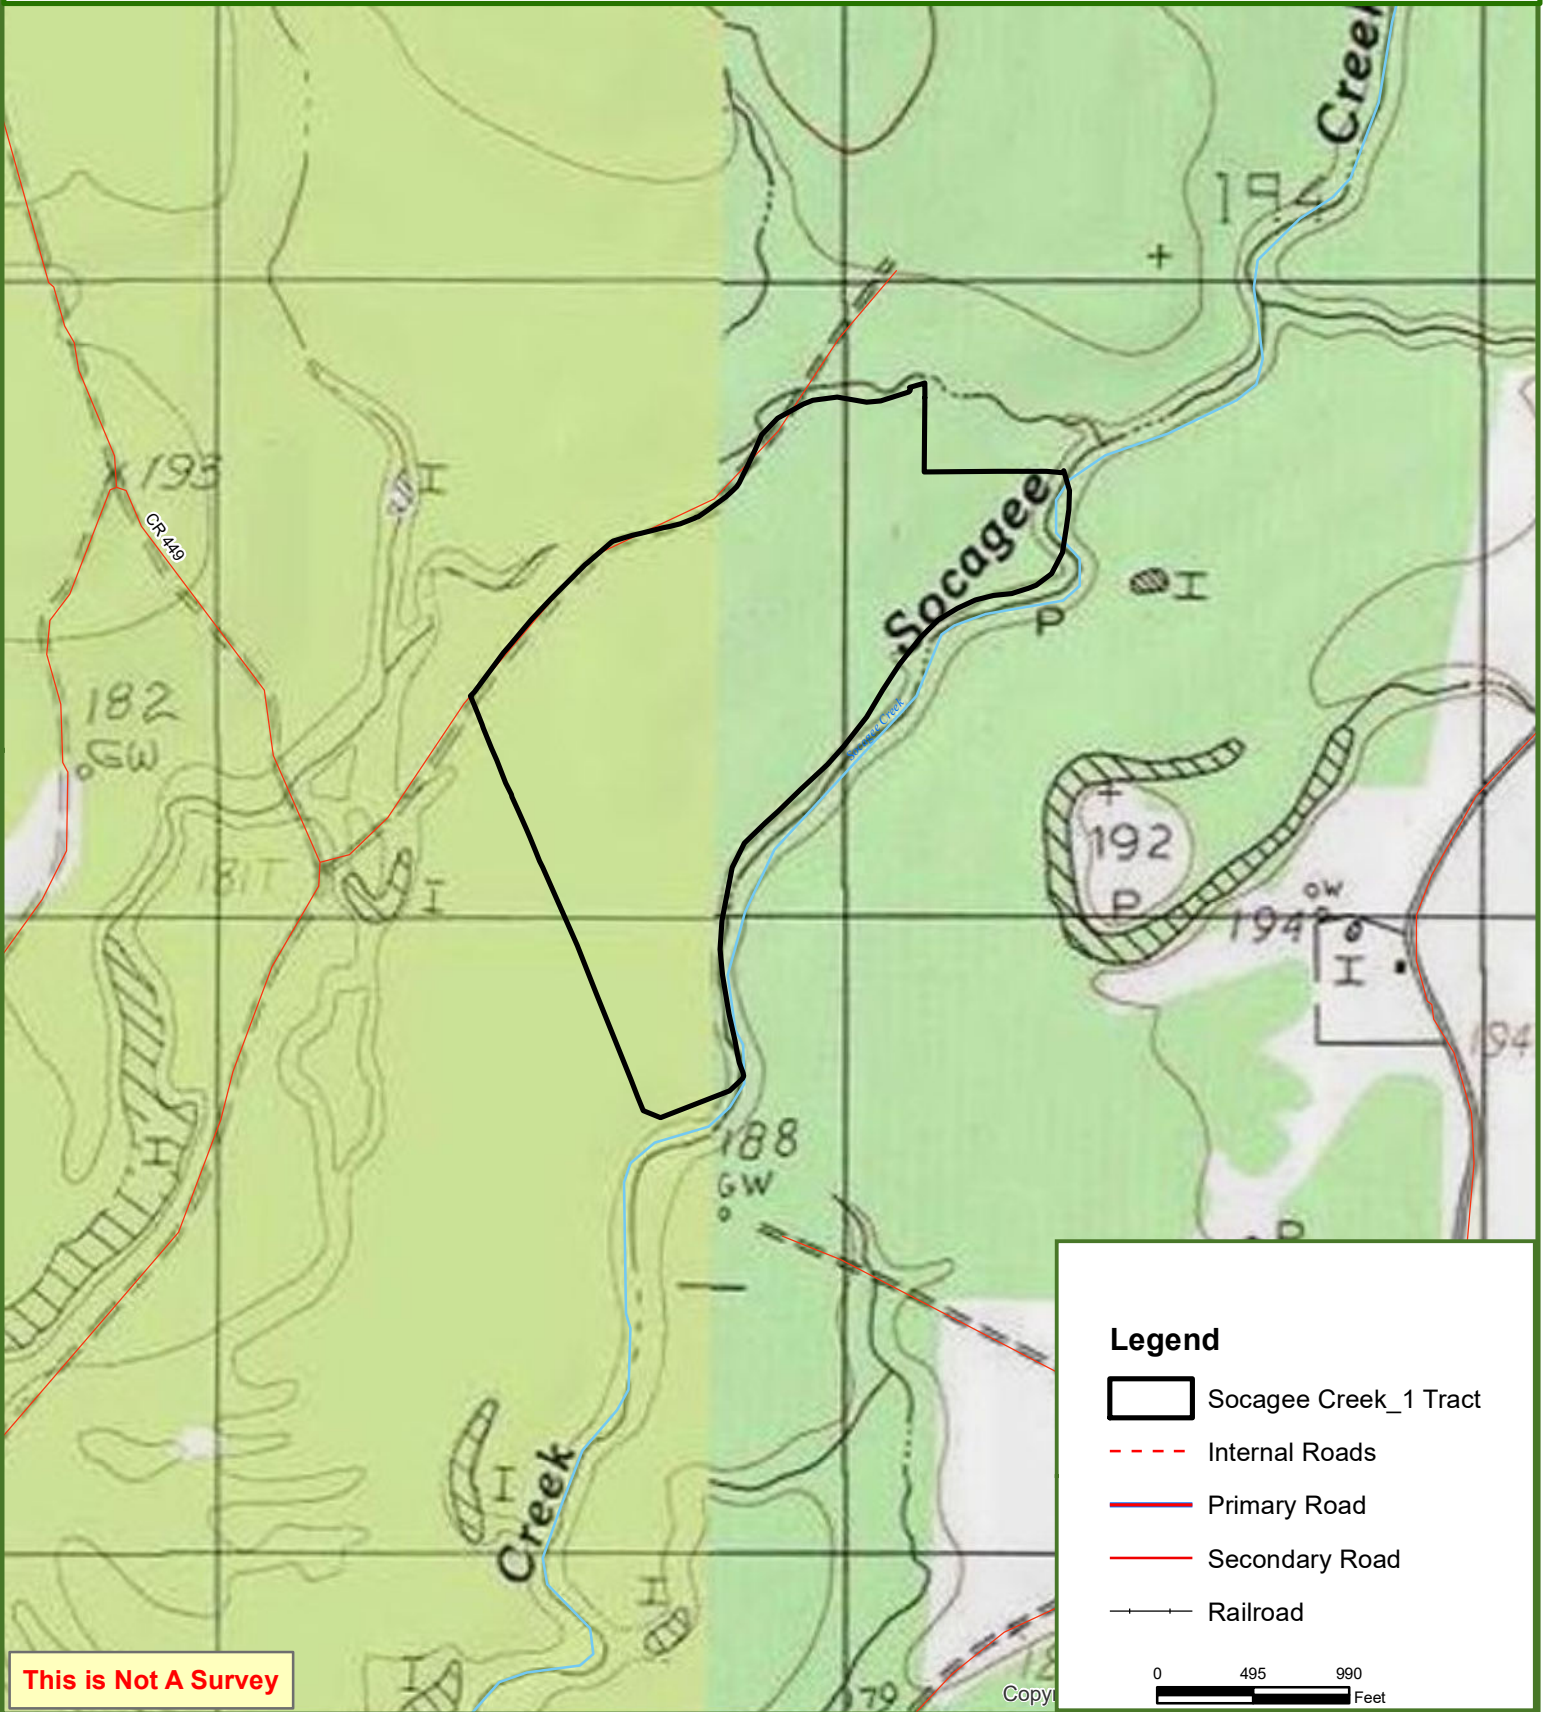

Socagee Creek_1 Tract

Panola County, TX

114.00 ± Acres

This is Not A Survey

This map was produced from information supplied by the seller and the use of aerial photography. The boundary lines portrayed on this map are approximate and could be different than the actual location of the boundaries found in the field.