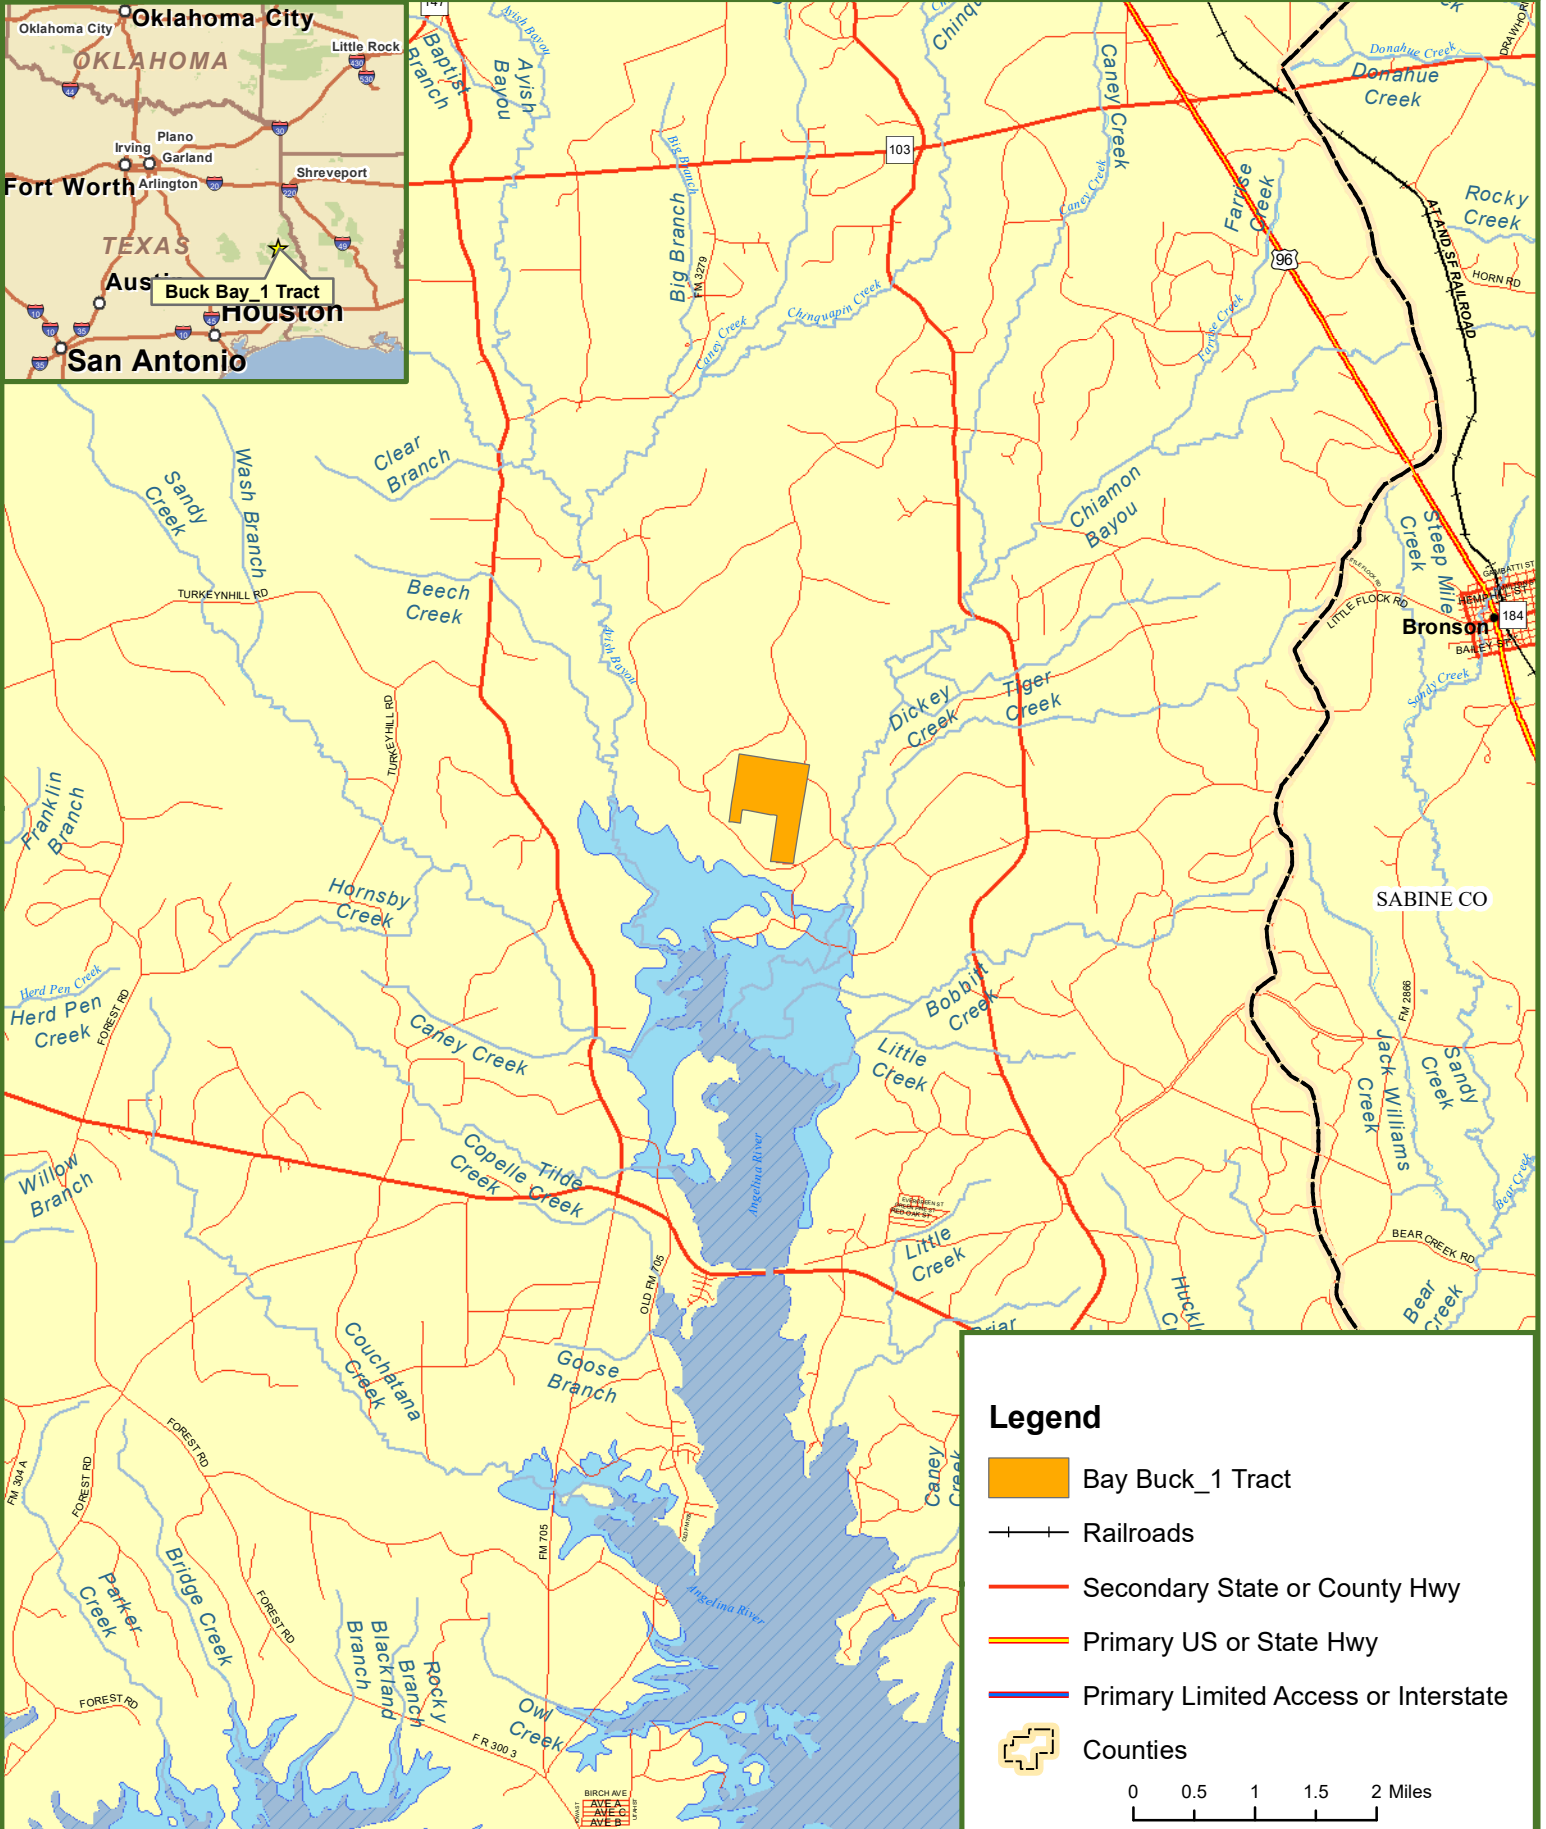

# Locus Map Bay Buck\_1 Tract San Augustine County, TX 221.00 ± Acres

**Legend**

-  Bay Buck\_1 Tract
-  Railroads
-  Secondary State or County Hwy
-  Primary US or State Hwy
-  Primary Limited Access or Interstate
-  Counties

0 0.5 1 1.5 2 Miles