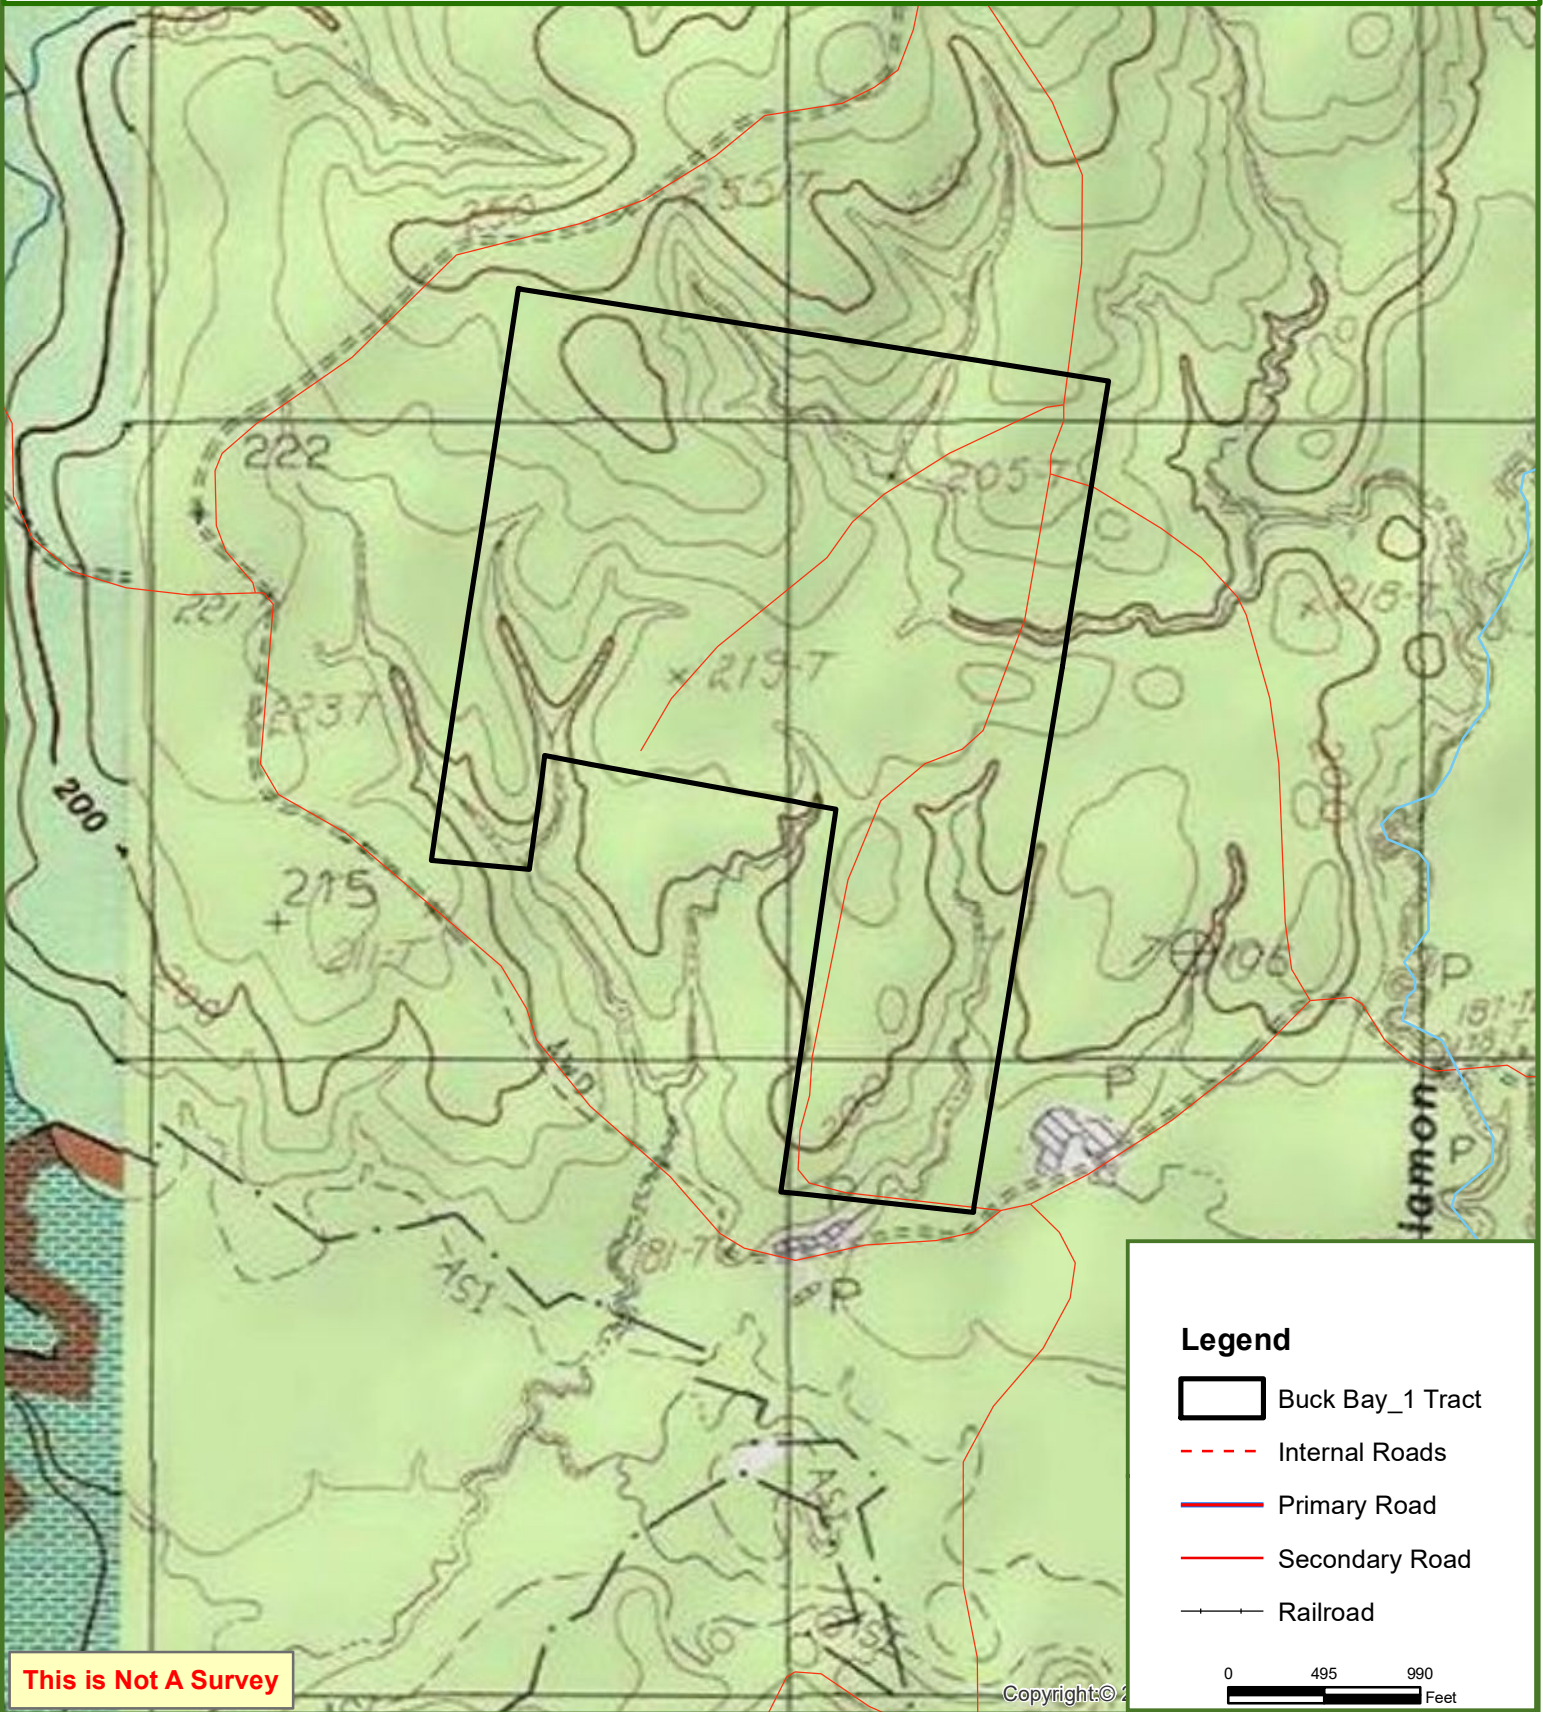

Buck Bay_1 Tract

San Augustine County, TX

221.00 ± Acres

Legend

-  Buck Bay_1 Tract
-  Internal Roads
-  Primary Road
-  Secondary Road
-  Railroad

This is Not A Survey

0 495 990 Feet

Copyright:© 2021

This map was produced from information supplied by the seller and the use of aerial photography. The boundary lines portrayed on this map are approximate and could be different than the actual location of the boundaries found in the field.