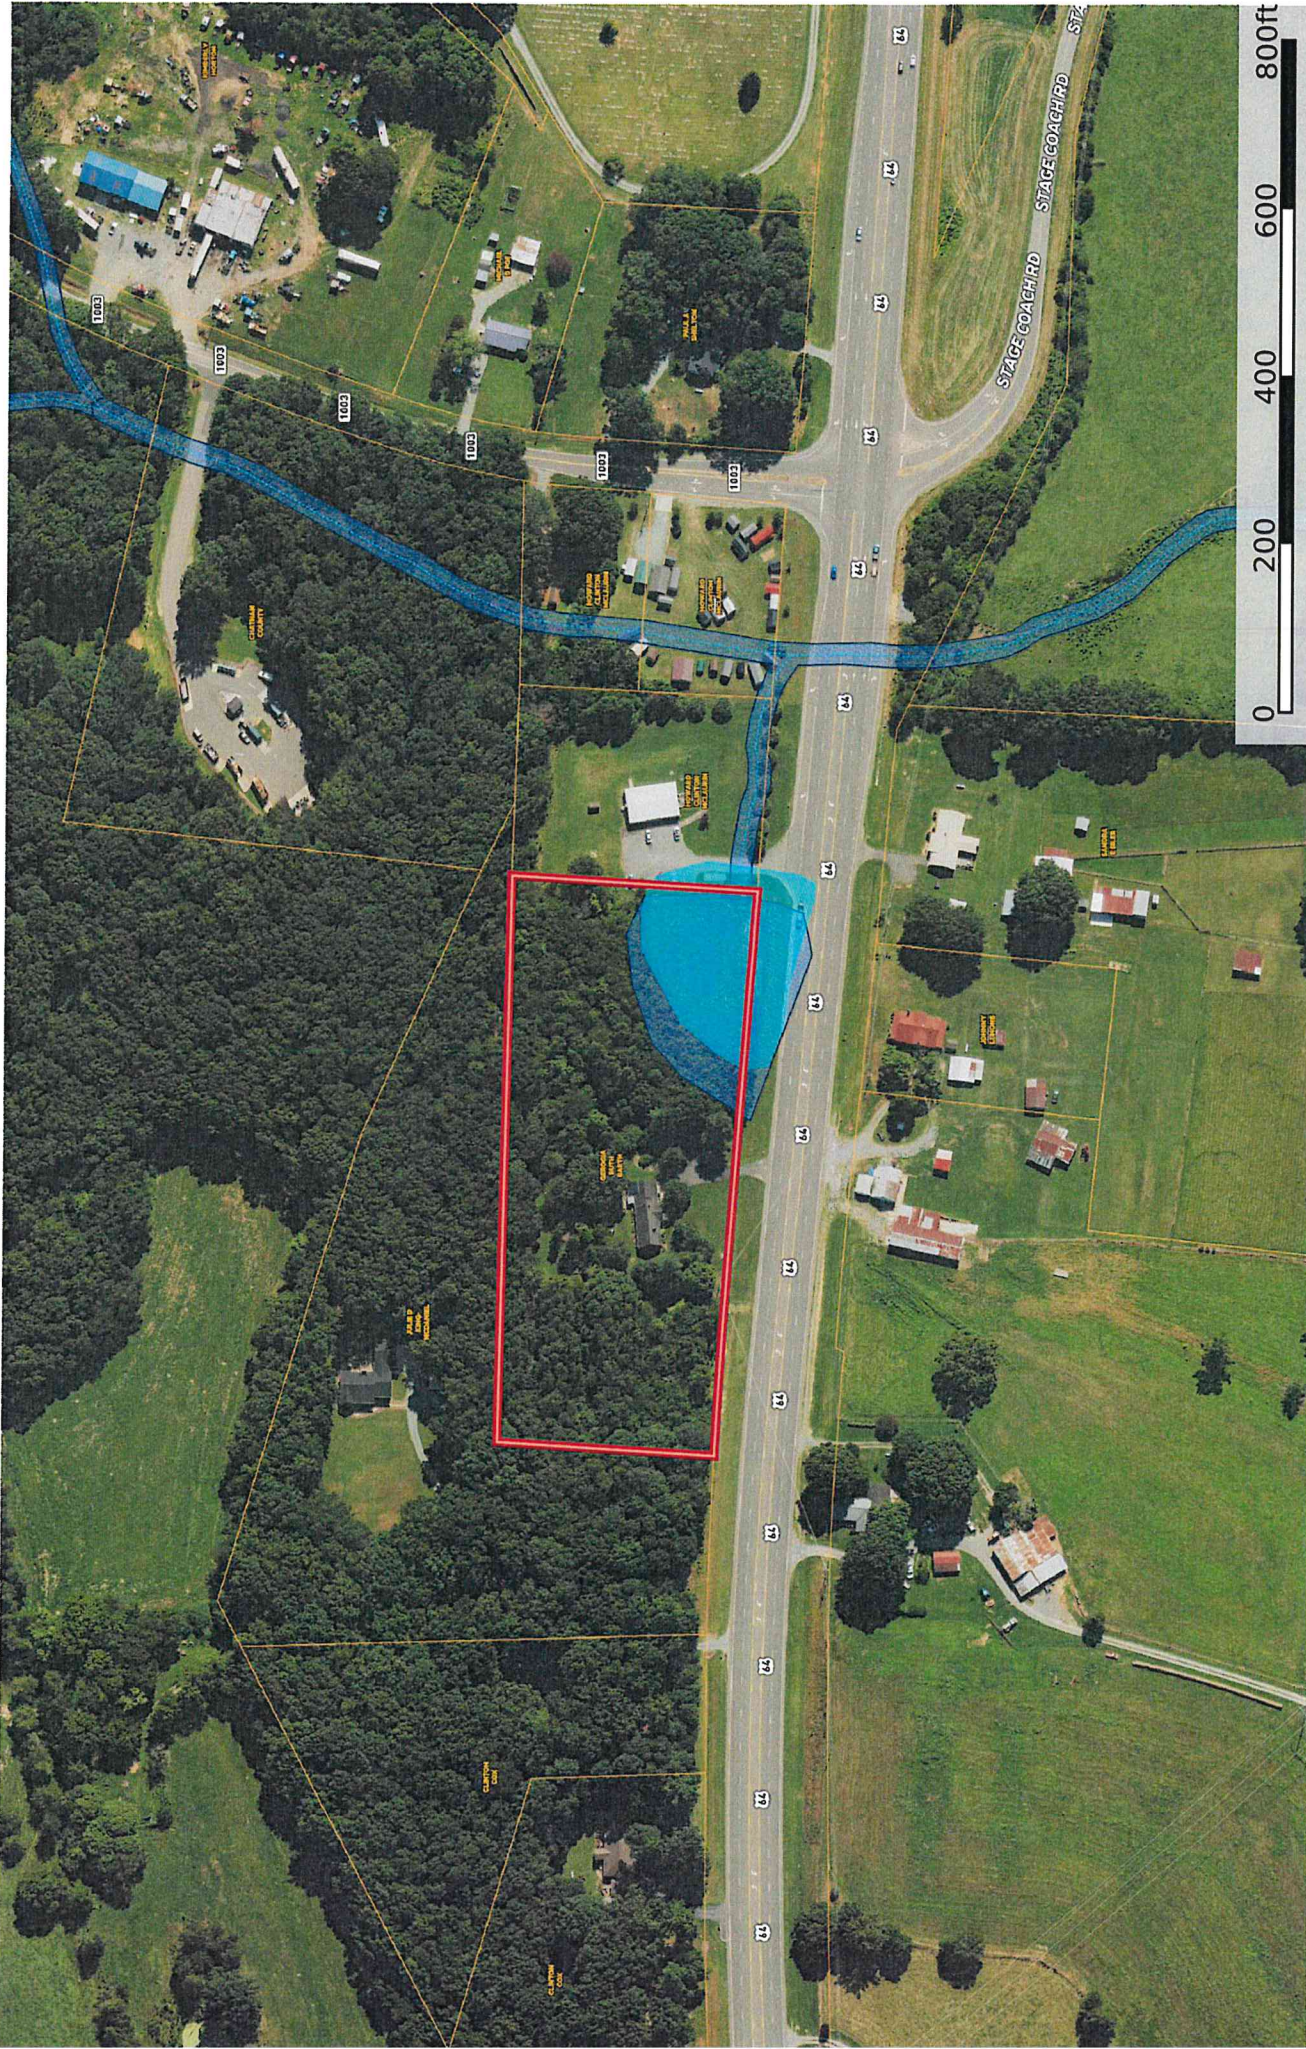

# Hydro Map

North Carolina, AC +/-

- Boundary
- Wellands
- Riparian
- Stream, Intermittent
- River/Creek
- Water Body
- 100 Year Floodplain
- 500 Year Floodplain
- Floodway
- Special
- Unmapped/ Not Included