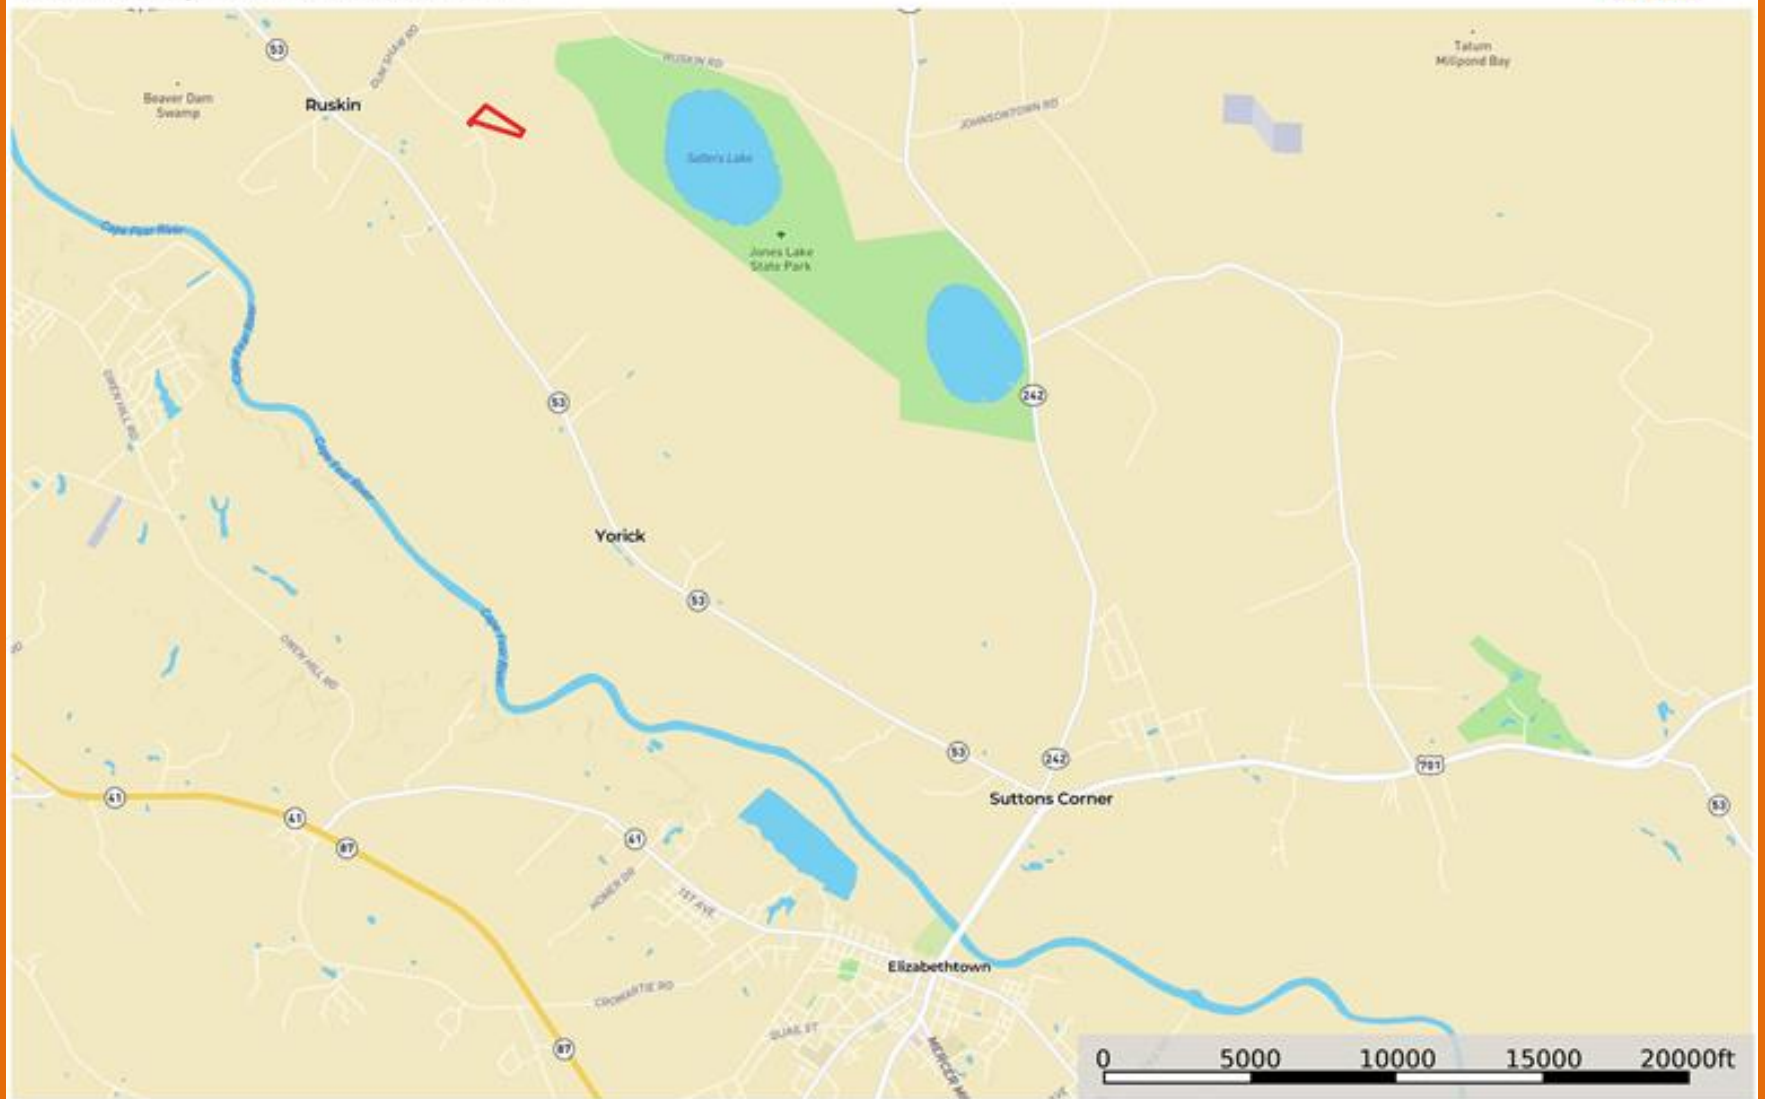

Ruskin Hunting and Residential Tract Location Map

Bladen County, North Carolina, 18 AC +/-

Boundary

Marty Lanier
P: (910) 617-4326

www.rockcreeklandcompany.com

604 George II Highway Winnabow NC 28479