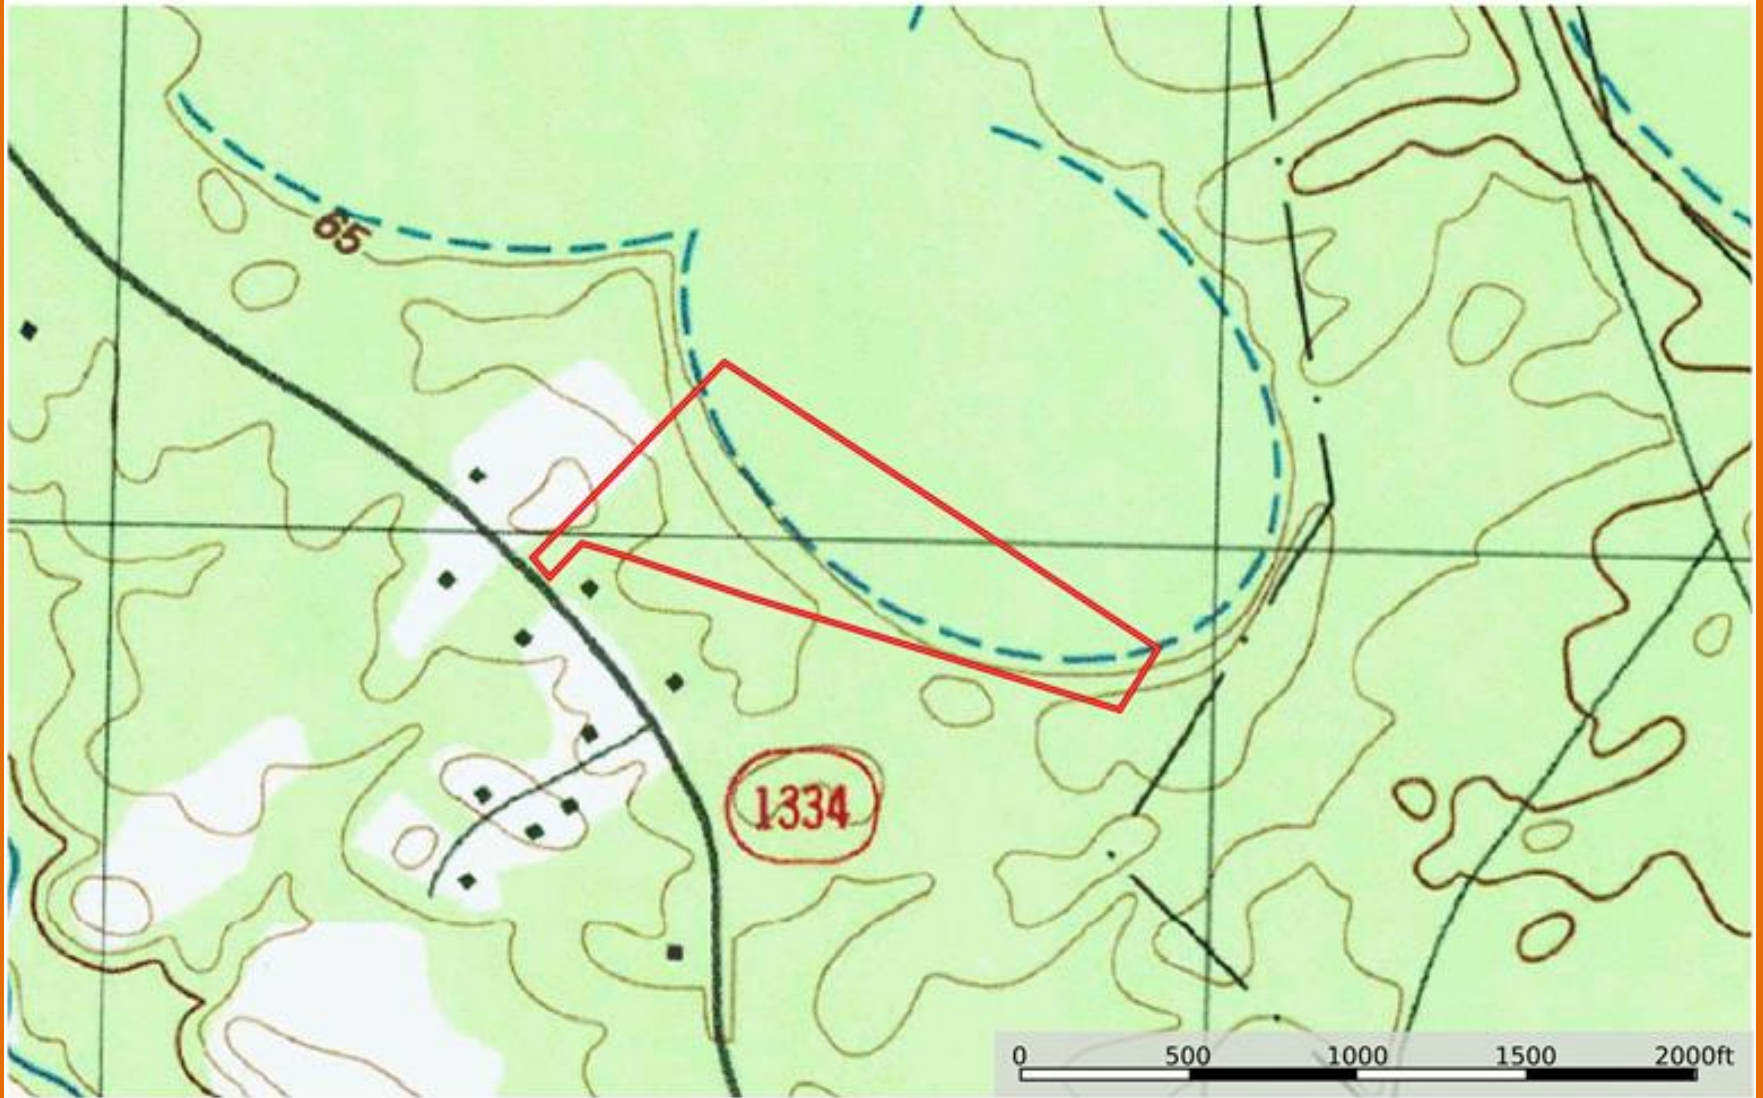

Ruskin Hunting and Residential Tract Topographical Map

Bladen County, North Carolina, 18 AC +/-

Boundary

Marty Lanier
P: (910) 617-4326

www.rockcreeklandcompany.com

604 George II Highway Winnabow NC 28479