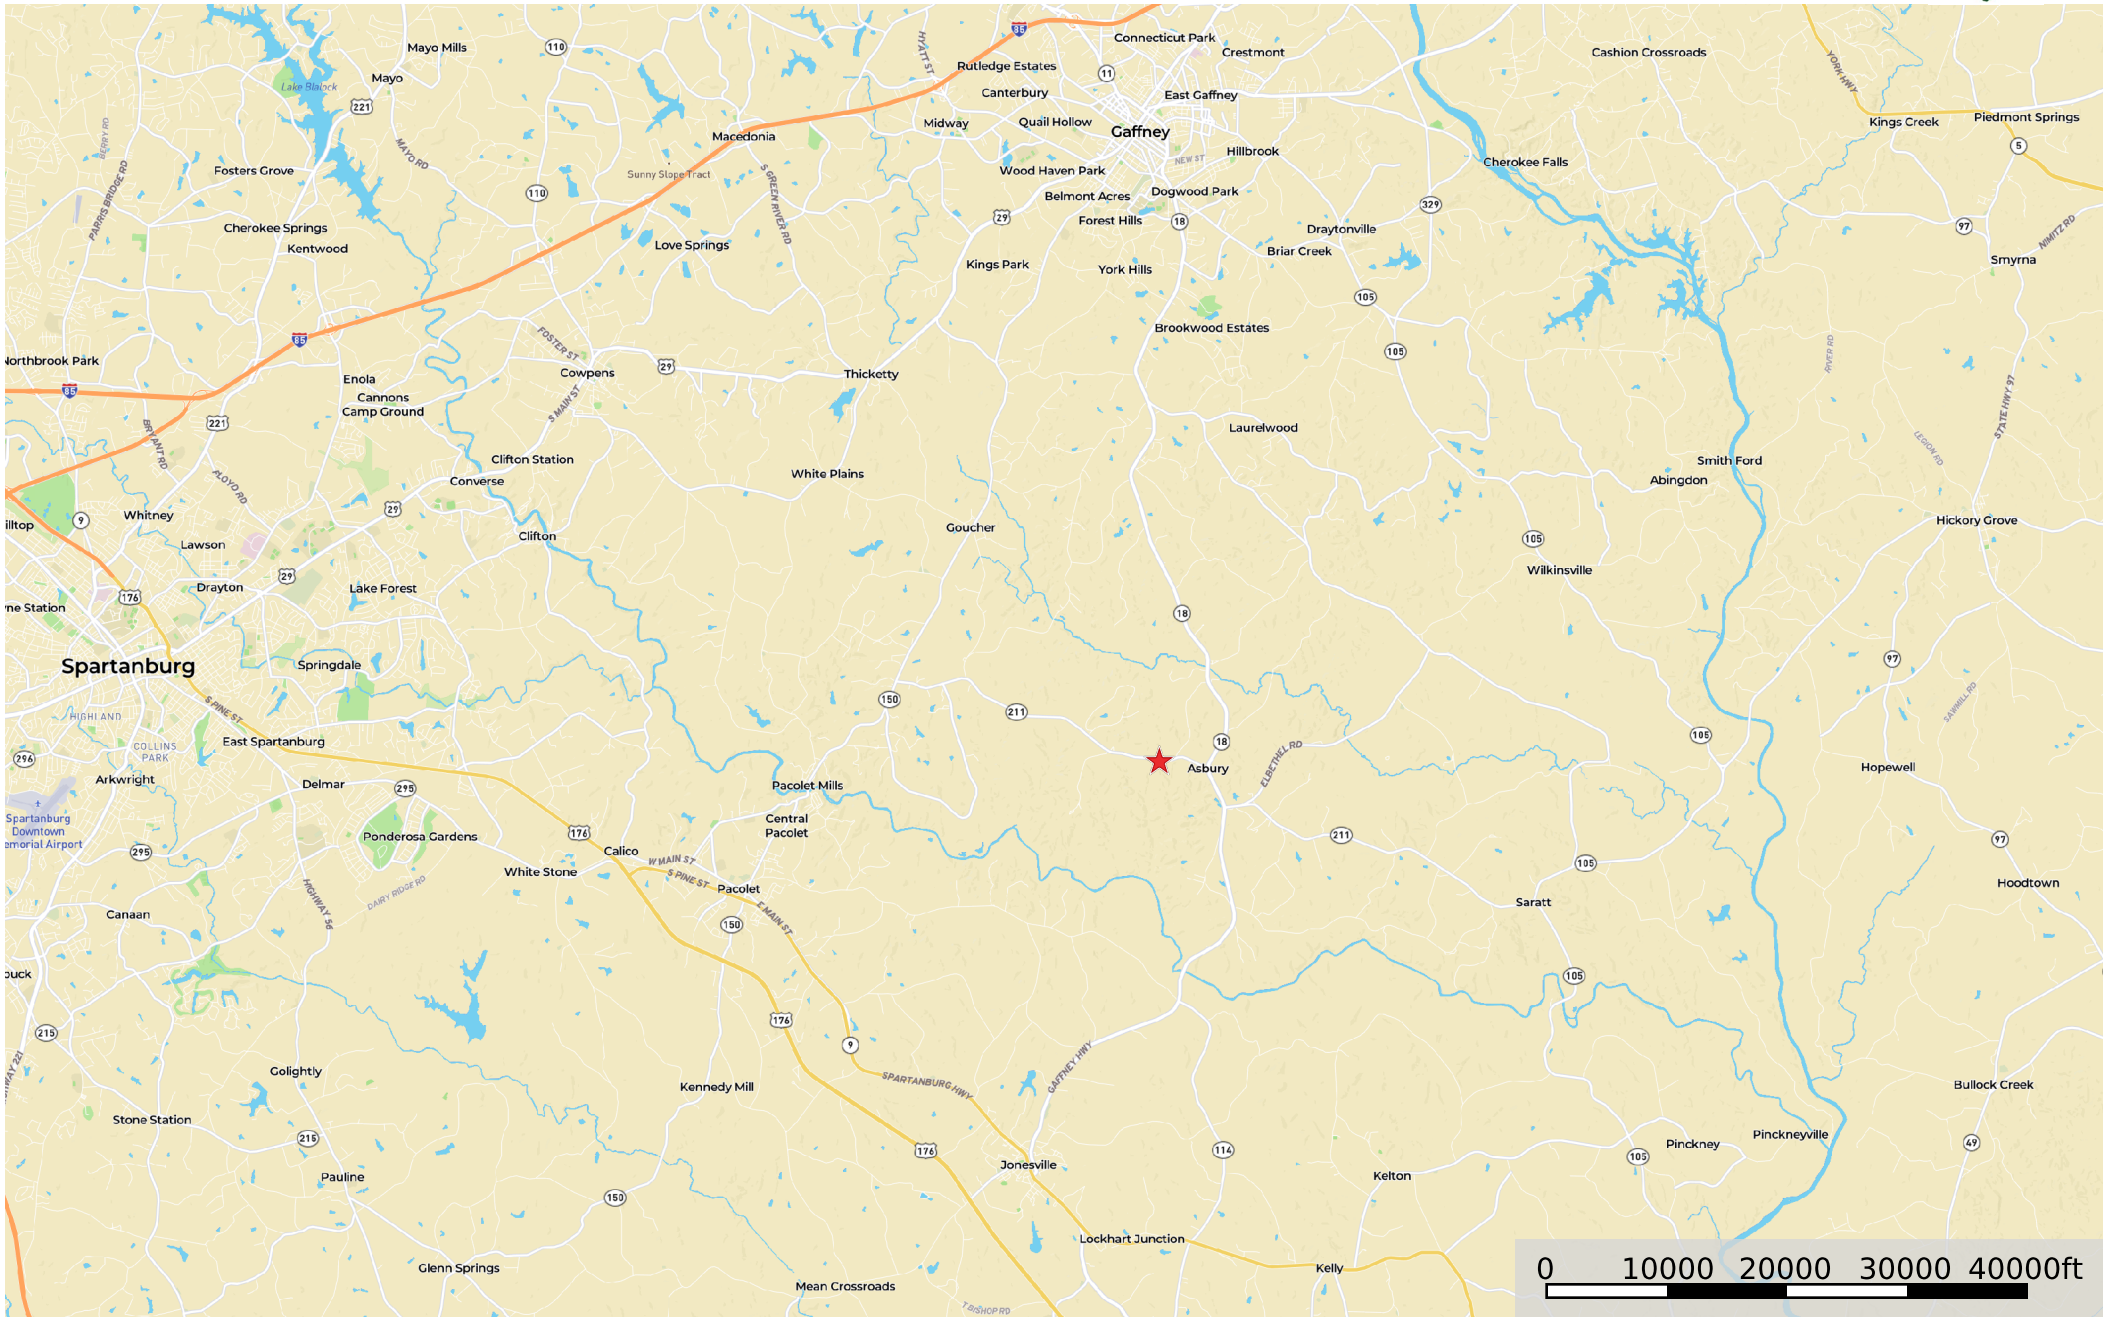

Asbury Estates

Cherokee County, South Carolina, 111.91 AC +/-

★ Star 1