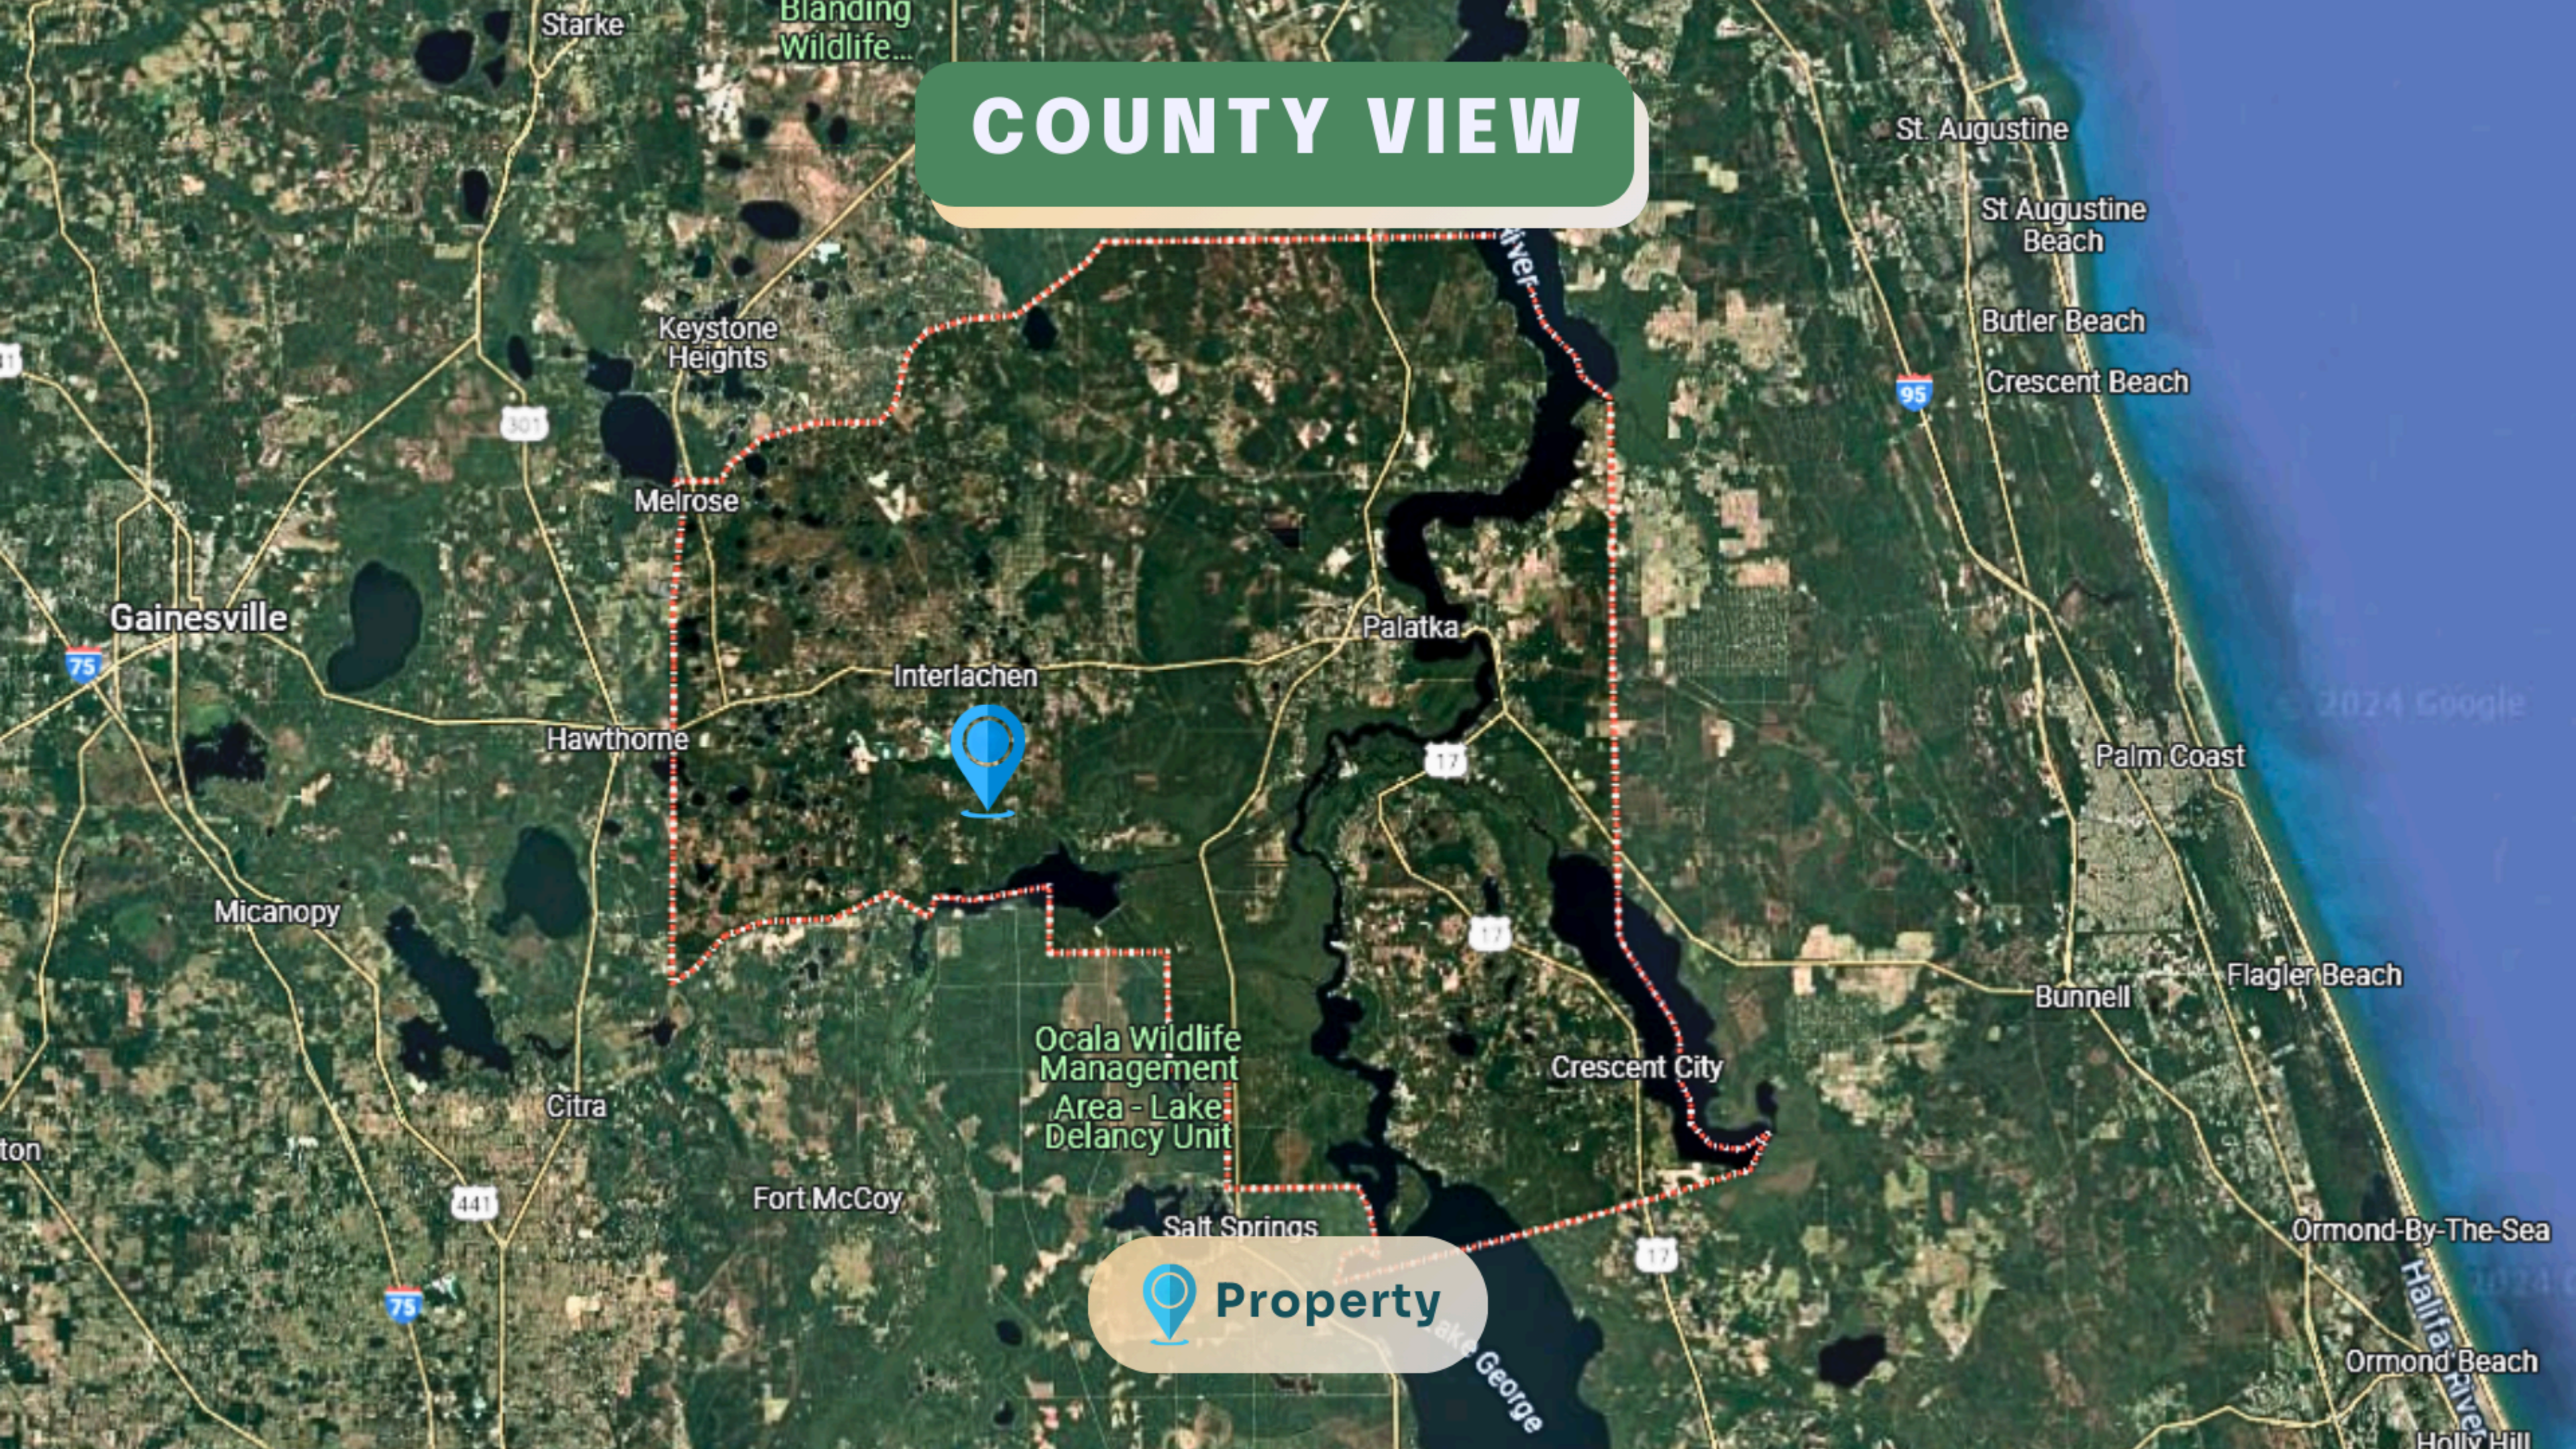

COUNTY VIEW

Property

Ocala Wildlife Management Area - Lake Delancy Unit

Gainesville

Keystone Heights

Melrose

Hawthorne

Micanopy

Citra

Fort McCoy

Salt Springs

Interlachen

Palatka

Crescent City

St. Augustine

St Augustine Beach

Butler Beach

Crescent Beach

Palm Coast

Bunnell

Flagler Beach

Ormond-By-The-Sea

Ormond Beach

Holly Hill

© 2024 Google

© 2024 Google