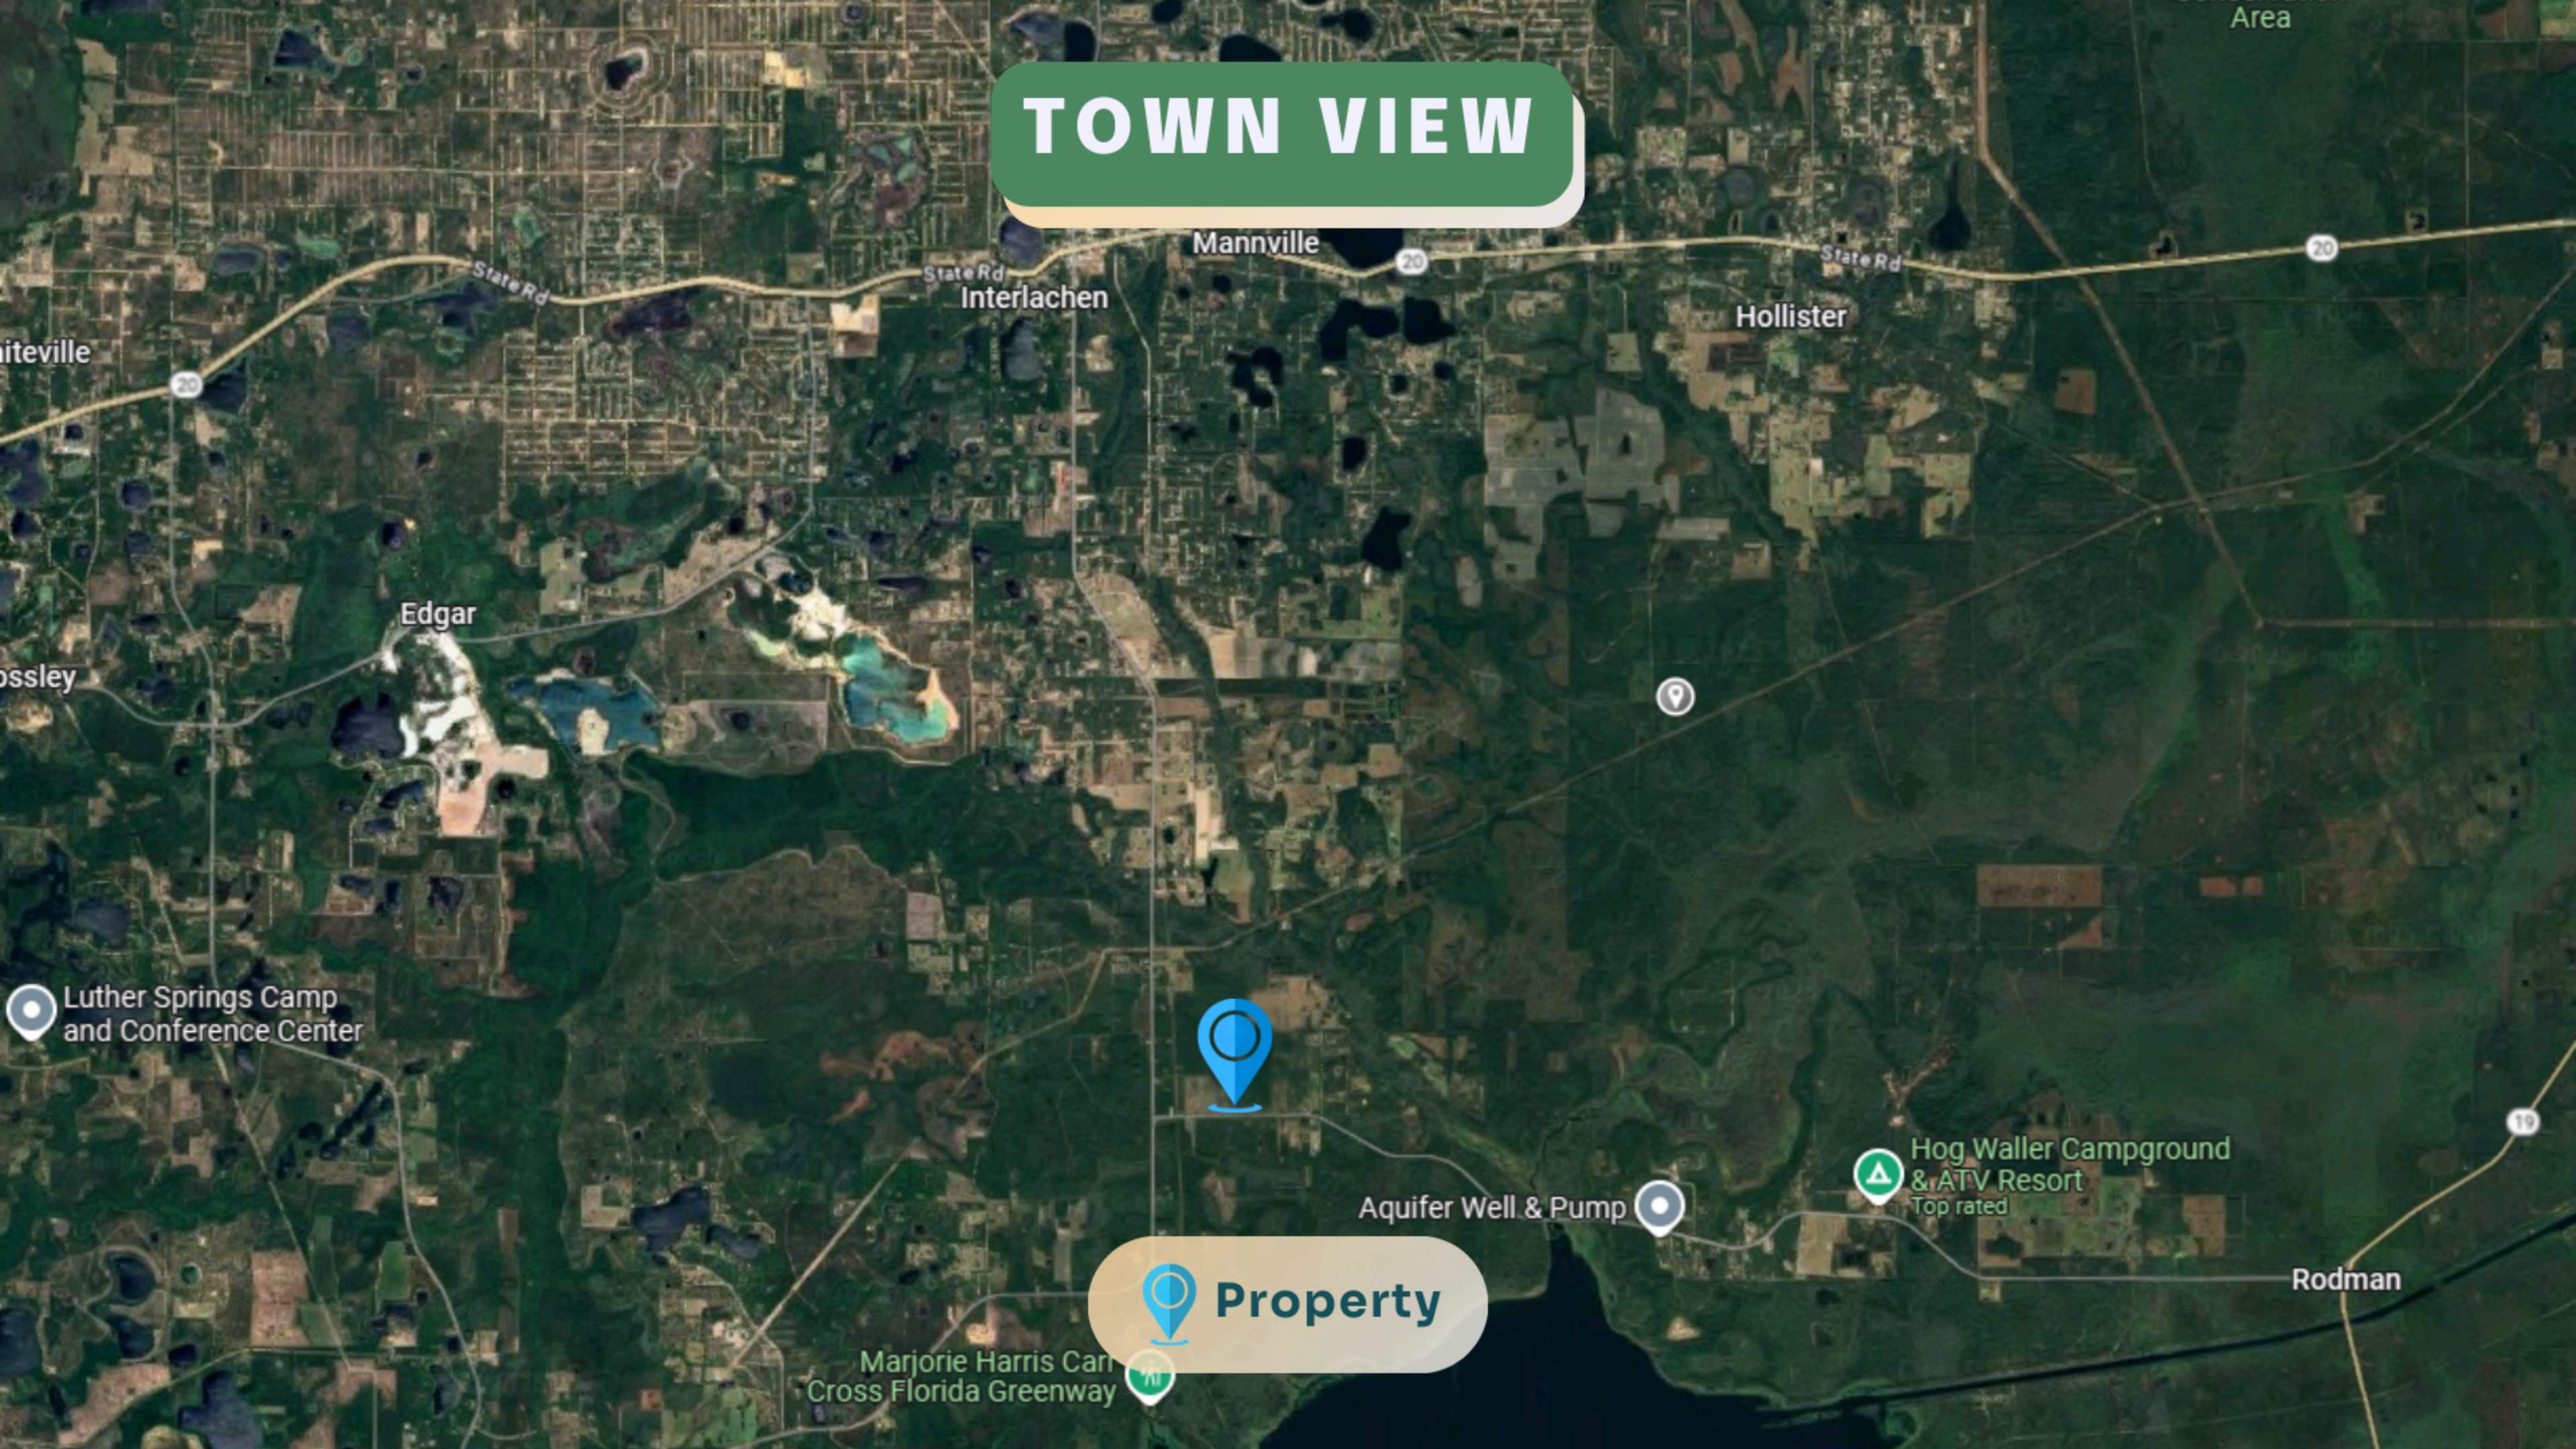

TOWN VIEW

 **Property**

TOWN VIEW

Mannville

Interlachen

Hollister

Edgar

Luther Springs Camp and Conference Center

Hog Waller Campground & ATV Resort
Top rated

Aquifer Well & Pump

Marjorie Harris Carr Cross Florida Greenway

Rodman

20

20

20

19

Gainesville

Keystone Heights

Melrose

Hawthorne

Micanopy

Citra

Fort McCoy

Salt Springs

Orange Springs

Interlachen

Rodman

The  property, located on Oak Rd is easily accessible via Interlachen, Rodman and Orange Spring, making it highly accessible.

ROAD ACCESS TO THE PROPERTY

315

DOGWOOD TRAIL

REDWOOD RD