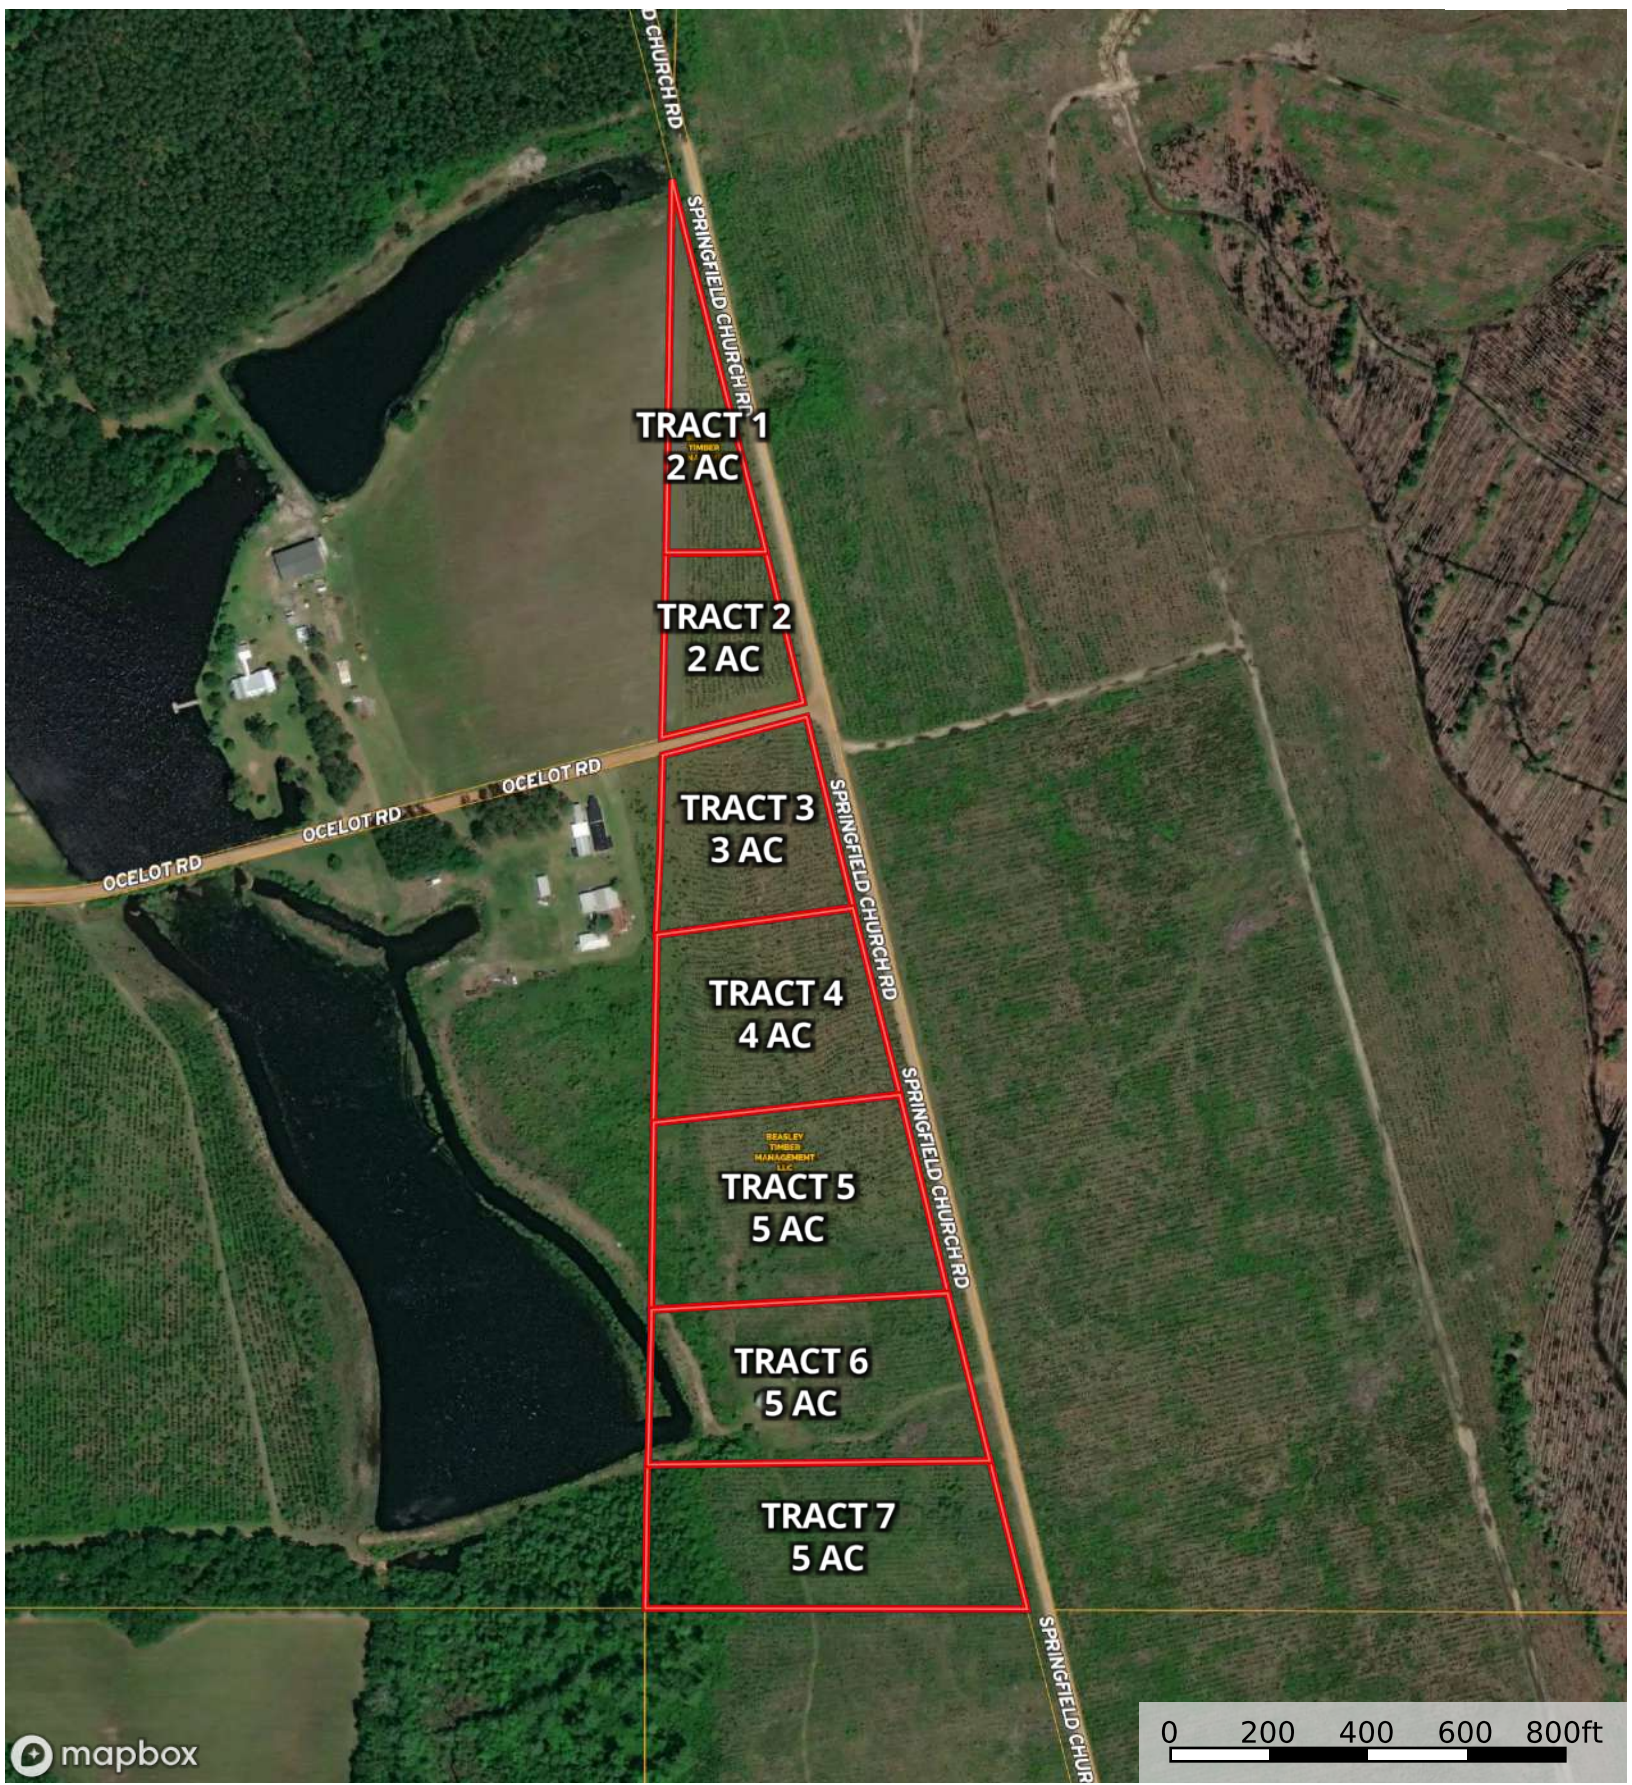

Sanderling Rd, Ocelot Rd - Phase 1

Georgia, AC +/-

mapbox

Boundary

Dawson Dyal
305 Ty Ty St

The information contained herein was obtained from sources deemed to be reliable. Land id™ Services makes no warranties or guarantees as to the completeness or accuracy thereof.